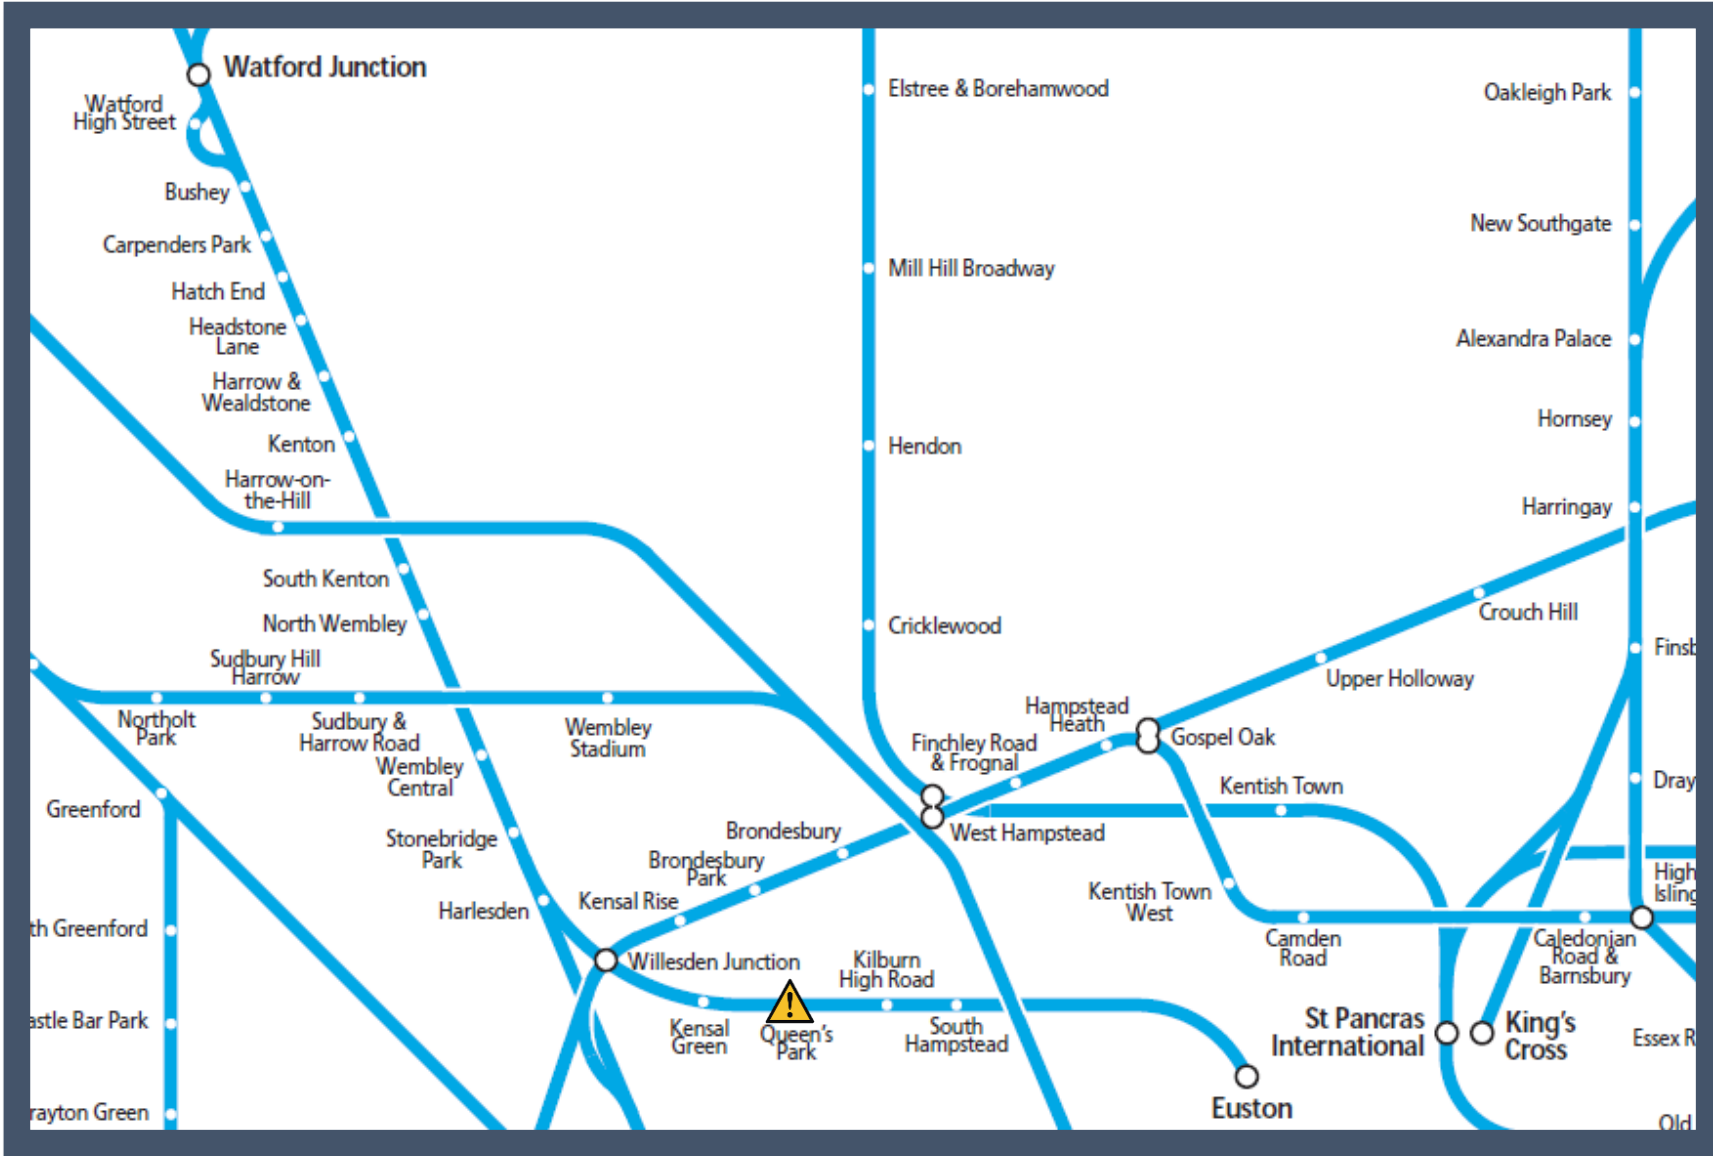

A points between Willesden Junction and London Euston TOC affected: London Overground

Key:

	Disruption
---	------------