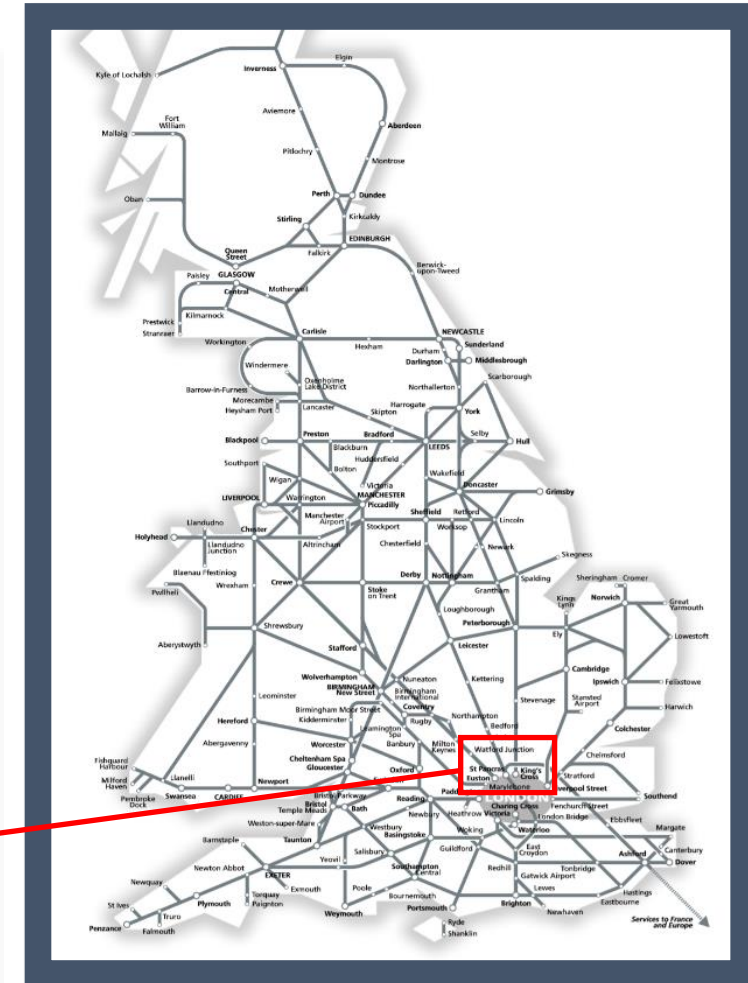

A points between Willesden Junction and London Euston TOC affected: London Overground

Key:

	Disruption
---	------------