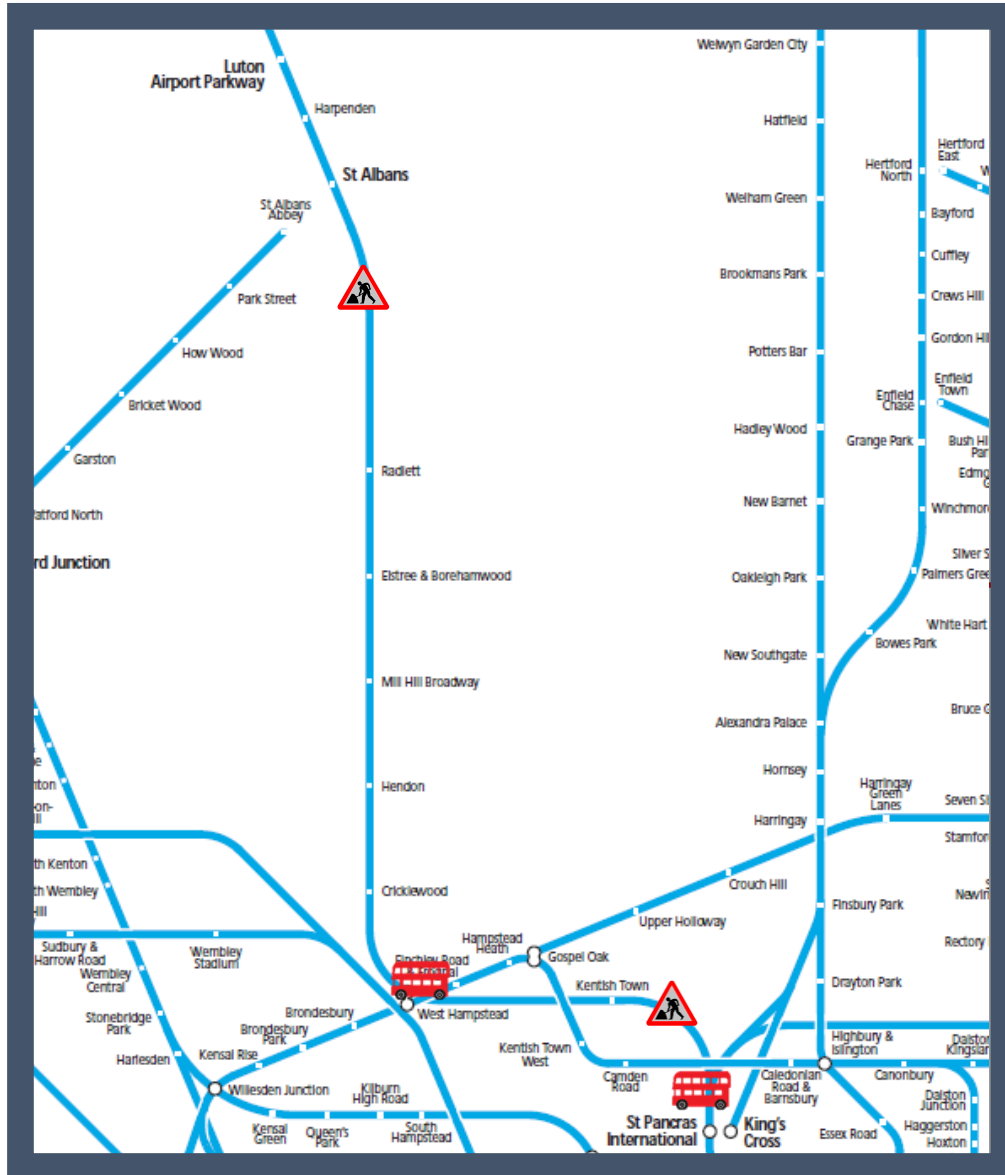

# Amended services between Radlett and Harpenden

TOC affected: Thameslink

Key:

	Engineering Works
	Bus Replacement Services