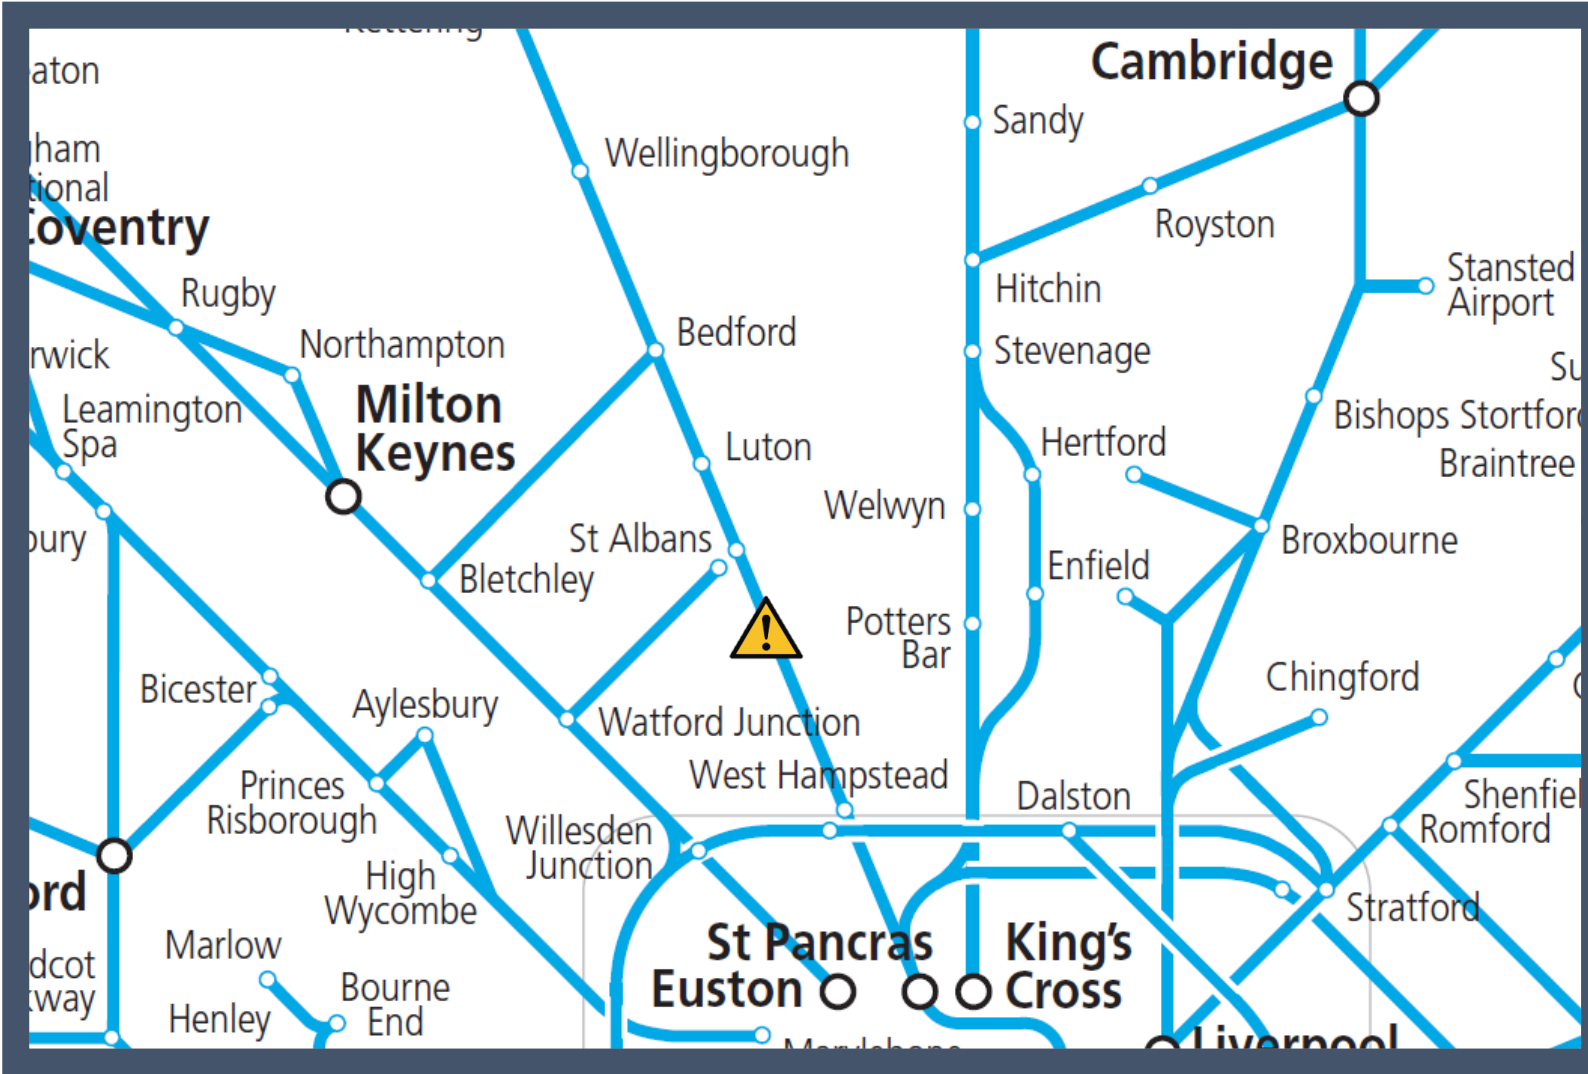

A points failure between Mill Hill Broadway and Luton
TOCs affected: East Midlands Railway, Thameslink

Key:

	Disruption
---	------------