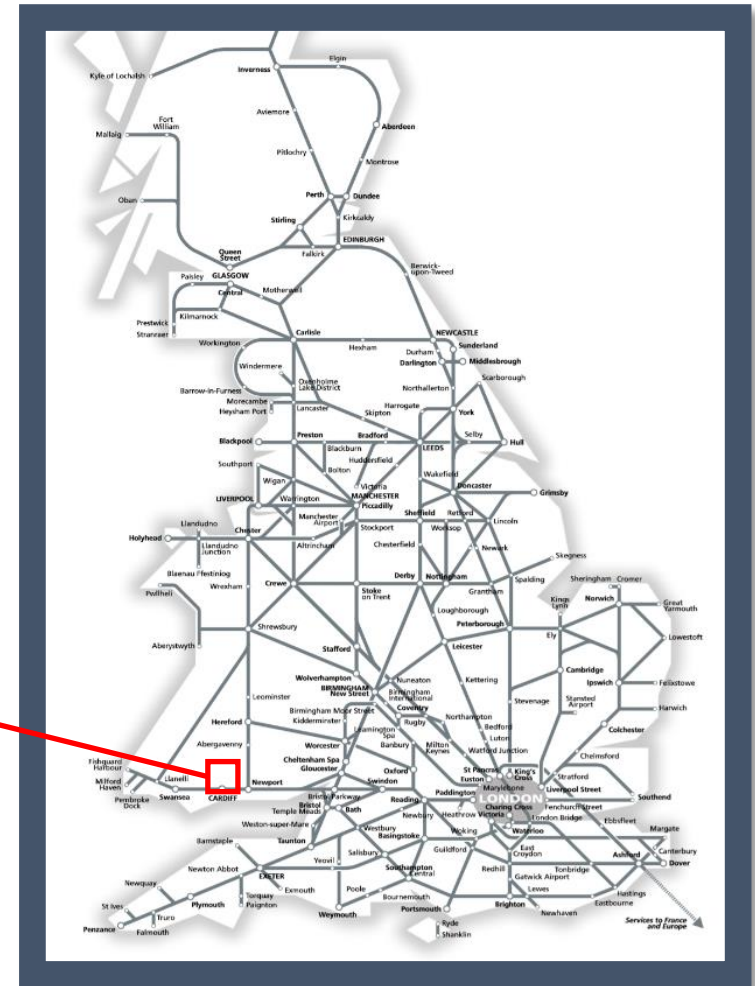

Buses replace trains between Radyr and Pontypridd

TOC affected: Transport for Wales

Key:

	Engineering Works
	Bus Replacement Services