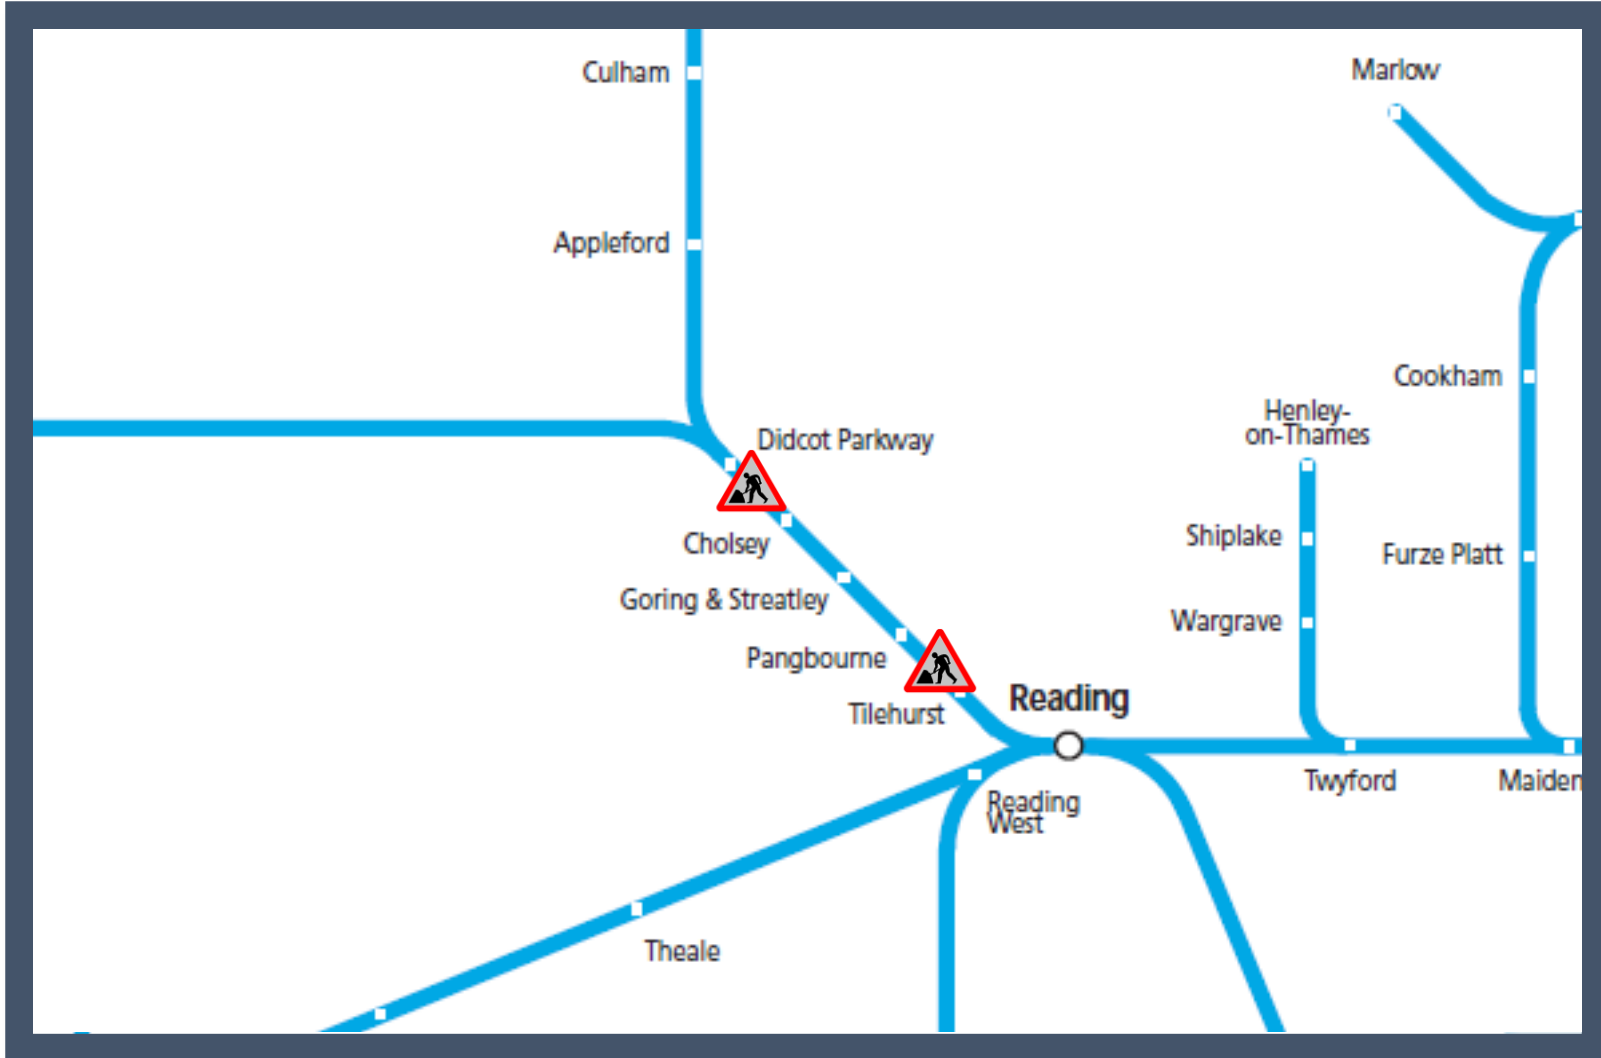

# Retimed Great Western Railway service between Reading and Didcot Parkway

TOC affected: Great Western Railway

Key:

Engineering Works