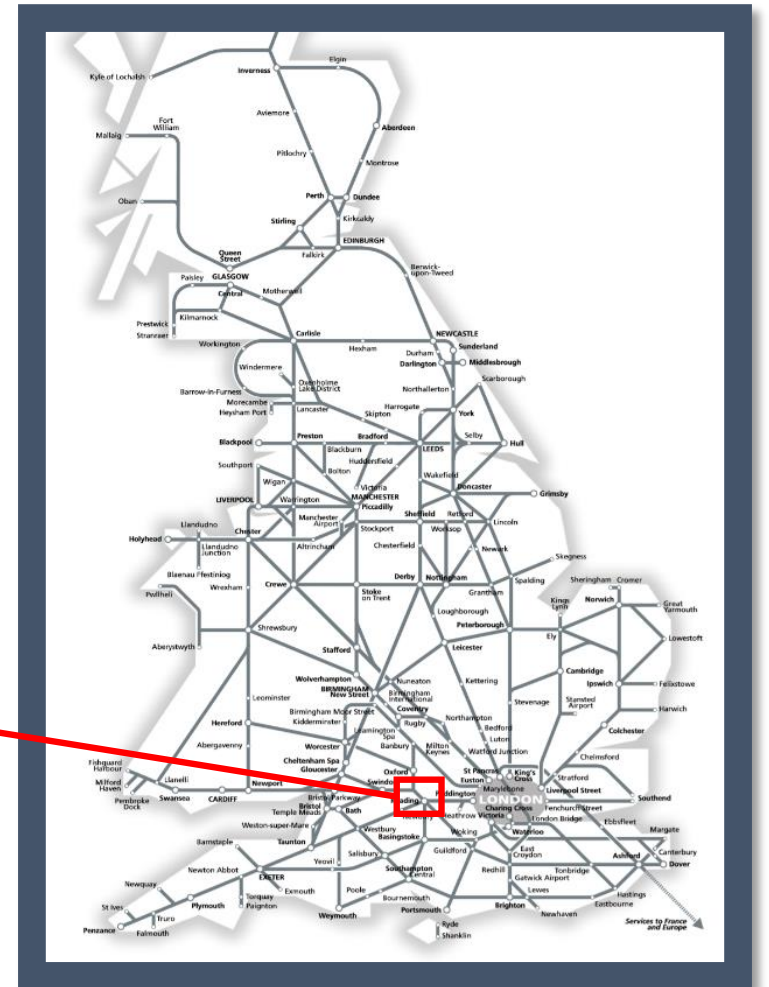

# Retimed Great Western Railway service between Reading and Didcot Parkway

TOC affected: Great Western Railway

Key:

Engineering Works