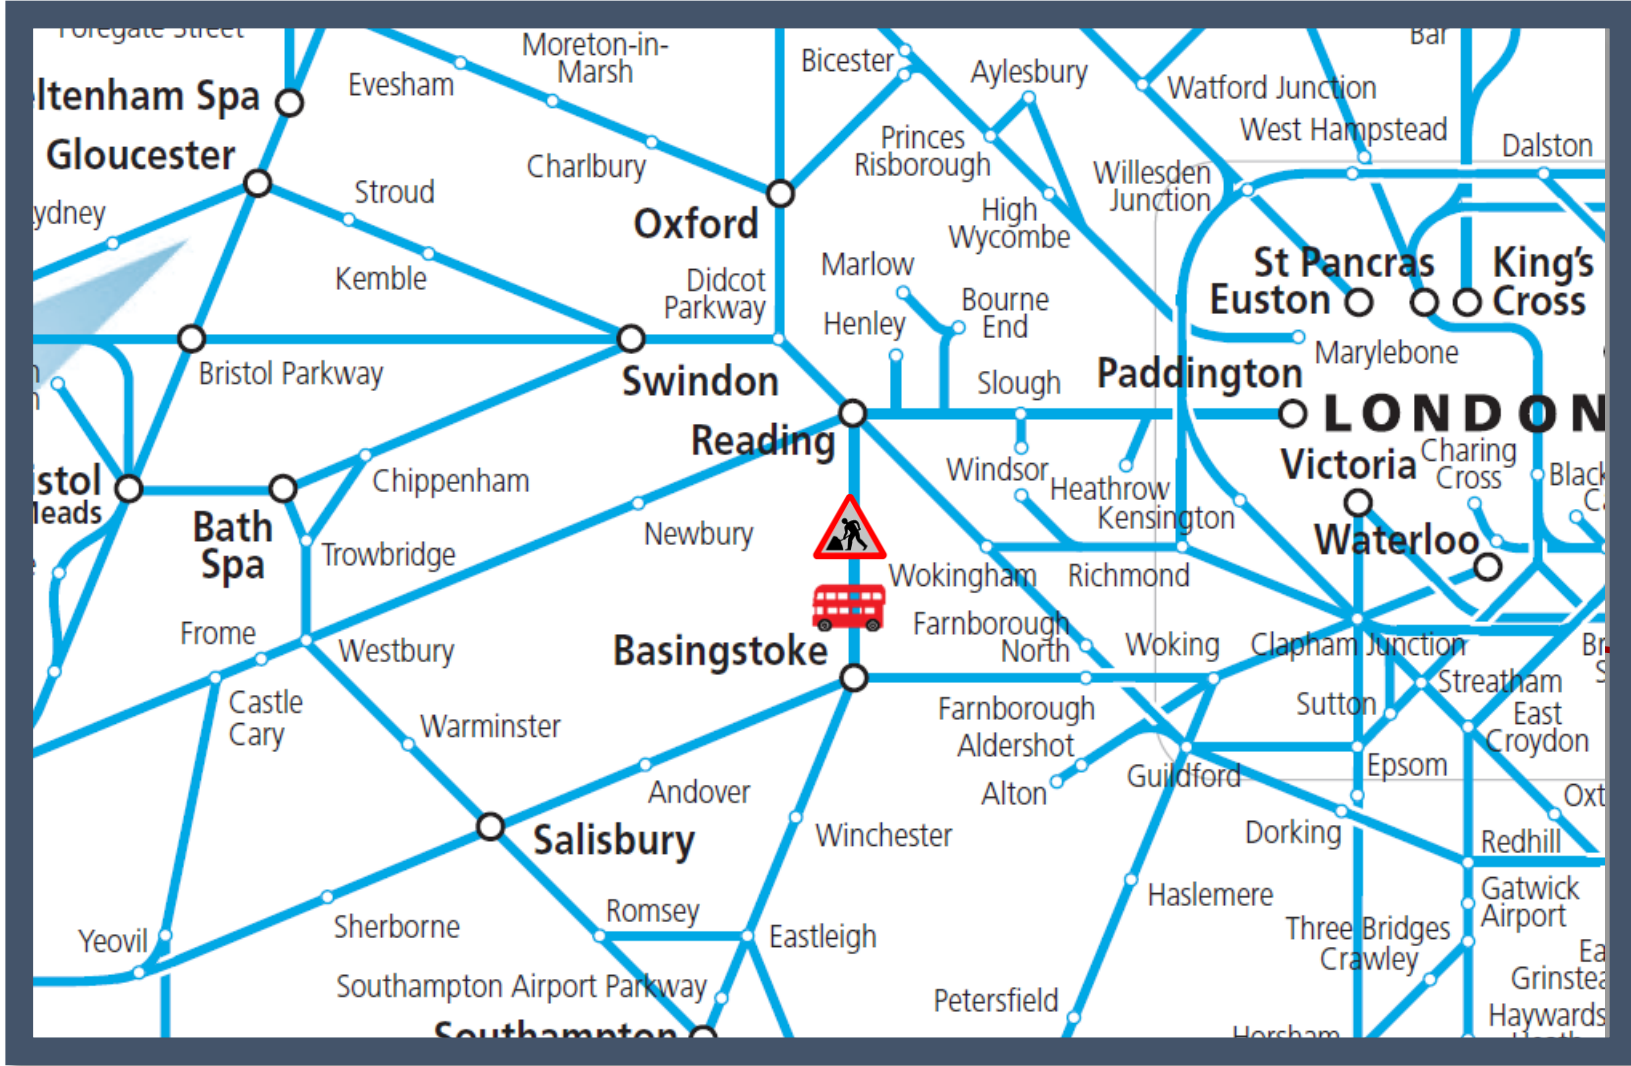

Buses replace trains between Reading and Basingstoke

TOC affected: Great Western Railway

Key:	
	Engineering Works
	Bus Replacement Services