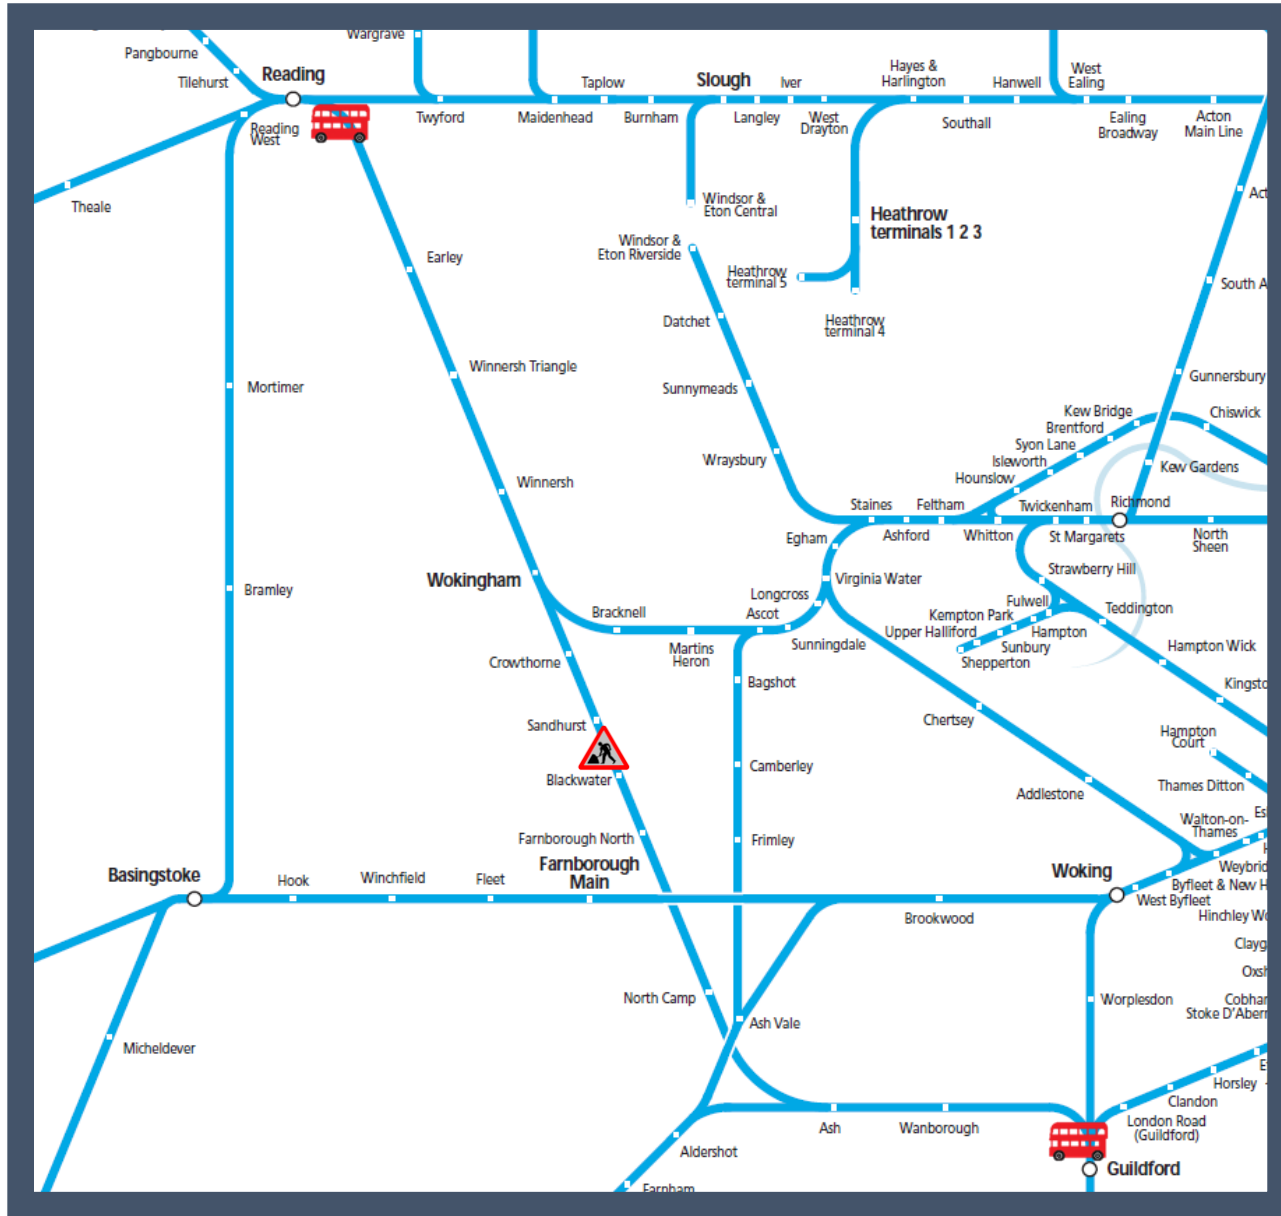

# Buses replace trains between Reading and Guildford

TOC affected: Great Western Railway

**Key:**

	Engineering Works
	Bus Replacement Services