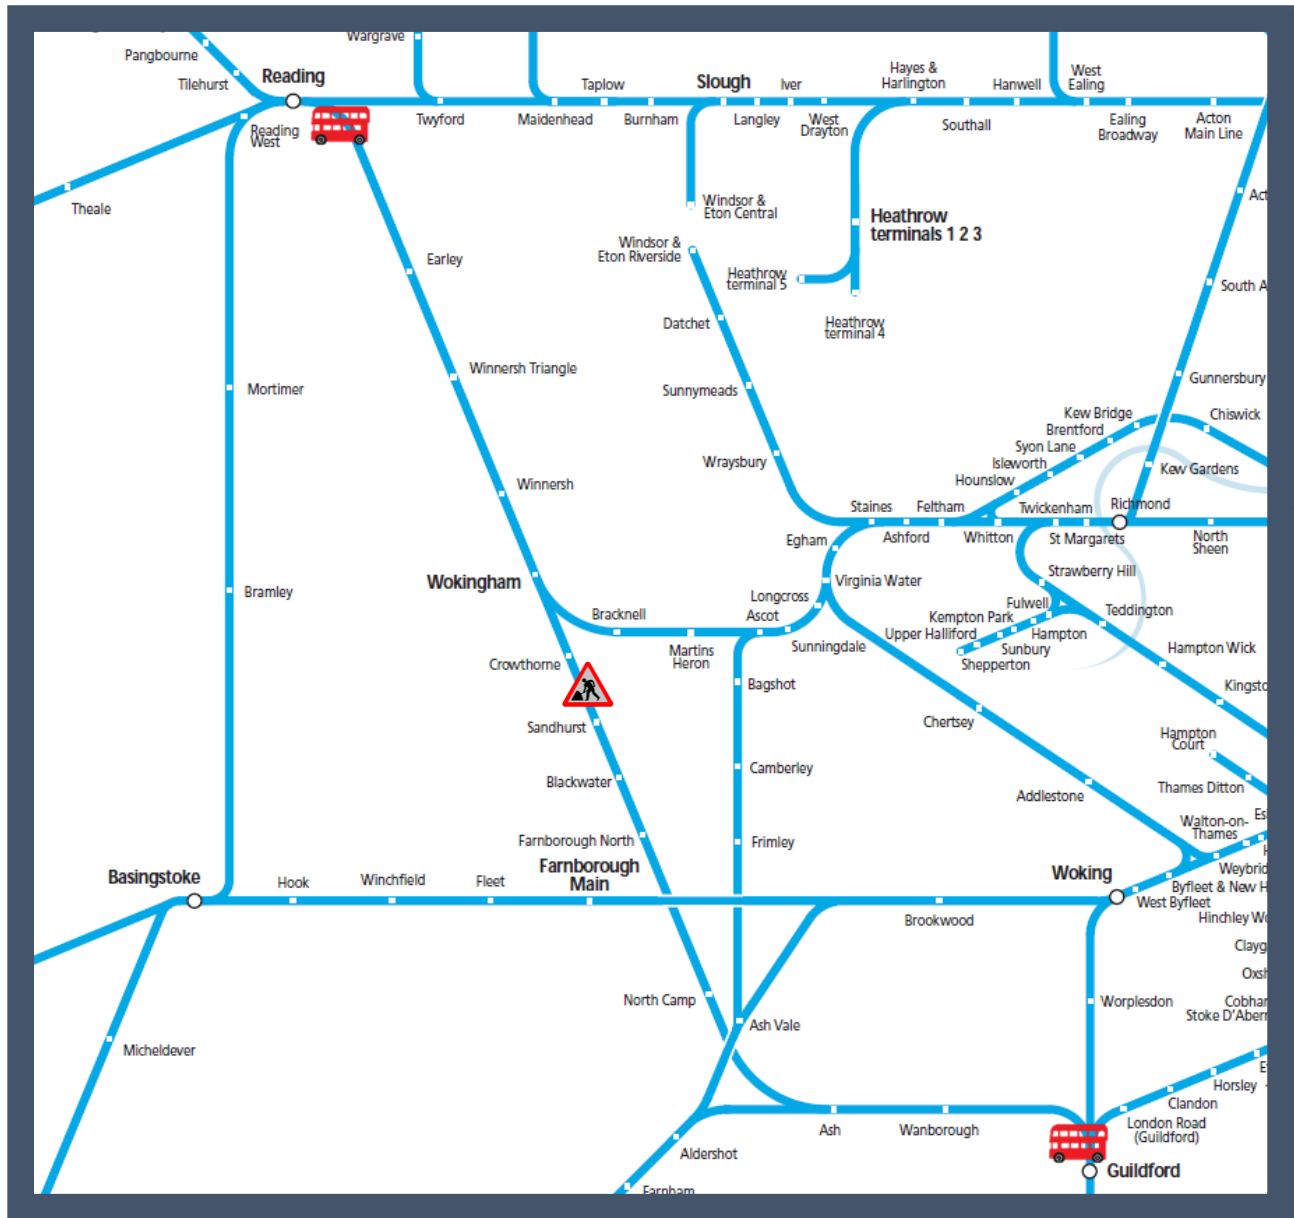

Buses replace trains between Reading and Guildford

TOC affected: Great Western Railway

Key:

	Engineering Works
	Bus Replacement Services