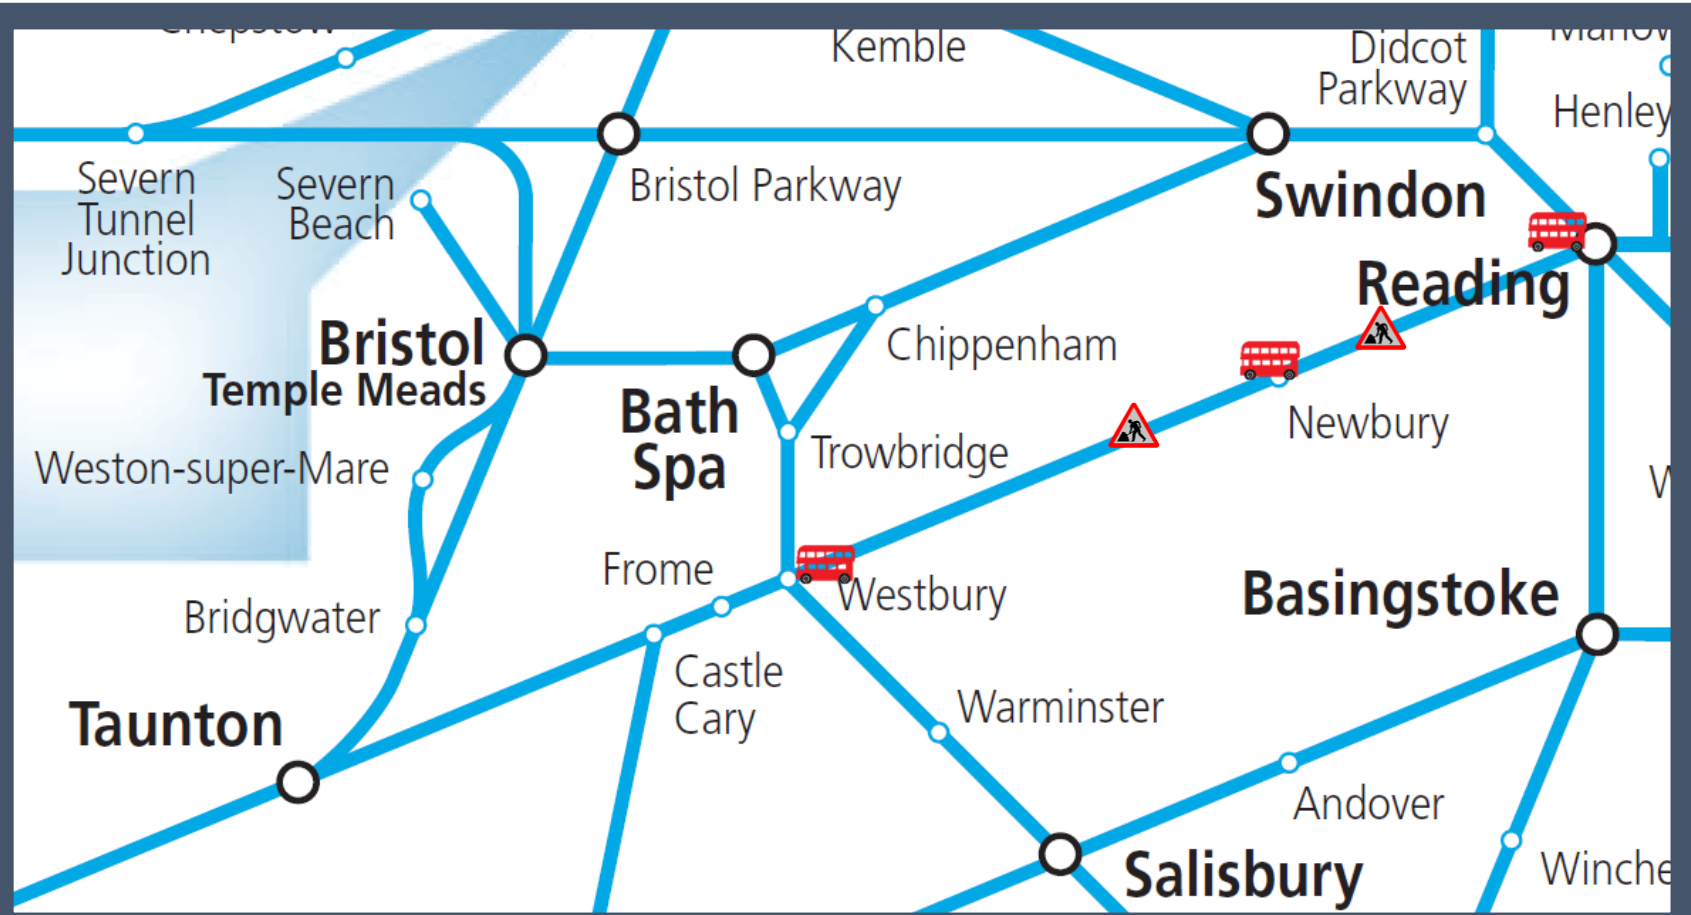

**Buses replace late night / early morning trains between Reading and Newbury /
Bedwyn**
TOC affected: Great Western Railway

Key:	
	Engineering Works
	Bus Replacement Services