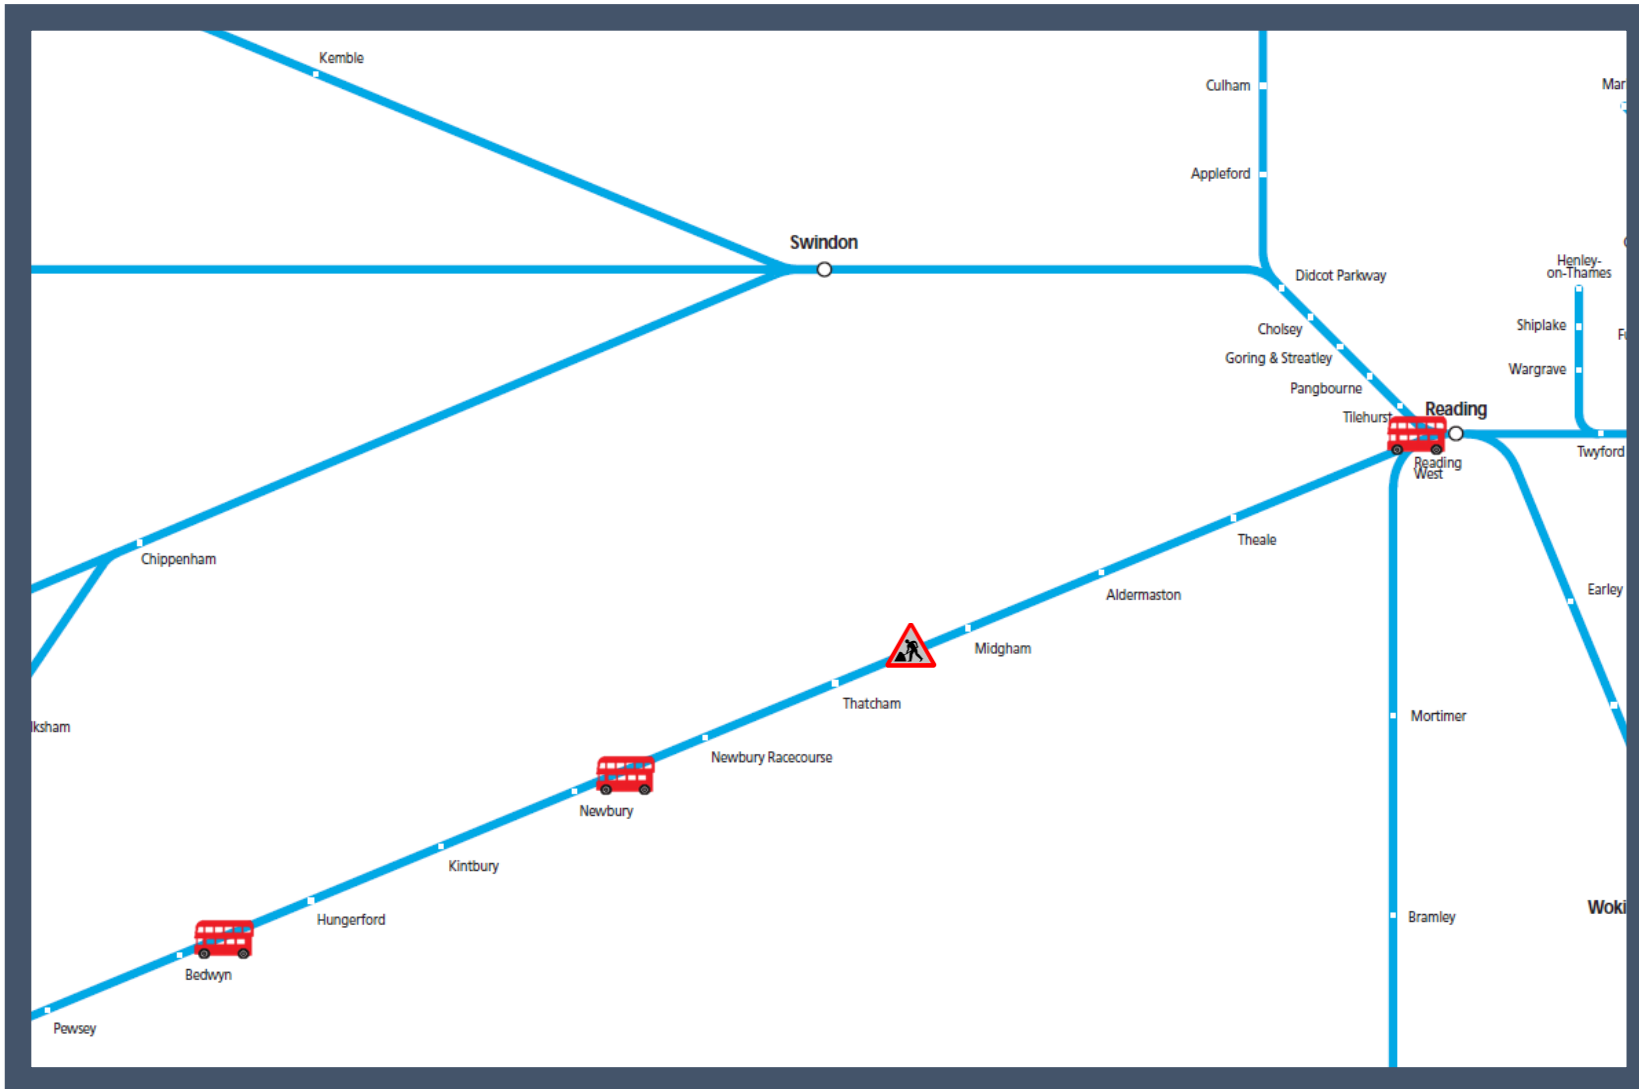

Buses replace morning trains between Reading and Newbury / Bedwyn

TOC affected: Great Western Railway

Key:

Engineering Works

Bus Replacement Services