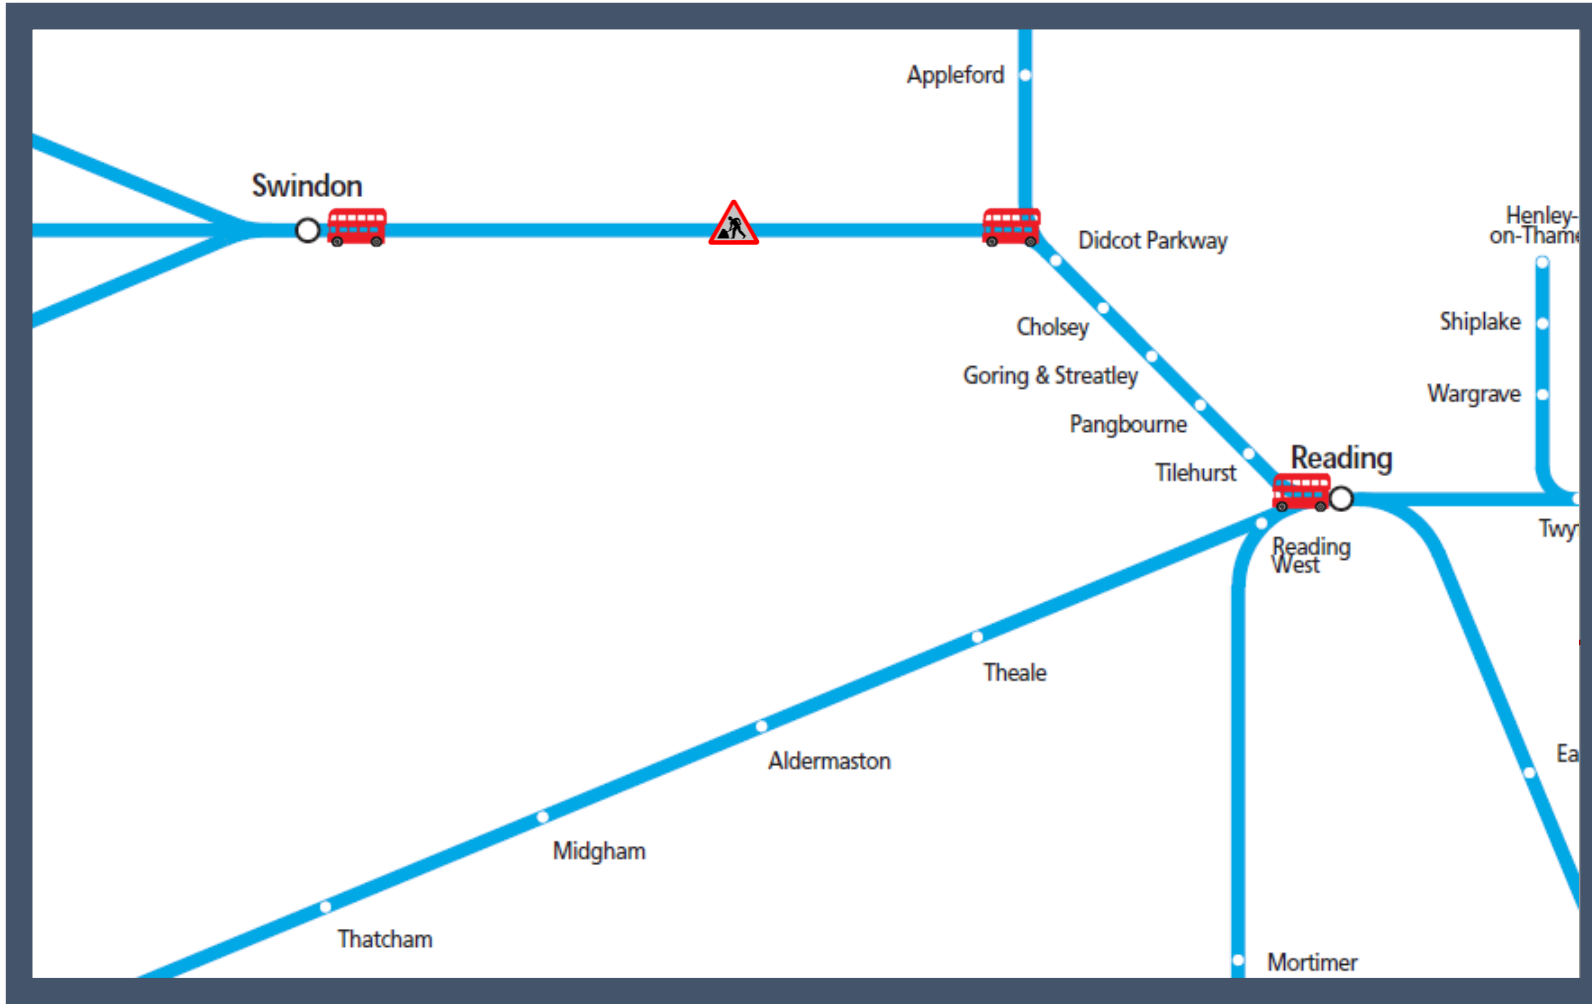

# Buses replace trains between Reading / Didcot Parkway and Swindon

TOC affected: Great Western Railway

**Key:**

	Engineering Works
	Bus Replacement Services