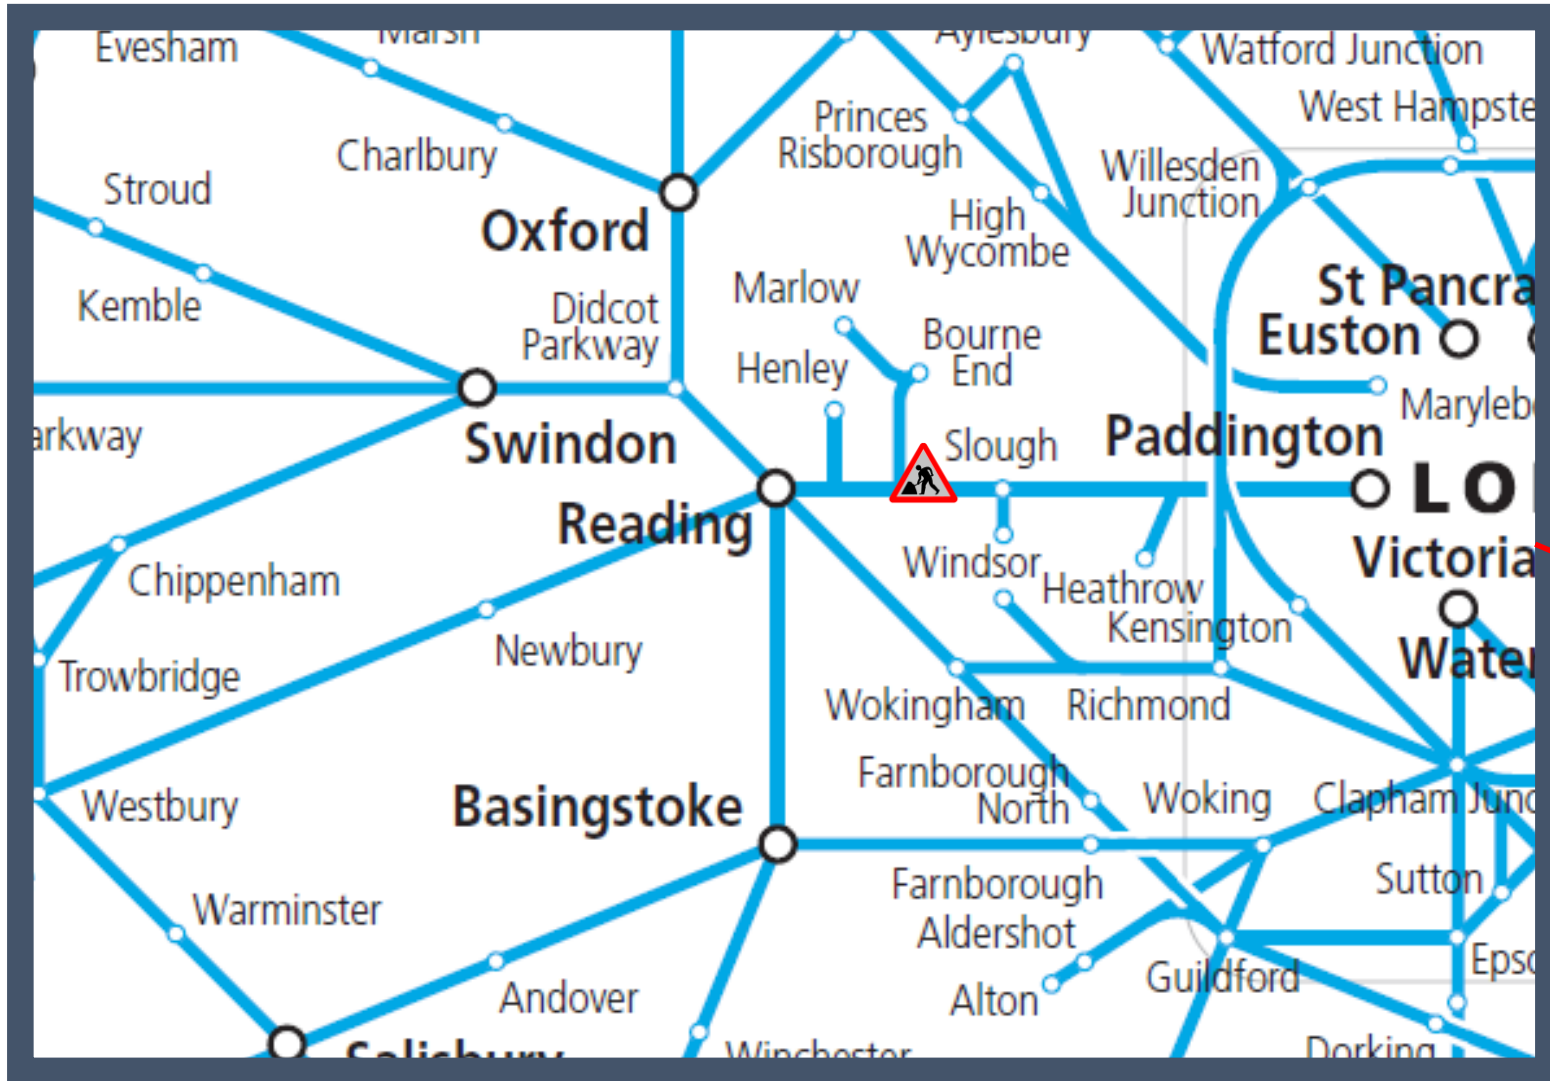

Retimed service between Reading and Basingstoke

TOC affected: Great Western Railway

Key:

Engineering Works