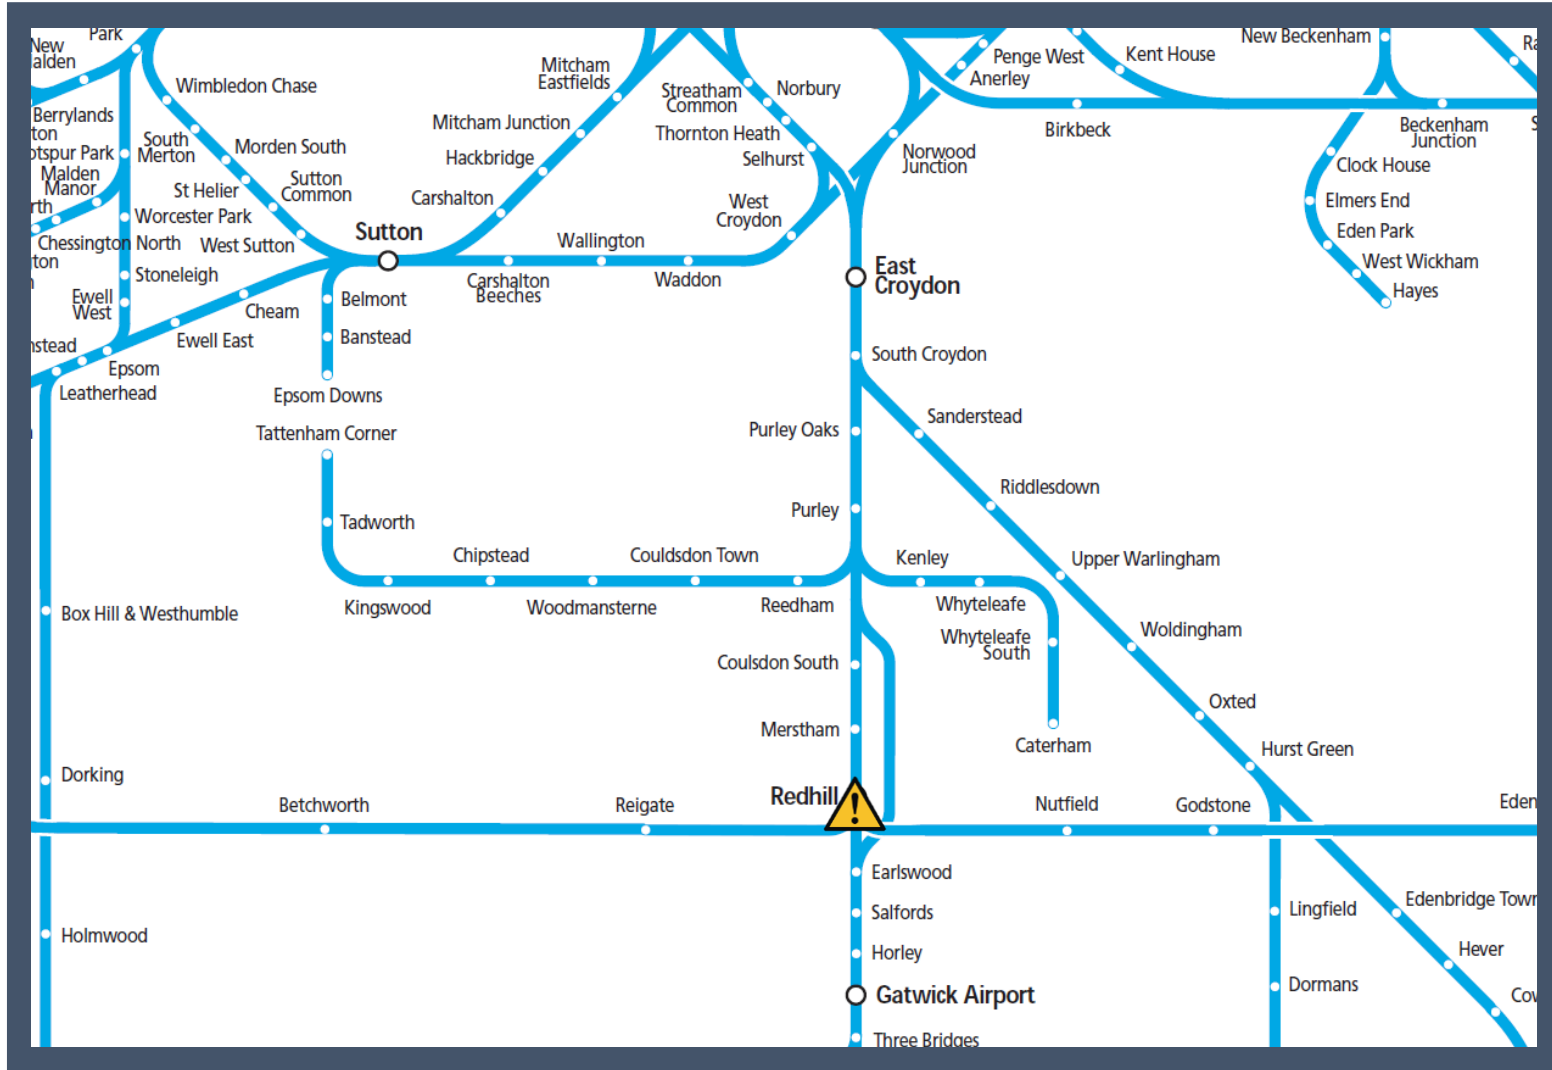

A points failure at Redhill

TOCs affected: Southern, Thameslink

Key:

Disruption