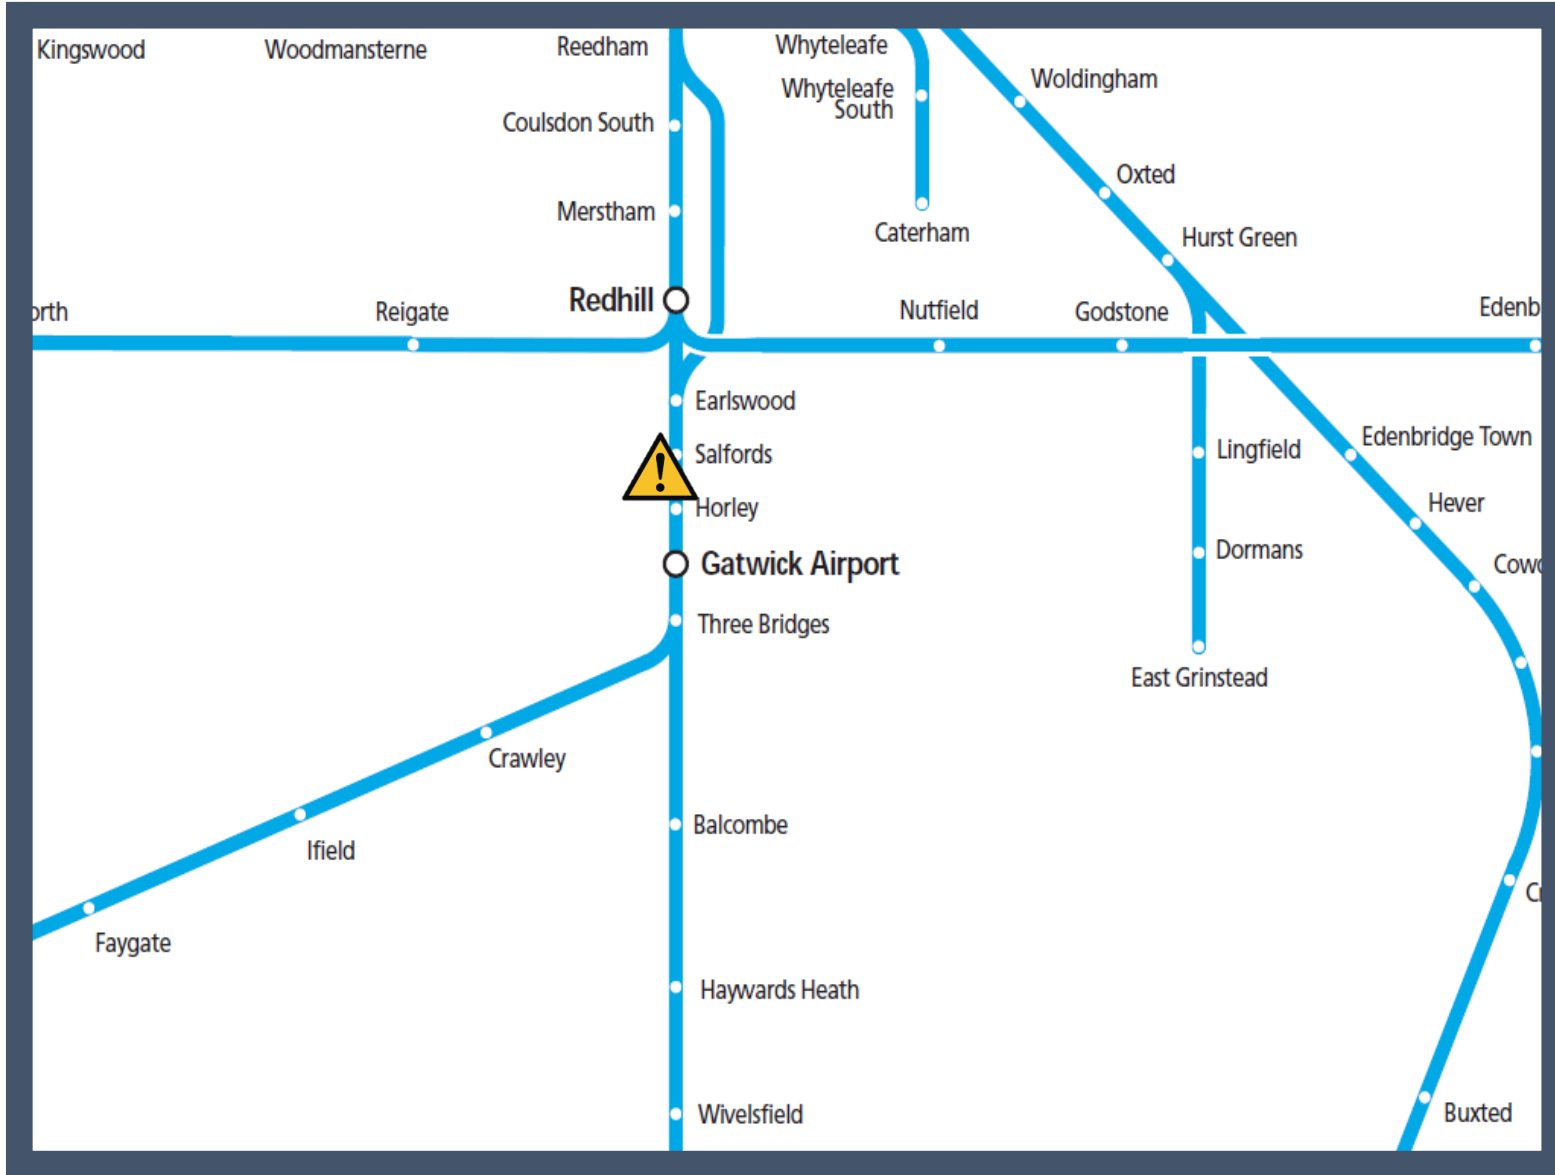

A fault with the signalling system between Gatwick Airport and Redhill TOCs affected: Southern, Thameslink

Key:

Disruption