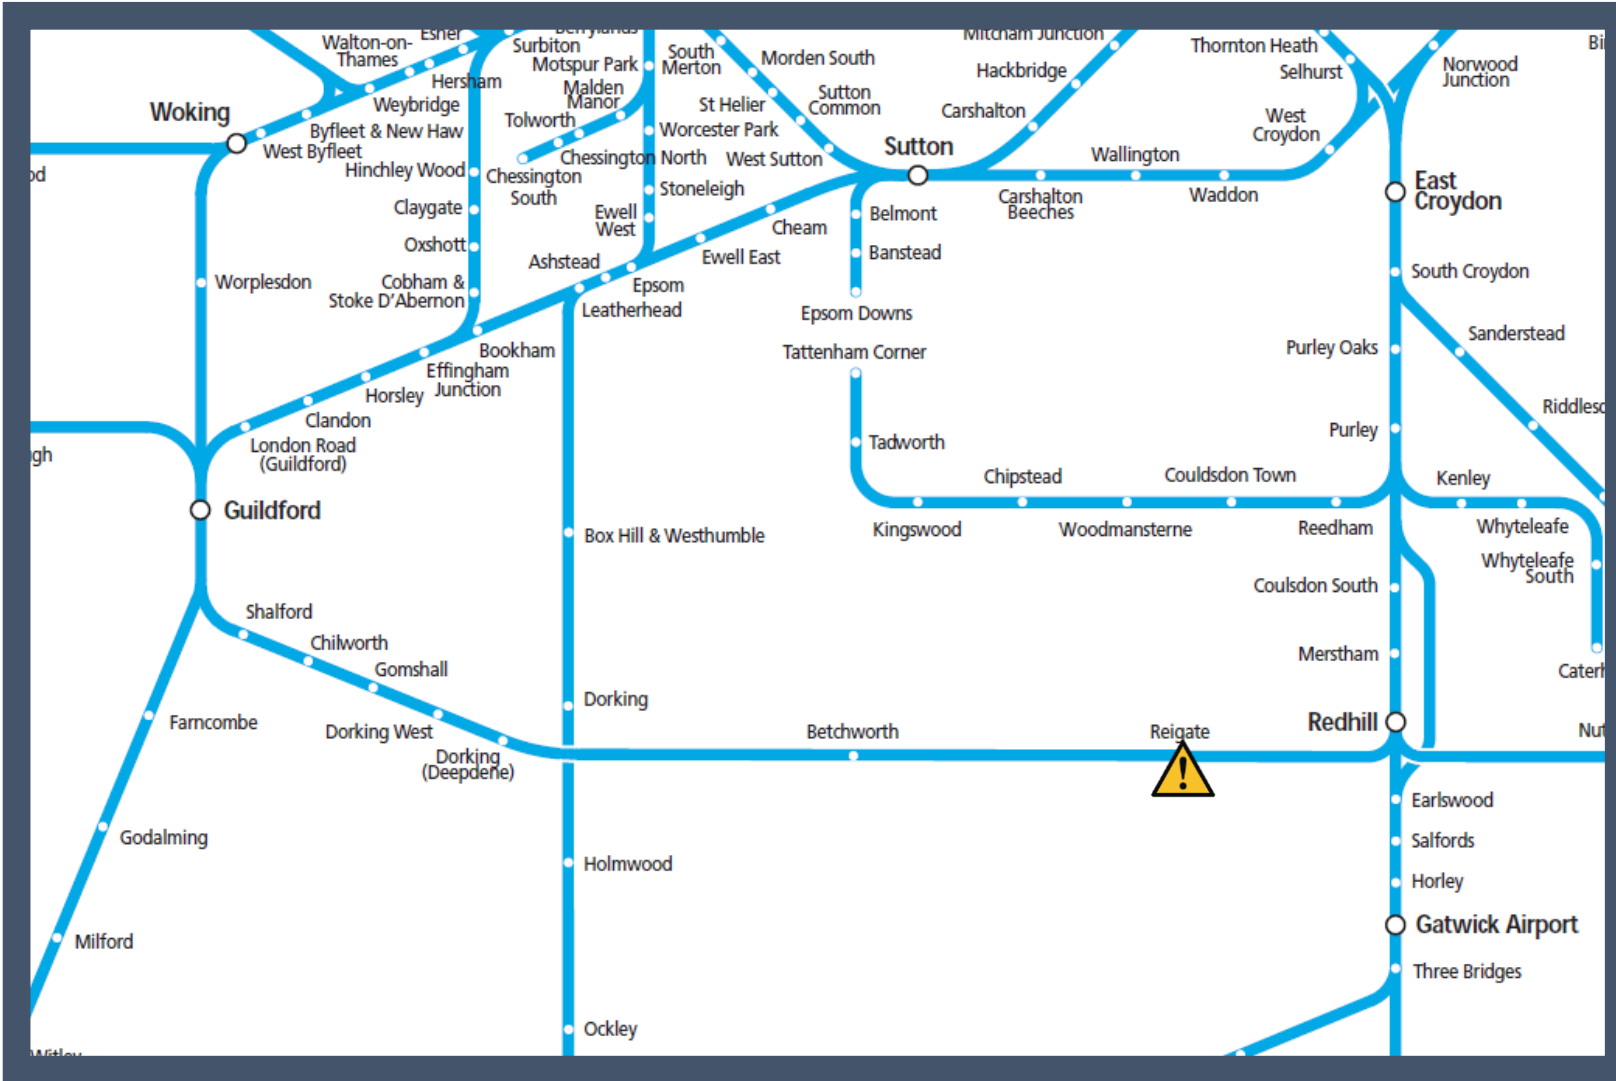

# A speed restriction over a defective track between Guildford and Reigate TOC affected: Great Western Railway

Key:

	Disruption
---	------------