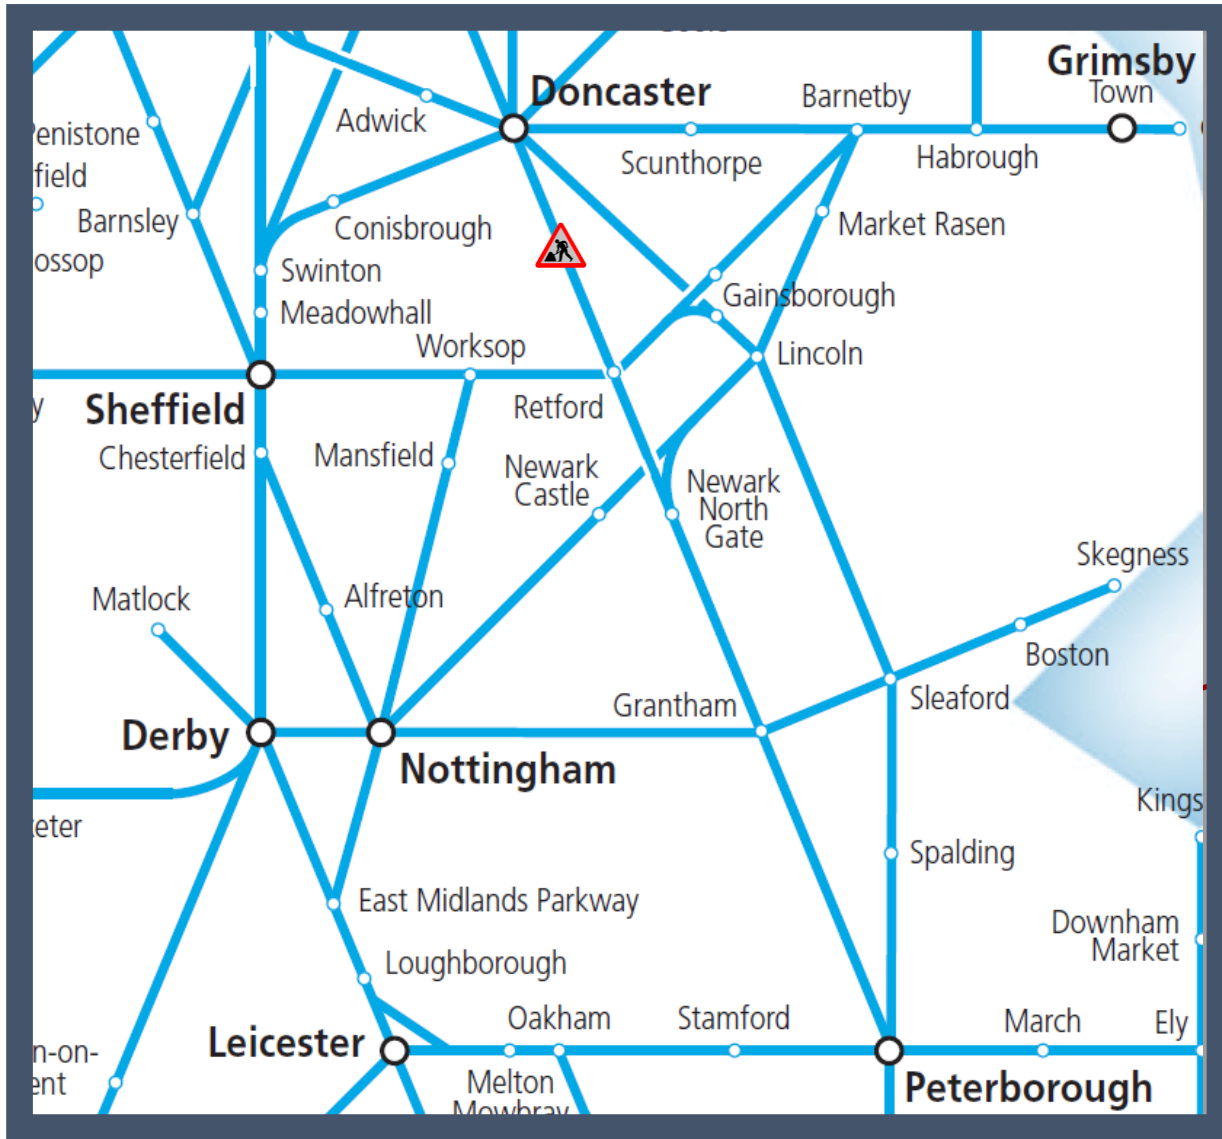

# Amended evening / morning services in the Retford / Doncaster area

TOC affected: LNER

Key:

	Engineering Works
---	-------------------