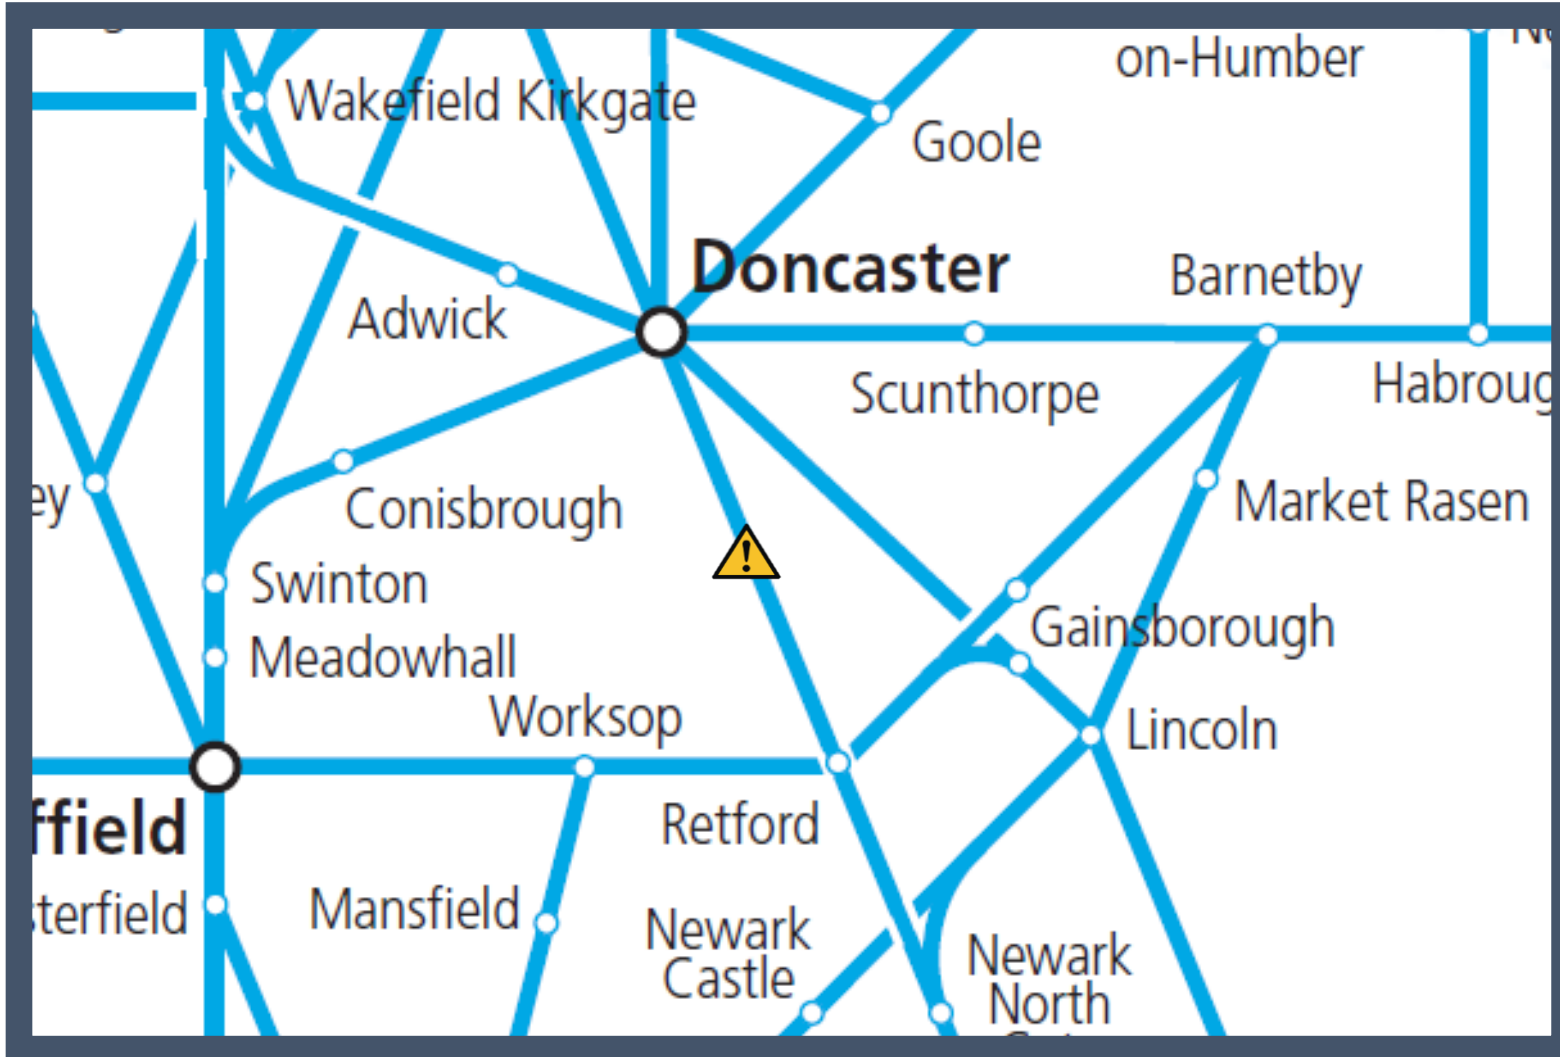

A fault with the signalling system between Doncaster and Retford

TOCs affected: Grand Central, Hull Trains

Key:

Disruption