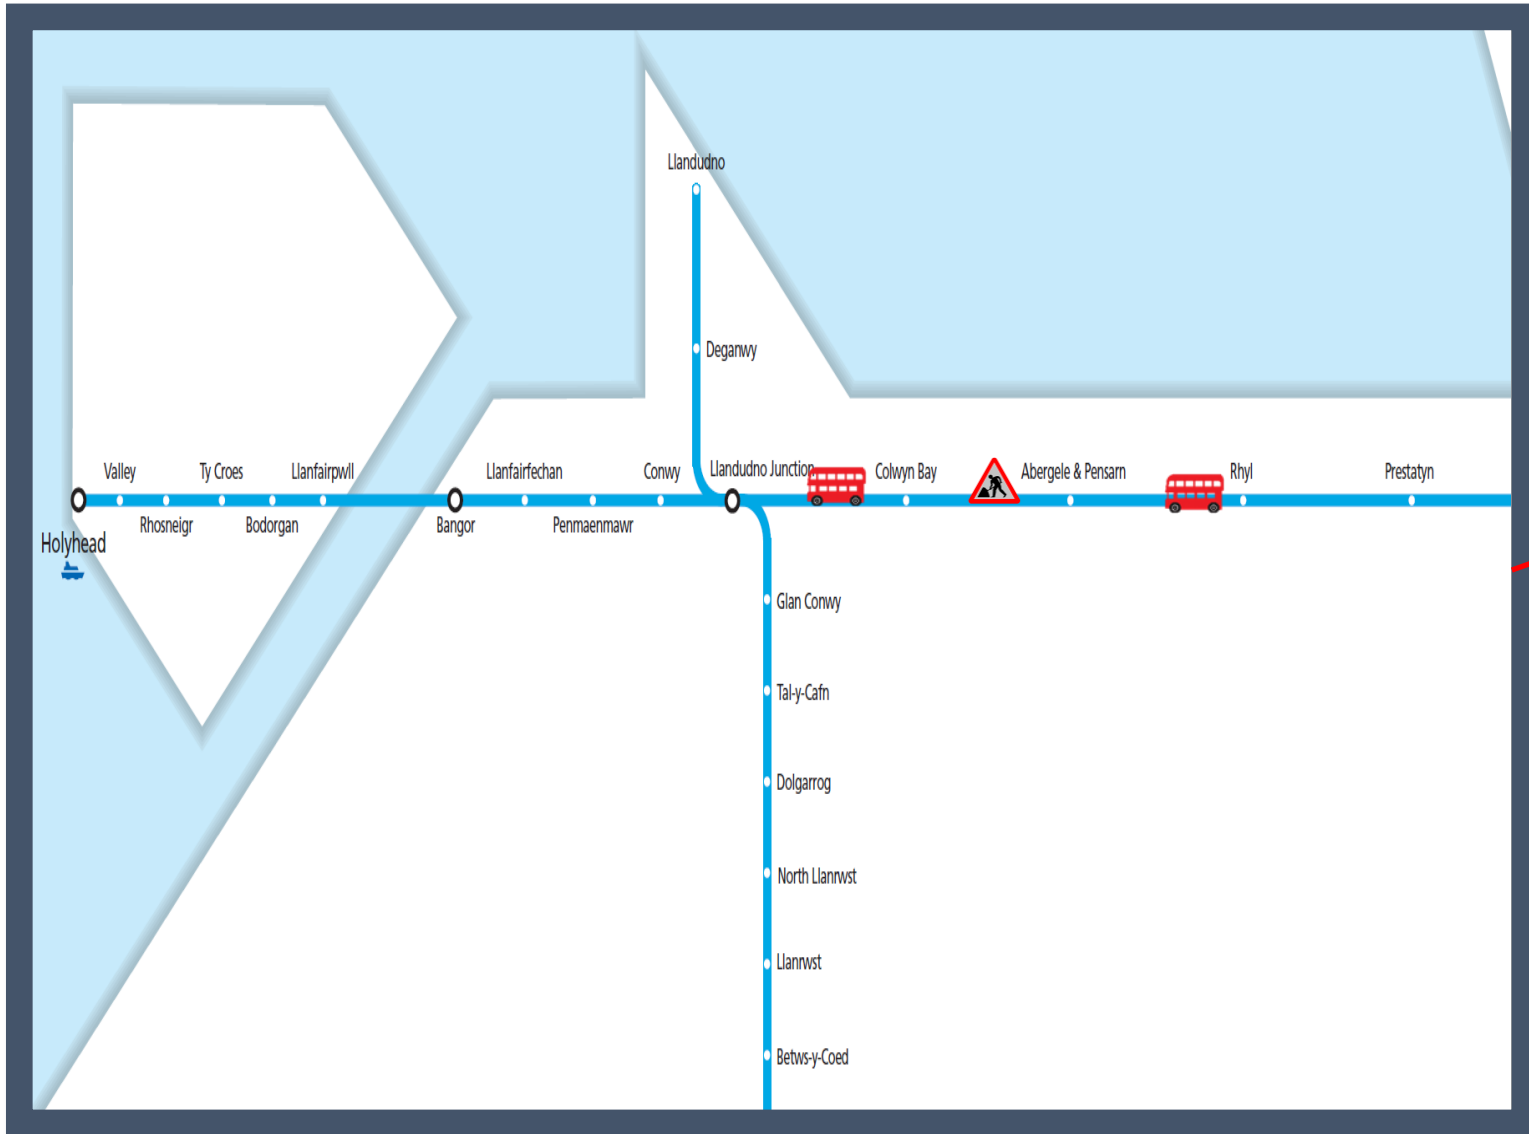

Buses replace trains between Rhyl and Llandudno Junction

TOCs affected Avanti West Coast, Transport for Wales

Key:

- Engineering Works
- Bus Replacement Services