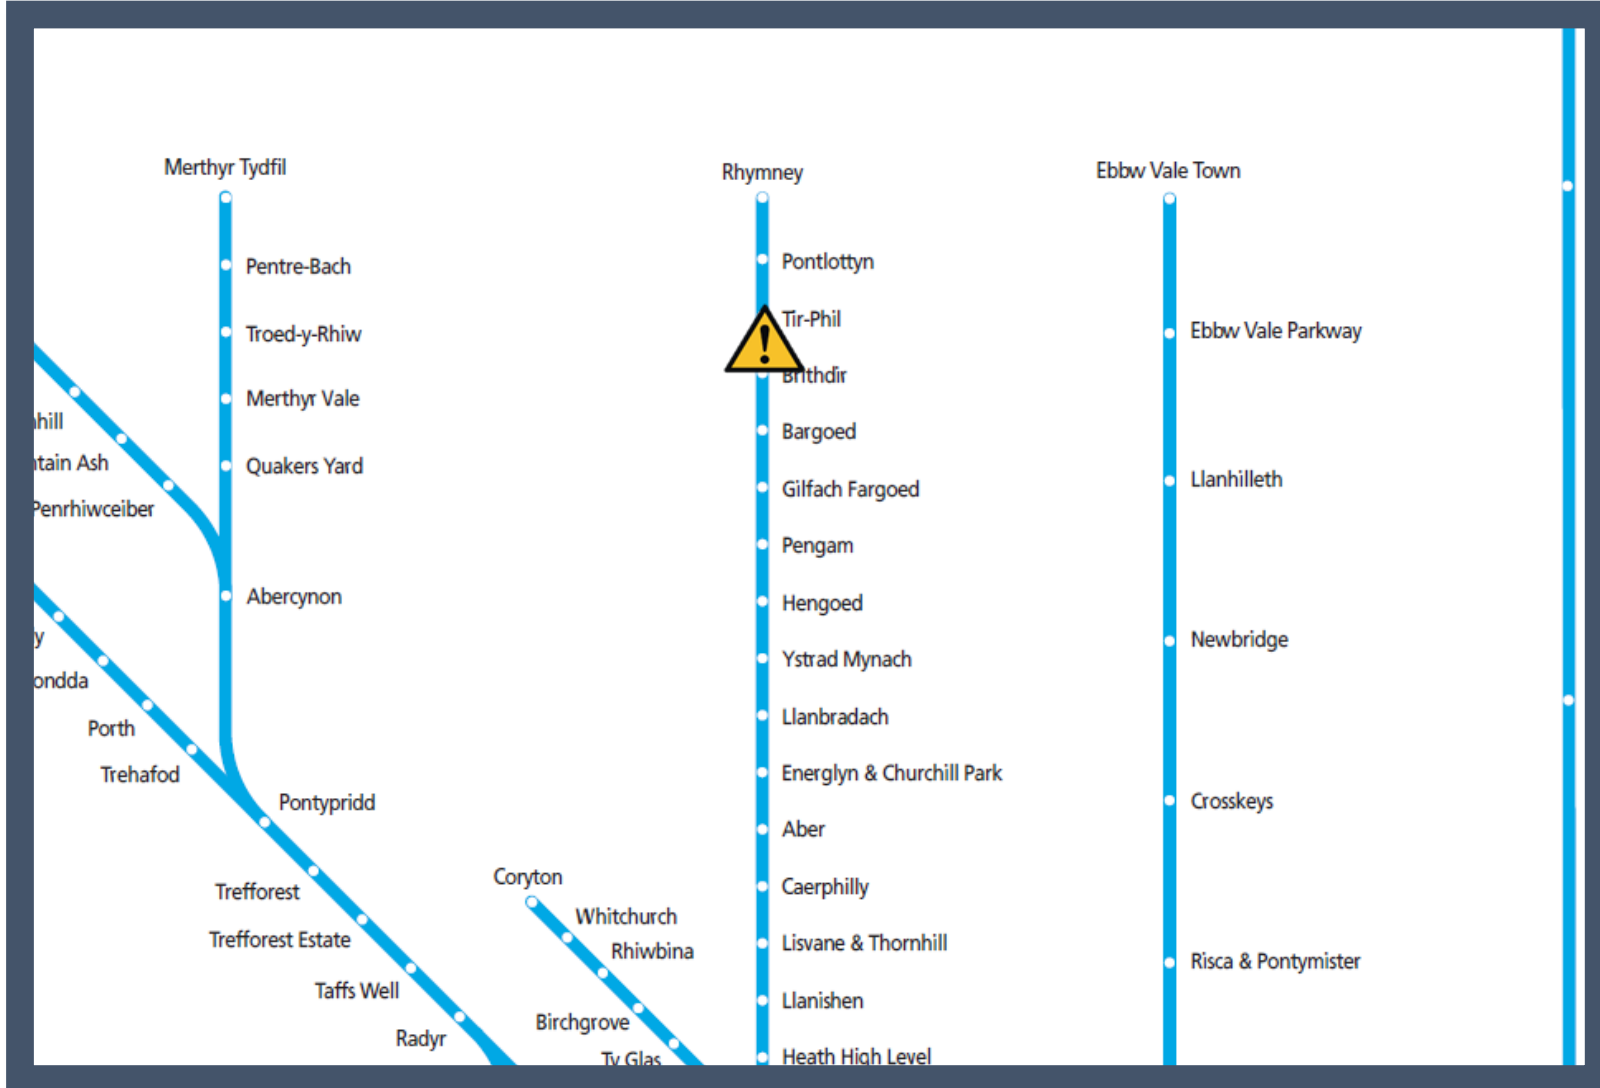

A problem with line-side equipment between Bargoed and Rhymney TOC affected: Transport for Wales

Key:

Disruption