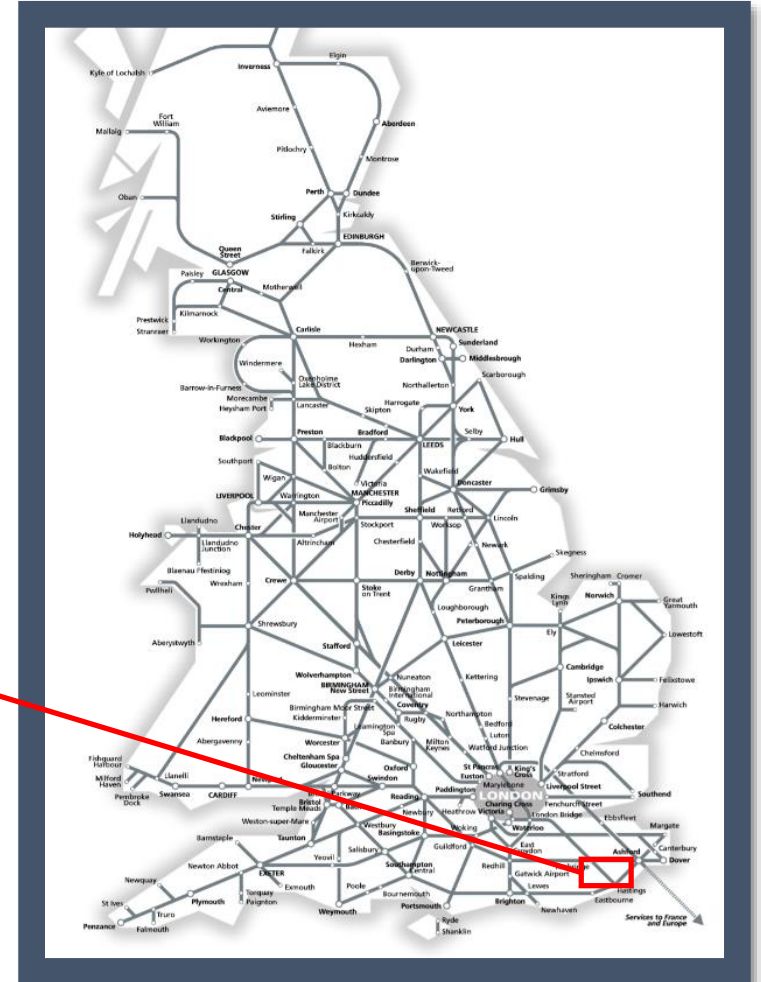

Buses replace trains between Robertsbridge and Hastings

TOC affected: Southeastern

Key:

Engineering Works

Bus Replacement Services