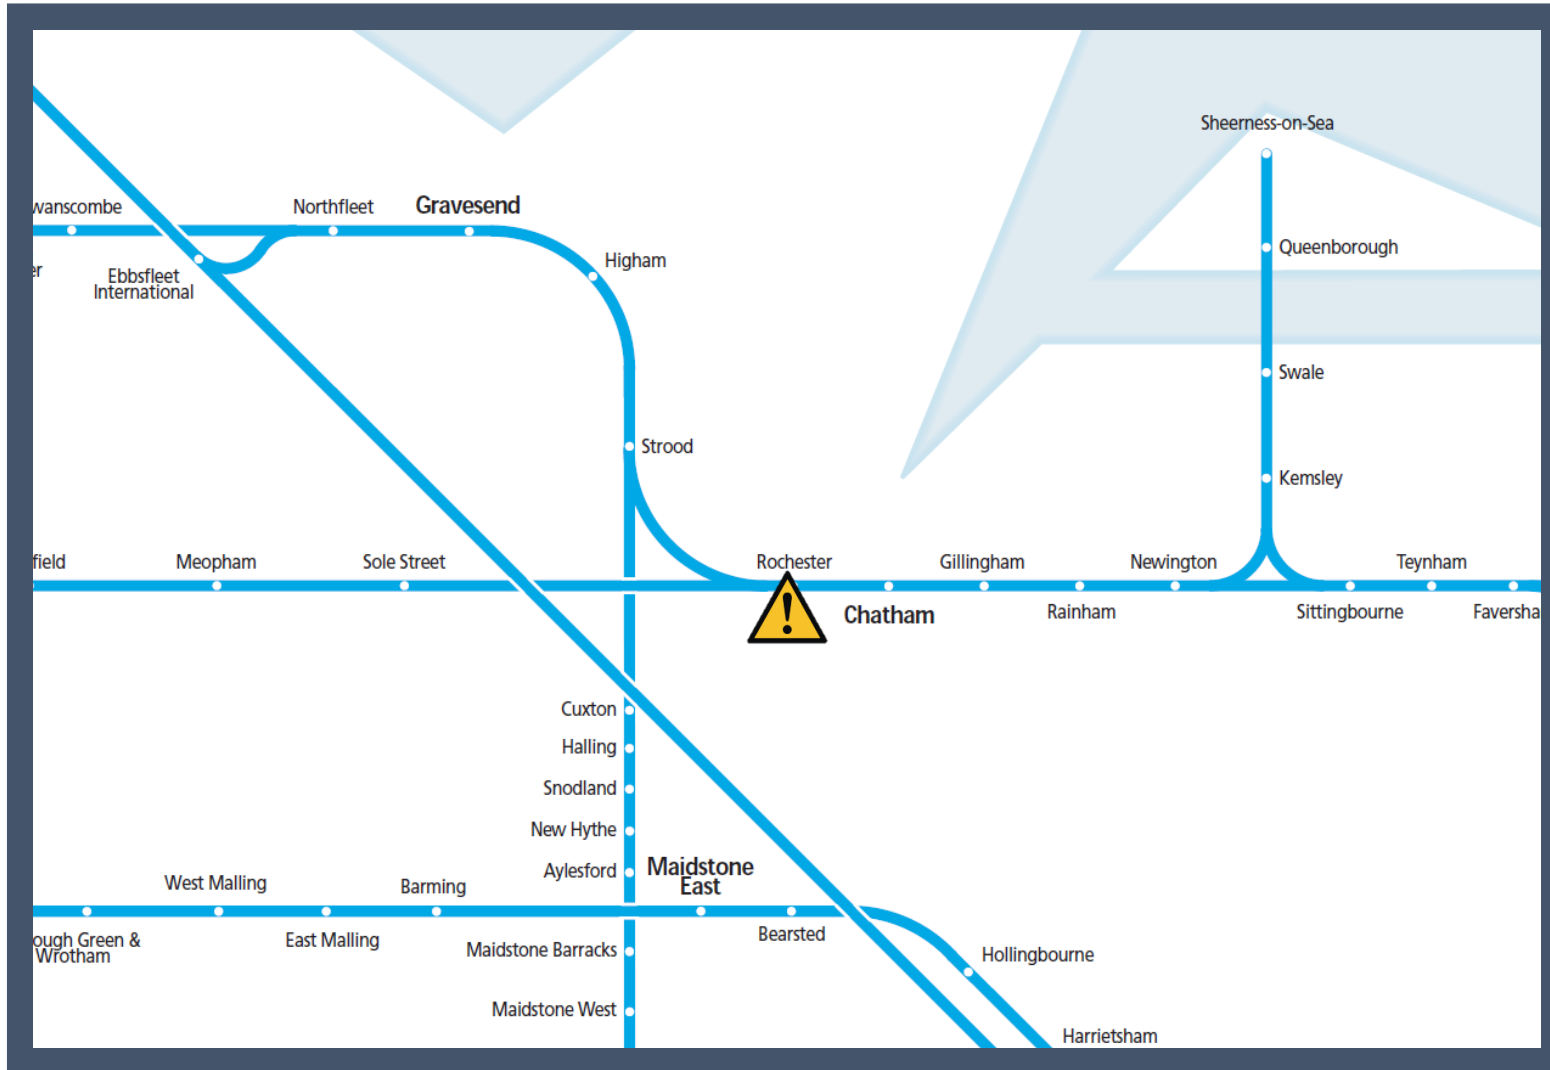

A fault with the signalling system at Rochester

TOCs affected: Southeastern, Thameslink

Key:

Disruption