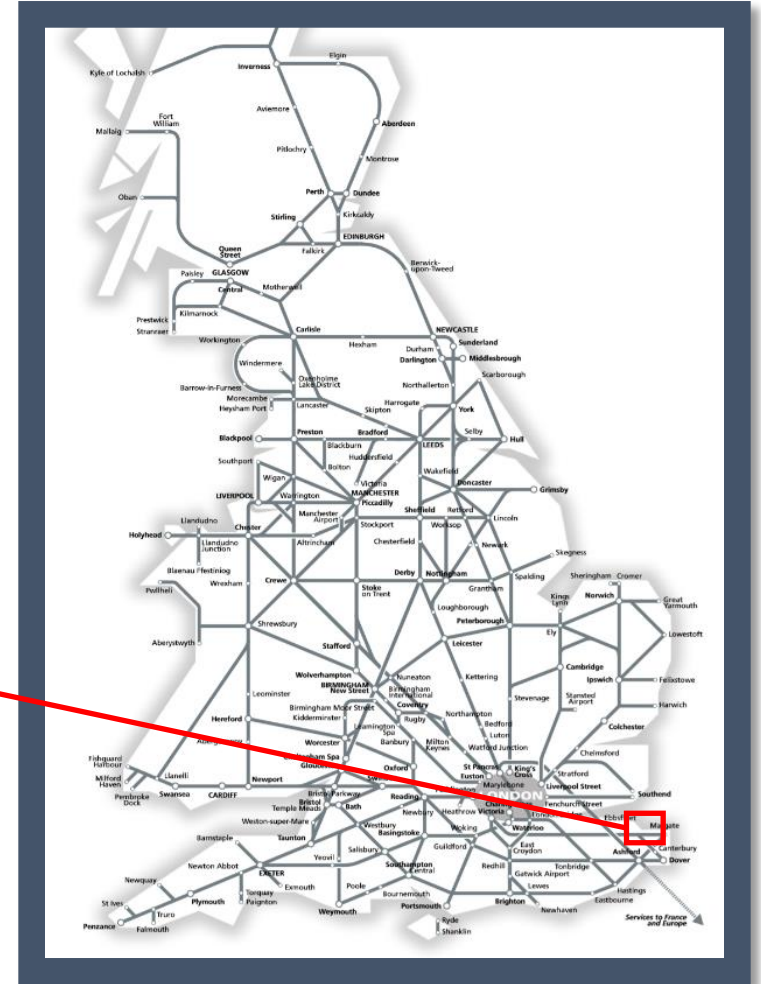

Engineering work is taking place between Rochester and Rainham

TOC affected: Southeastern

Key:

Engineering Works

Bus Replacement Services