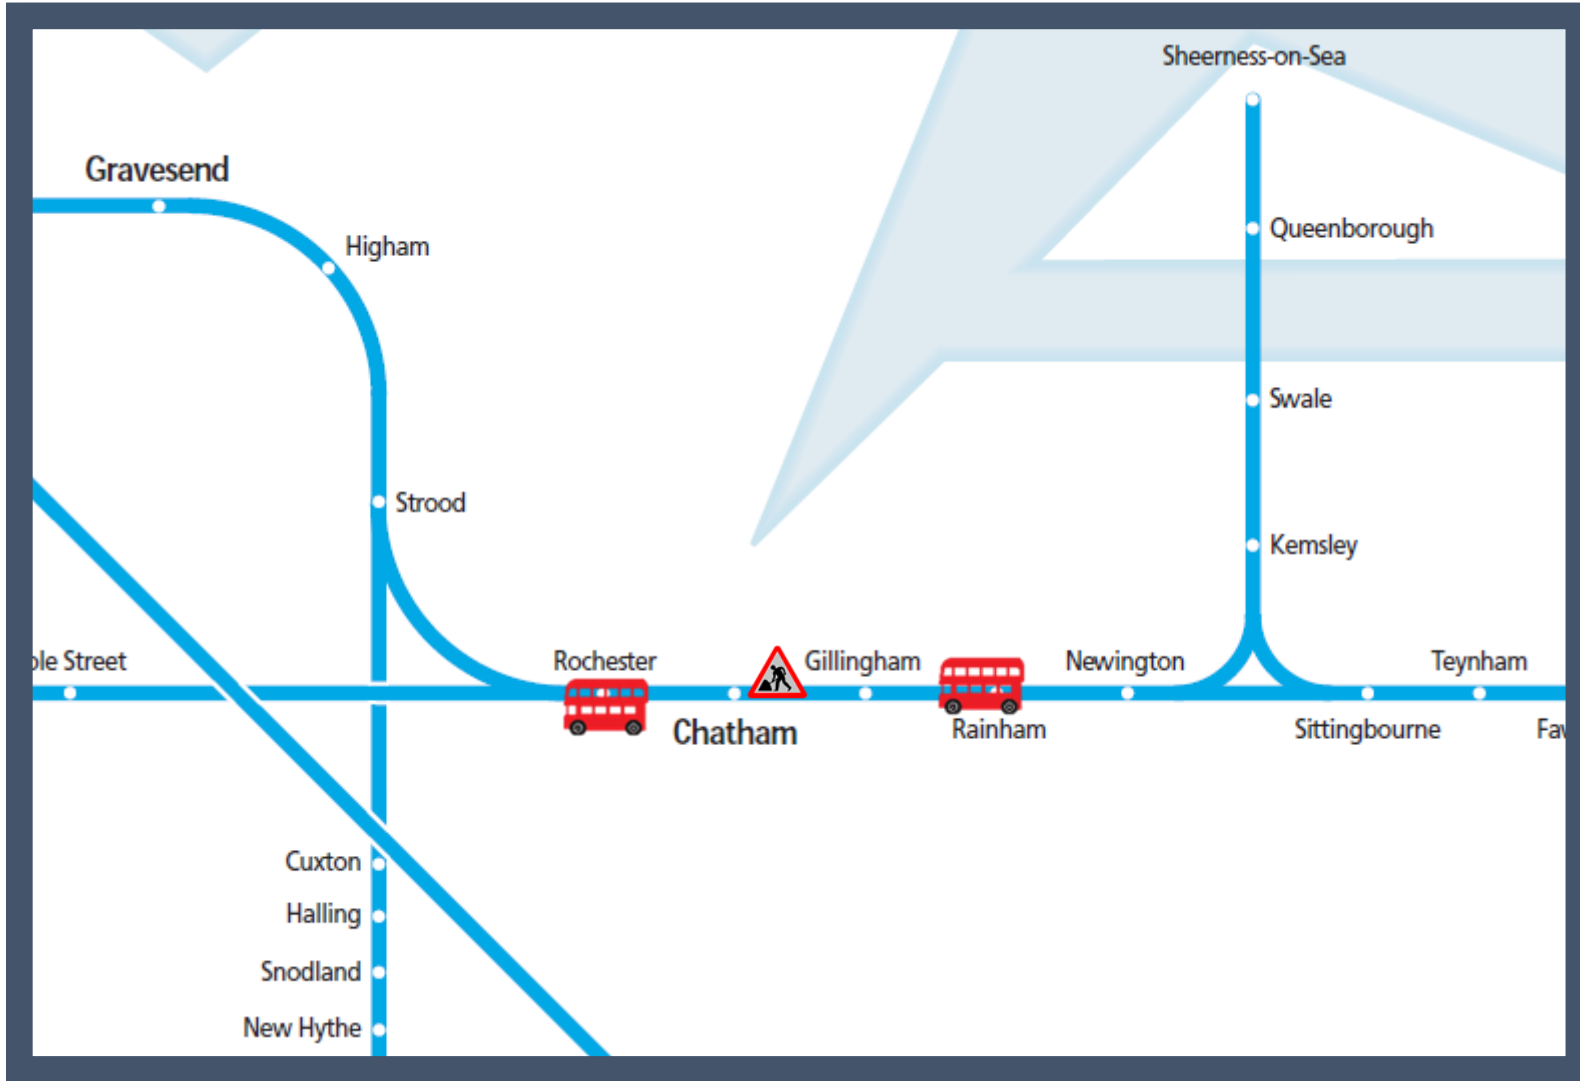

Engineering work is taking place between Rochester and Rainham

TOC affected: Southeastern

Key:

Engineering Works

Bus Replacement Services