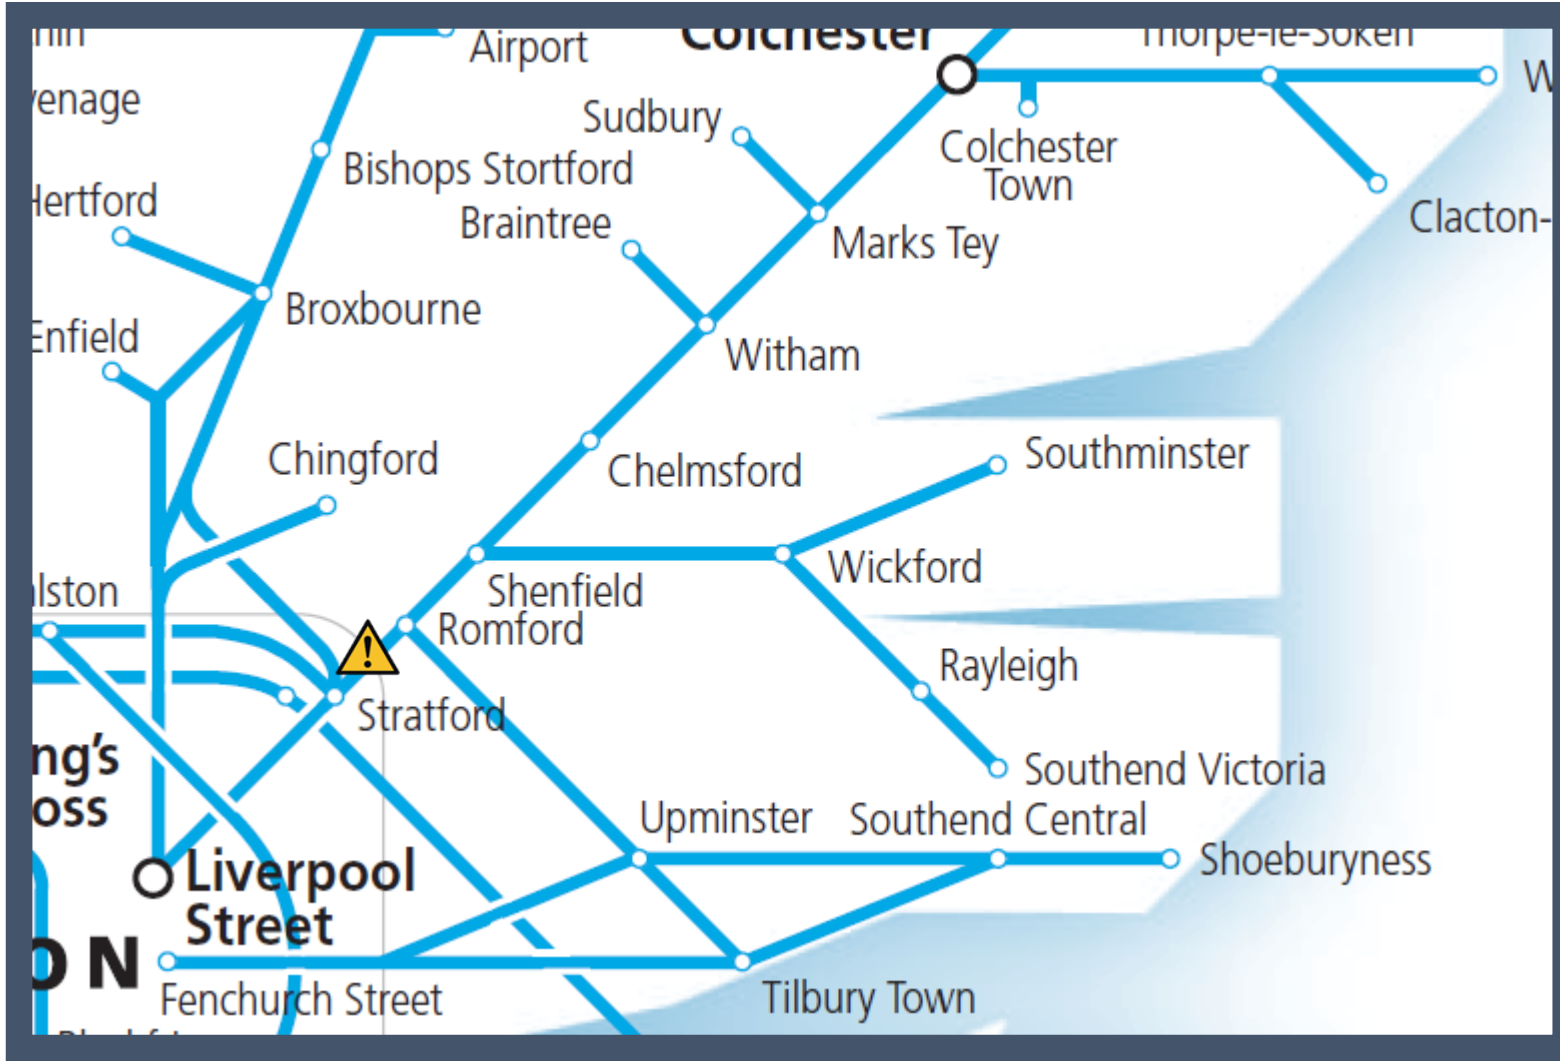

Overhead wire problems between Romford and Manor Park

TOCs affected: Greater Anglia and TfL Rail

Key:

Disruption