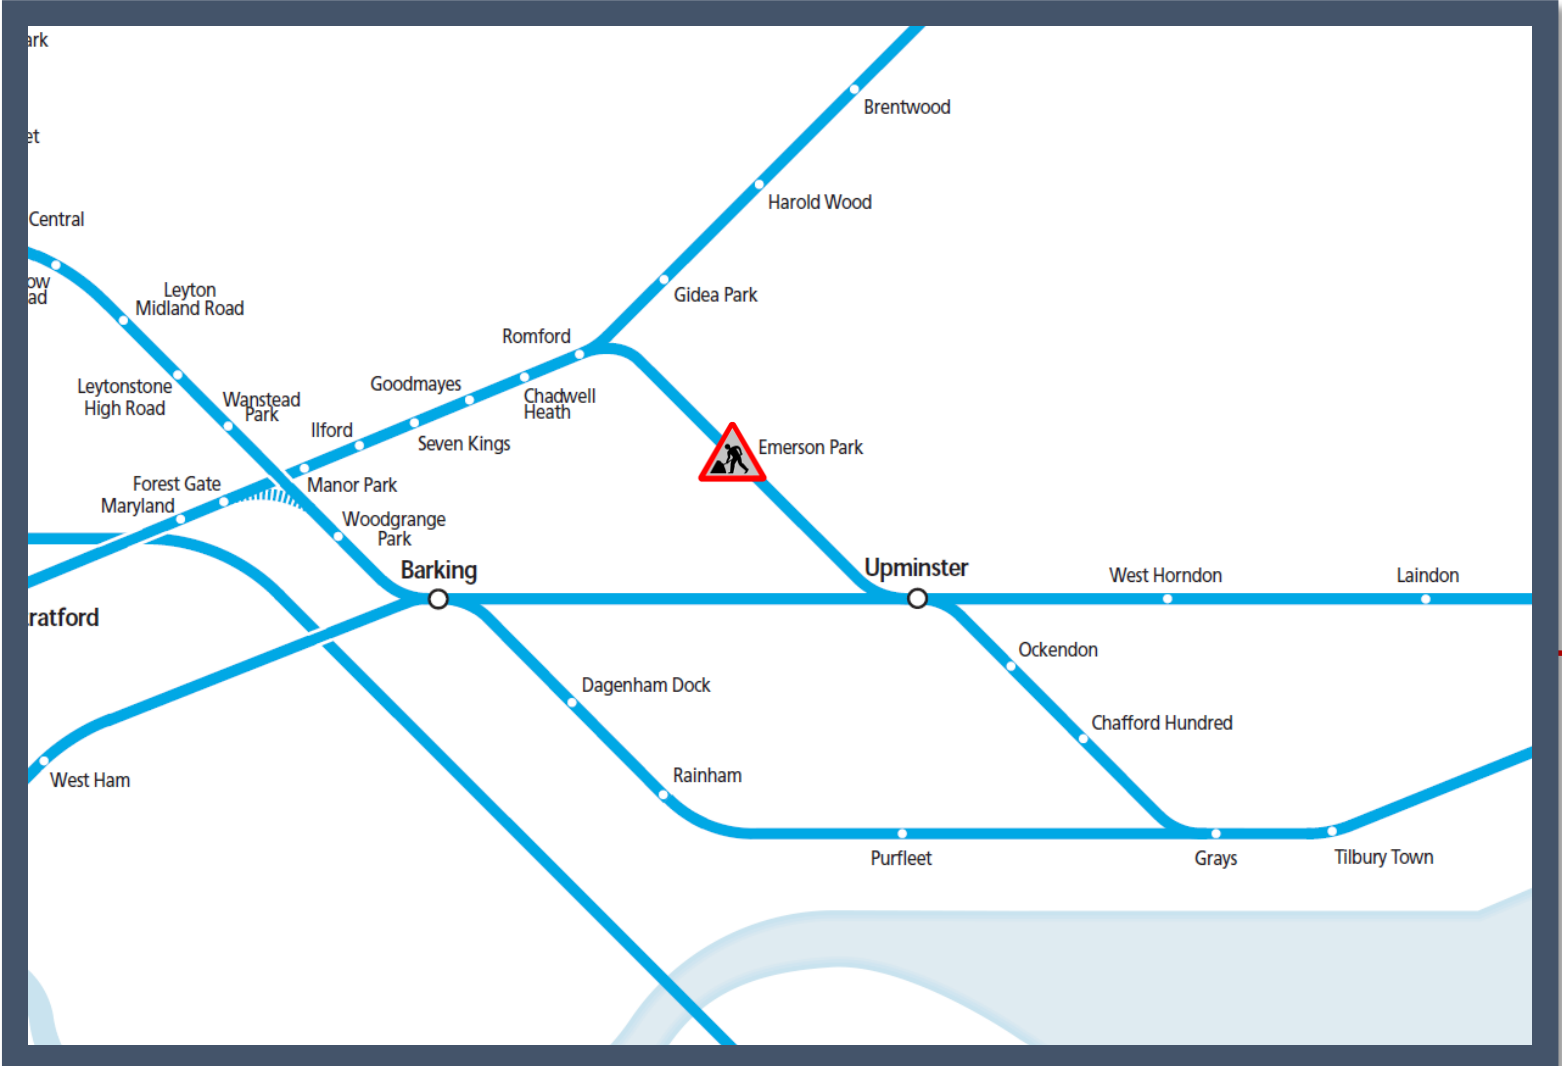

# No trains between Romford and Upminster TOC affected: London Overground

Key:

	Engineering Works
---	-------------------