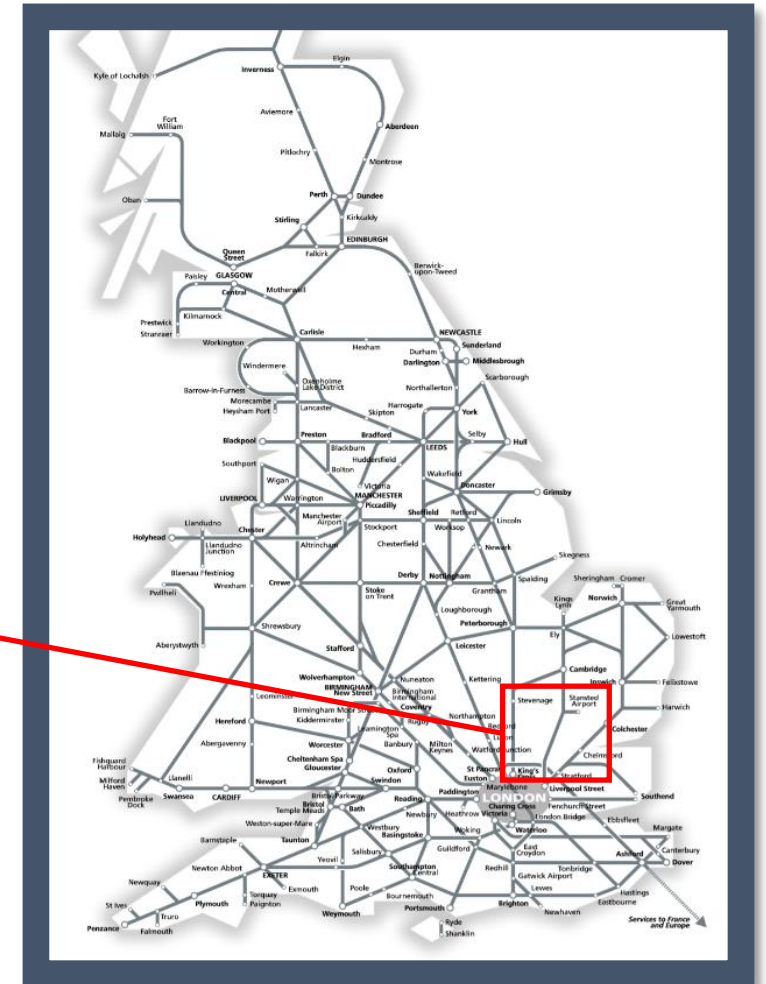

Amended Greater Anglia services at Roydon.

TOC affected: Greater Anglia

Key:

Engineering Works