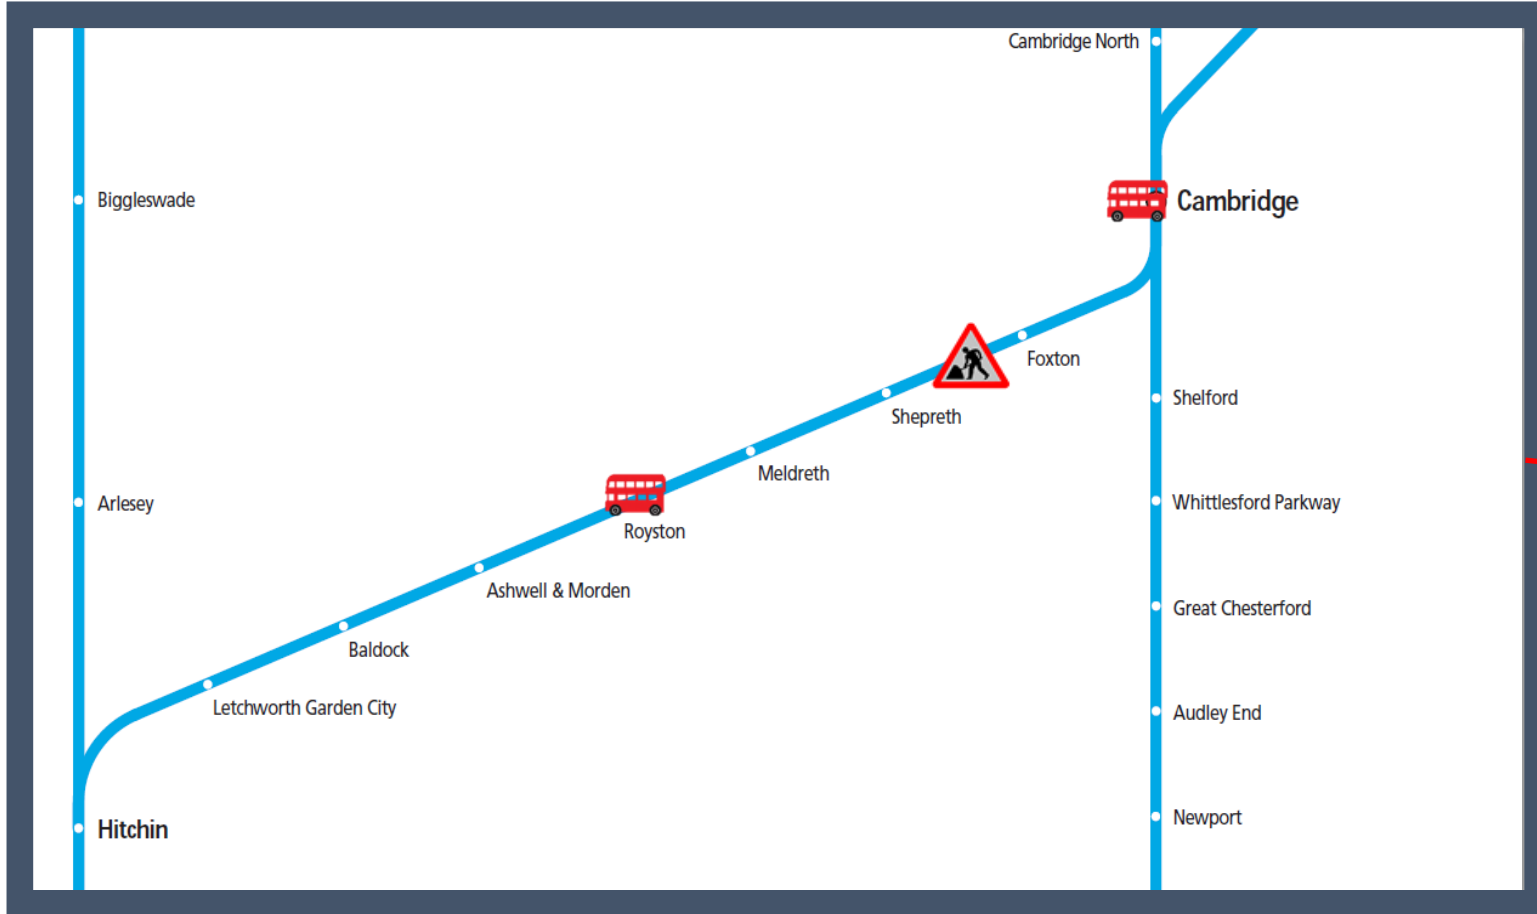

Buses replace trains between Cambridge and Royston

TOCs affected: Great Northern and Thameslink

Key:

Engineering Works

Bus Replacement Services