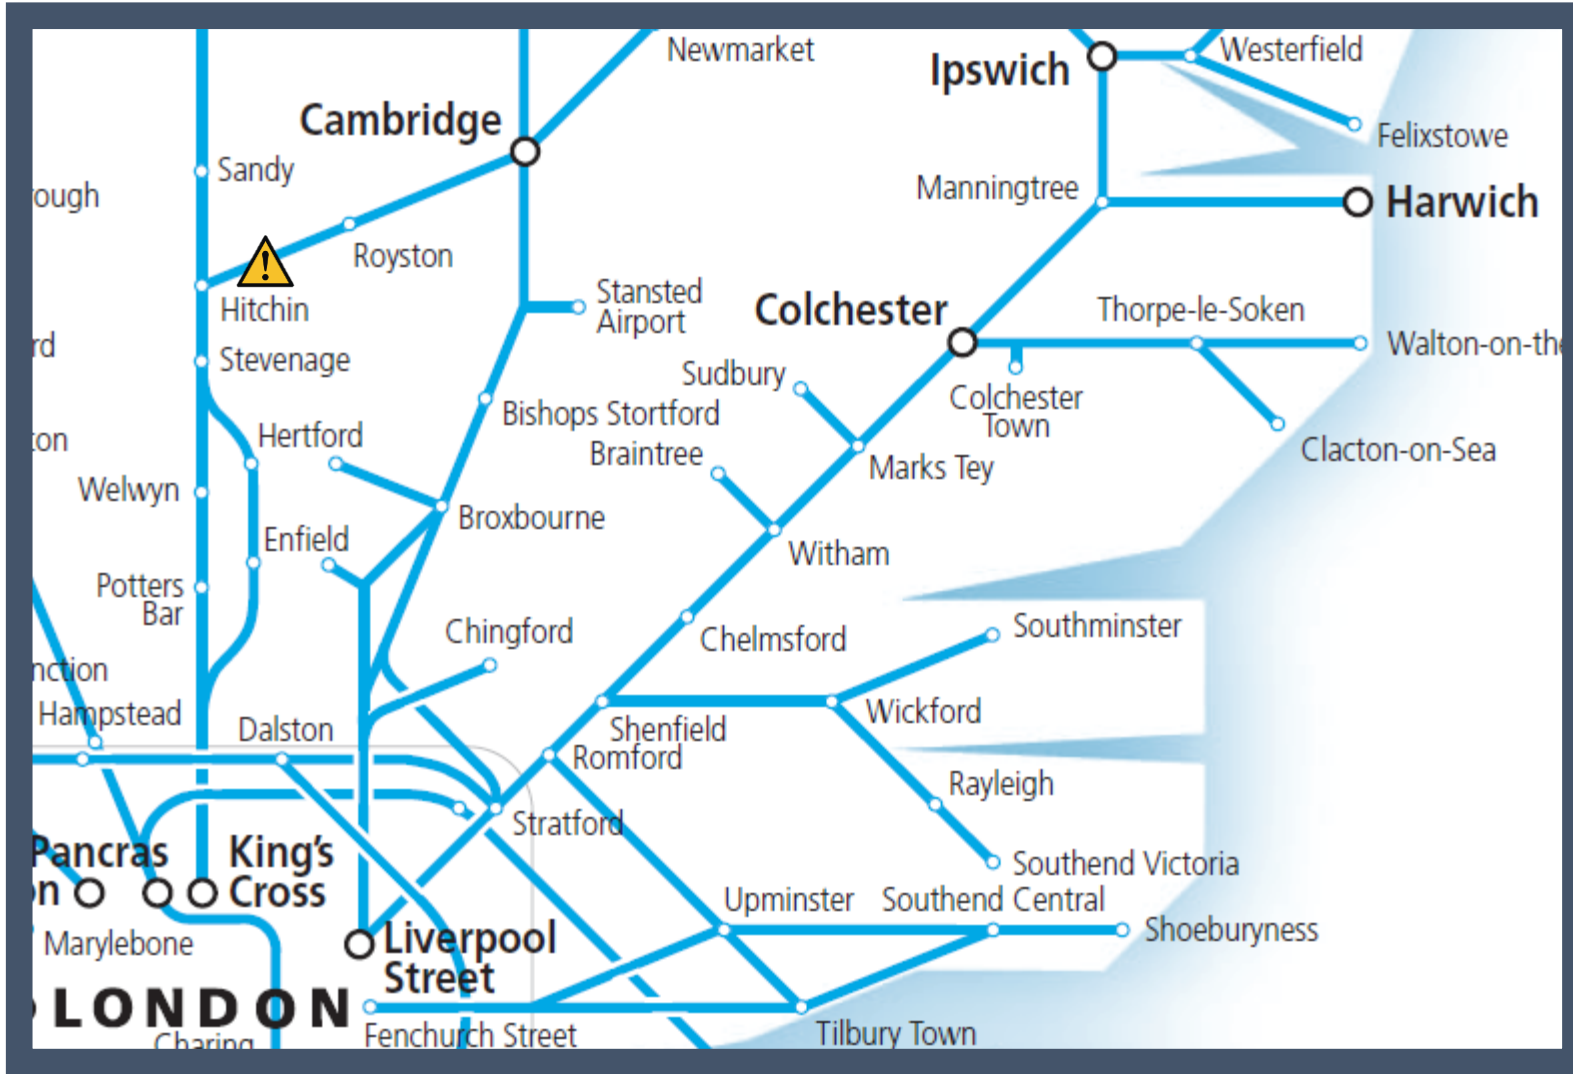

# A points failure between Royston and Hitchin

TOC affected: Great Northern, Thameslink

Key:

	Disruption
--	------------