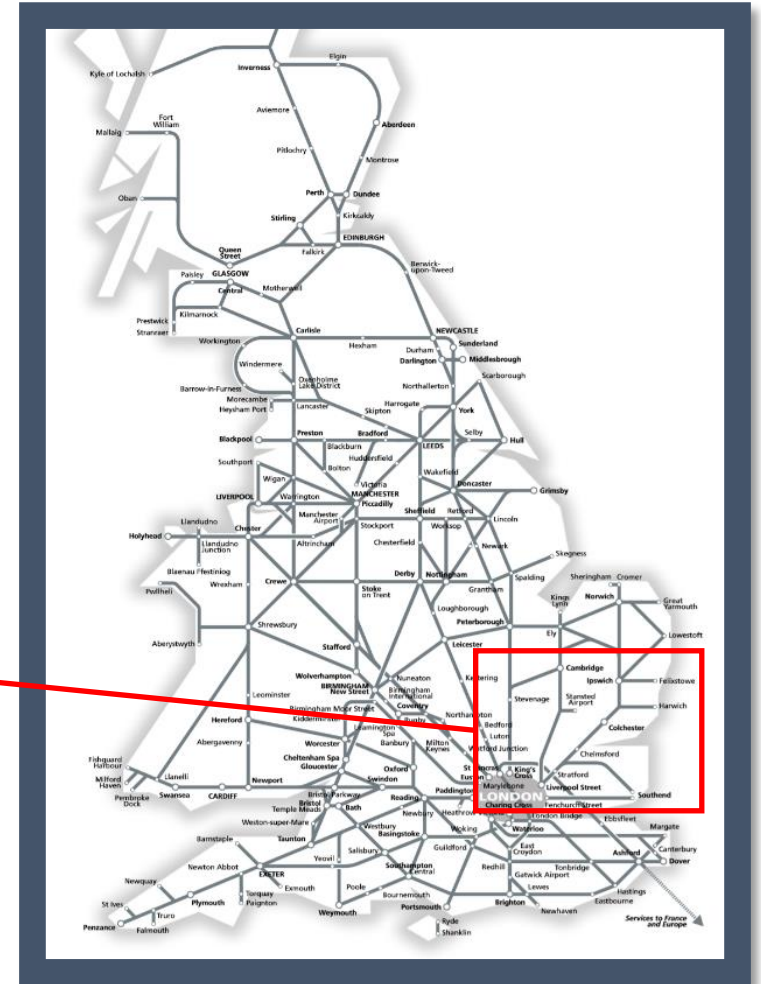

# A points failure between Royston and Hitchin

TOC affected: Great Northern, Thameslink

Key:

	Disruption
--	------------