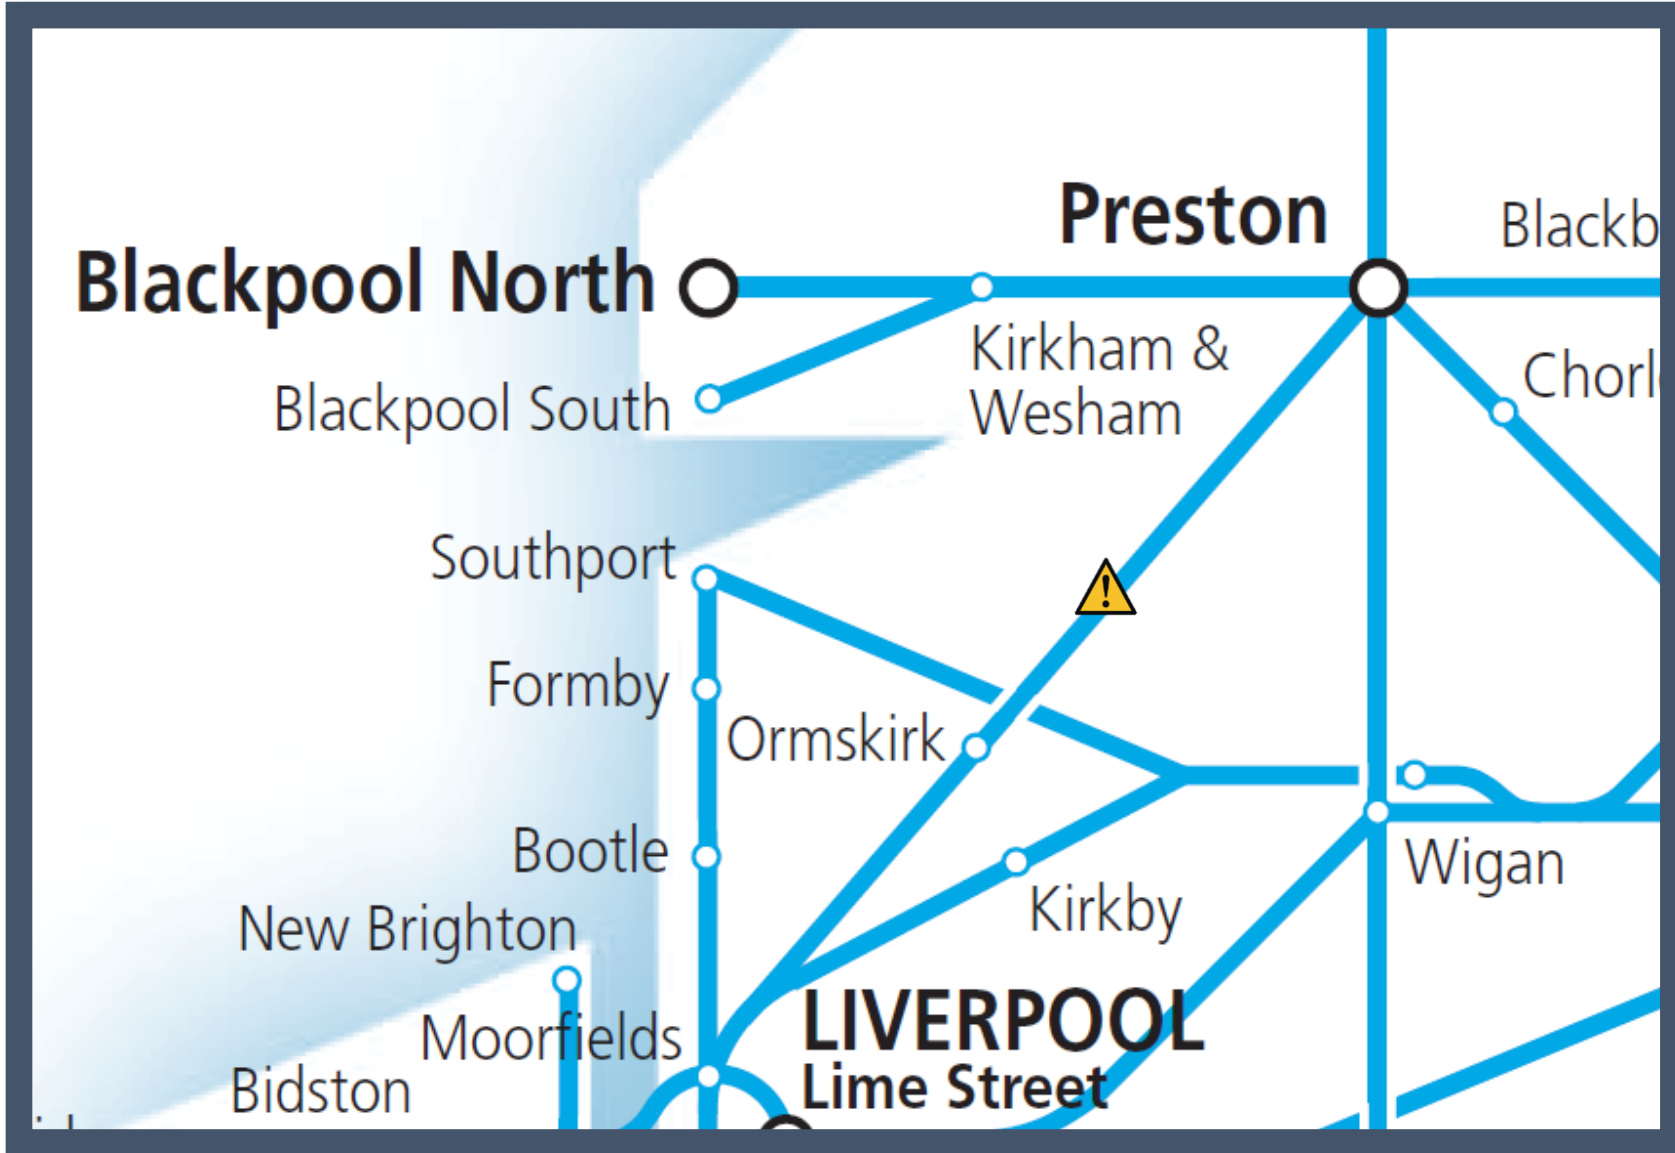

A points failure between Preston and Ormskirk  
TOC affected: Northern

Key:

Disruption