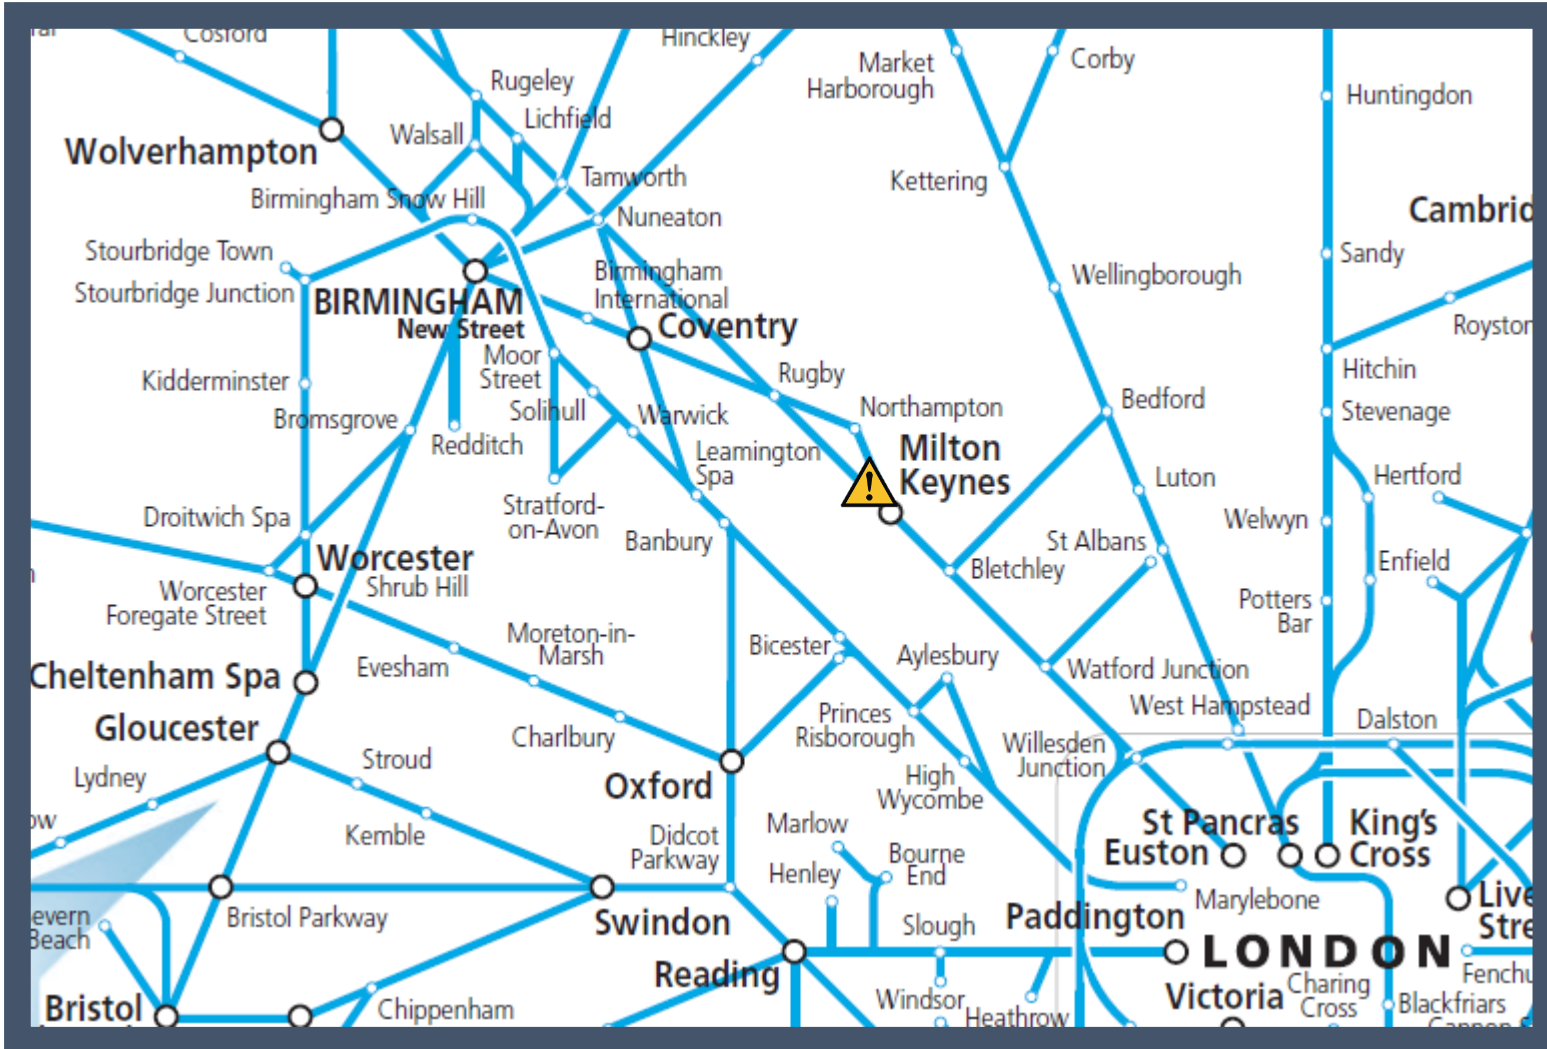

A fault on a train between Northampton and Milton Keynes Central TOCs affected: Avanti West Coast and London Northwestern Railway

Key:

Disruption