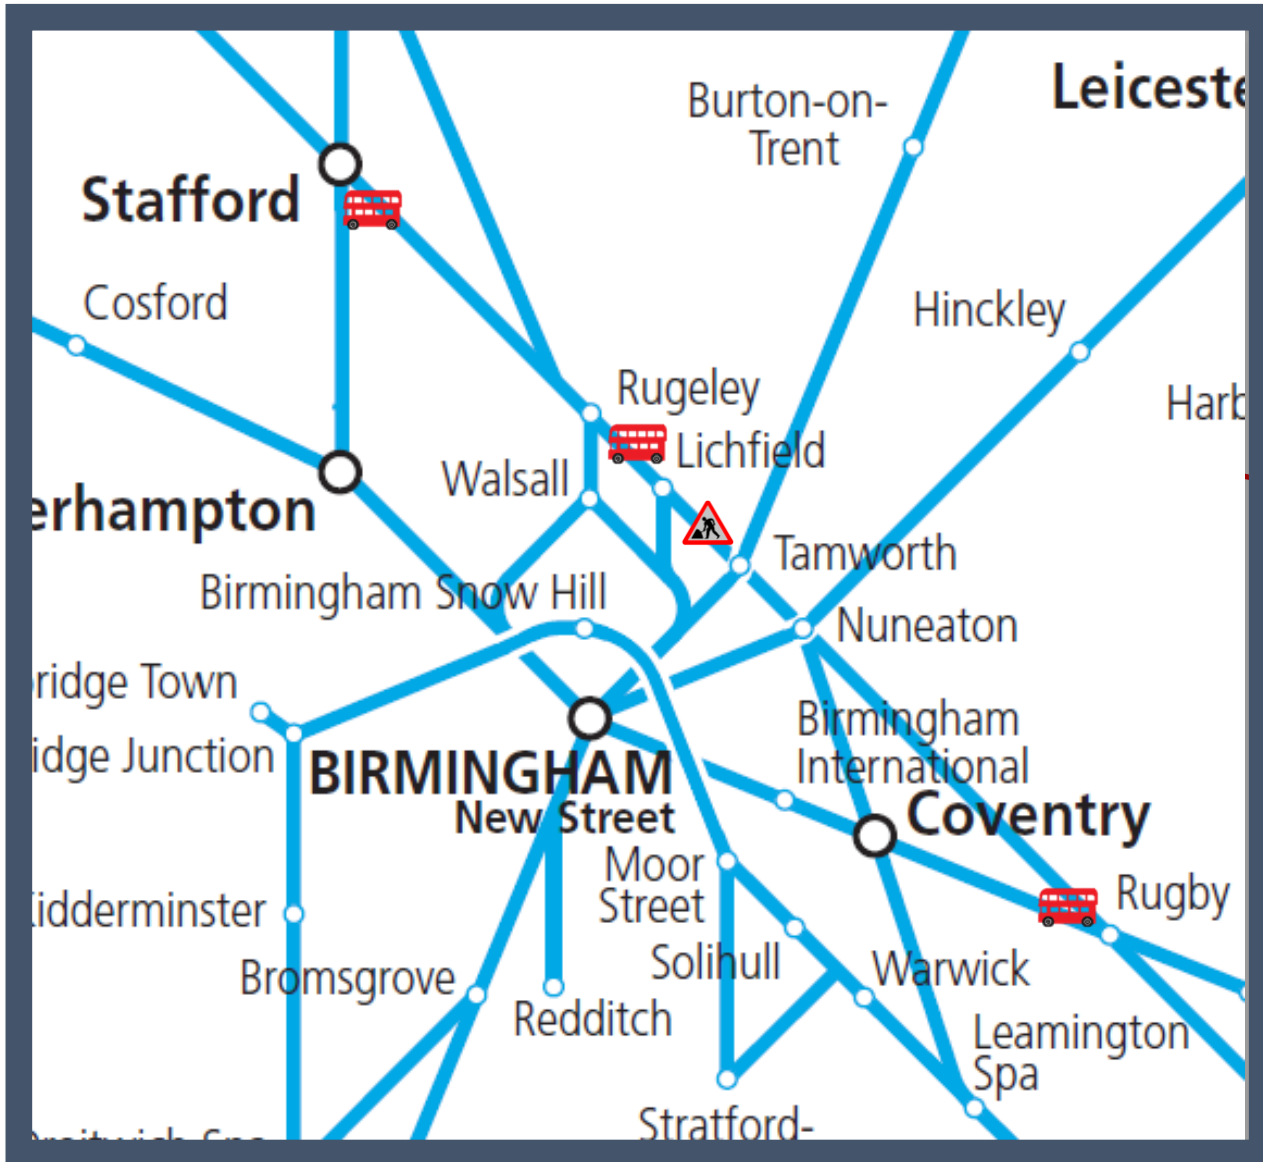

Buses replace morning trains between Rugby and Stafford

TOCs affected: Avanti West Coast, London Northwestern Railways

Key:

Engineering Works

Bus Replacement Services