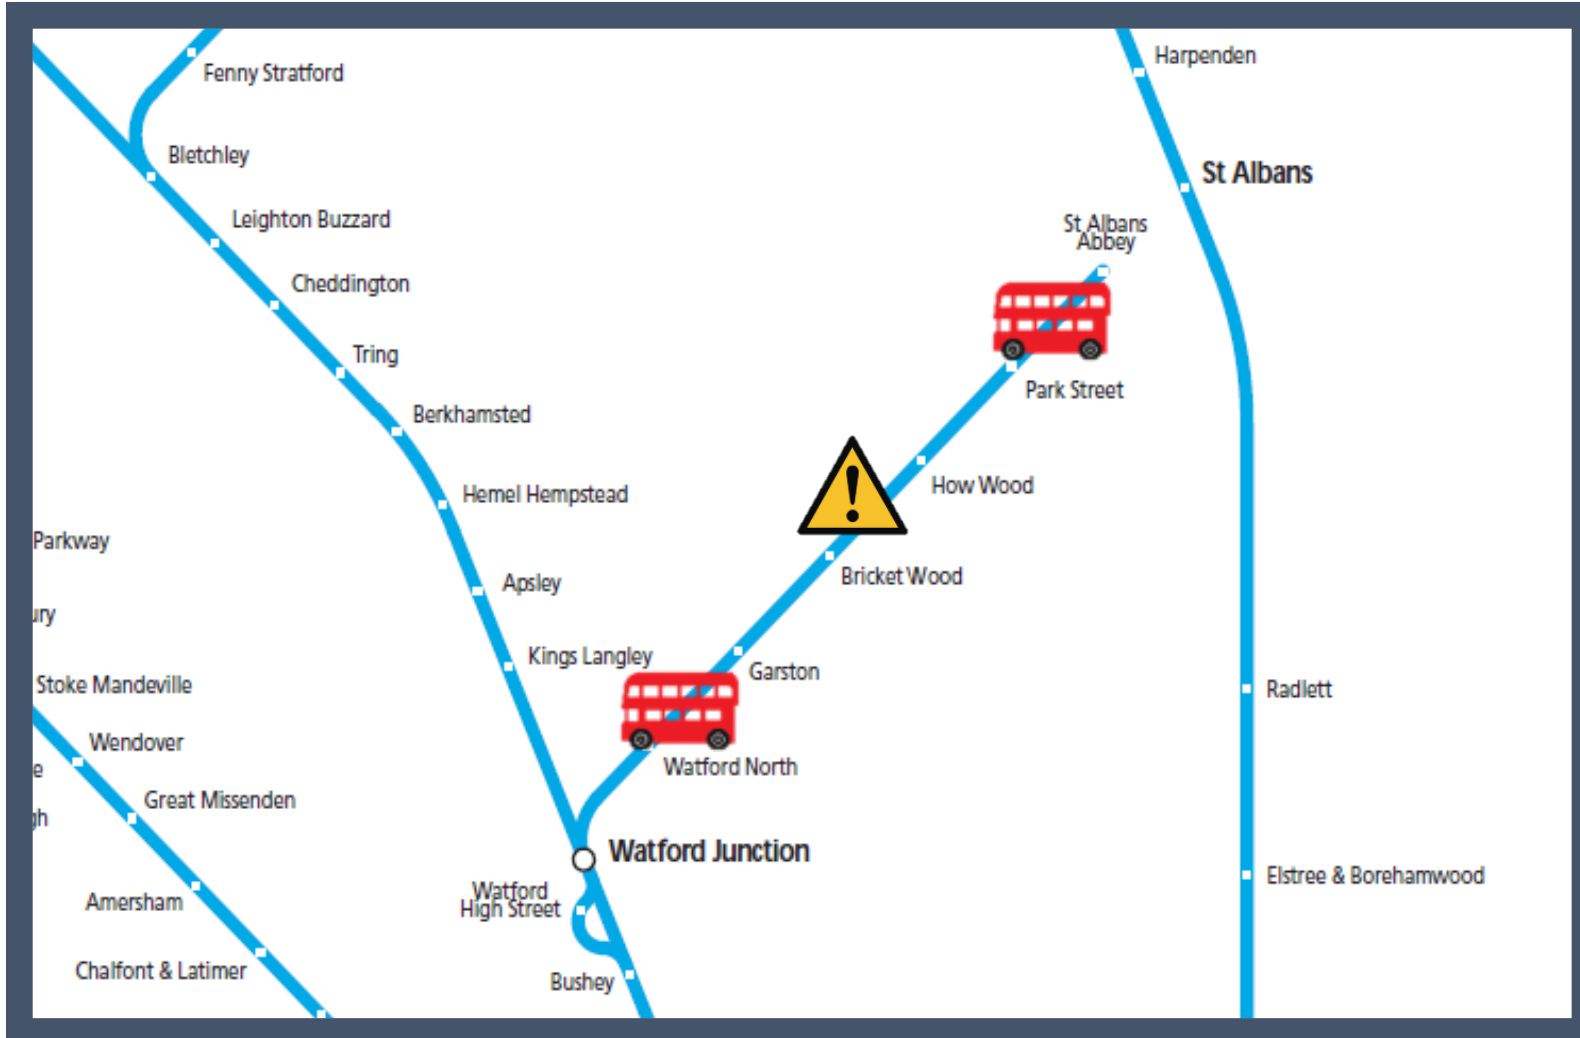

A fault on a train between Watford Junction and St Albans Abbey TOC affected: London Northwestern Railway

Key:

Disruption

Bus Replacement Service