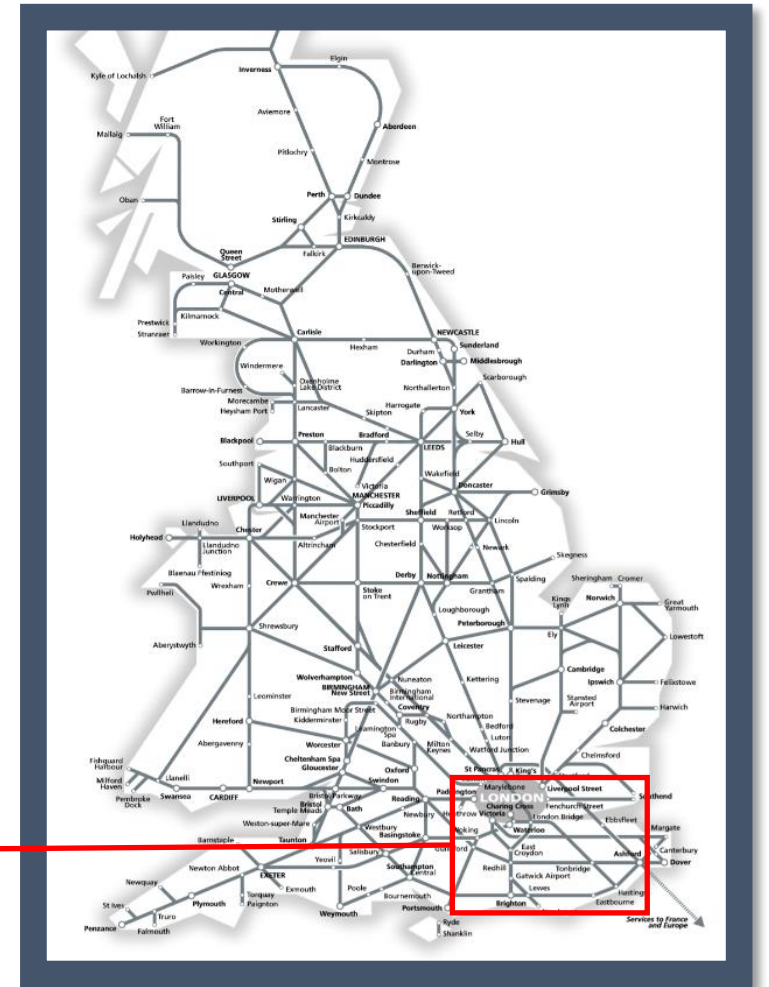

A short notice change to the timetable between Dartford and London Victoria

TOC affected: Southeastern

Key:

	Disruption
---	------------