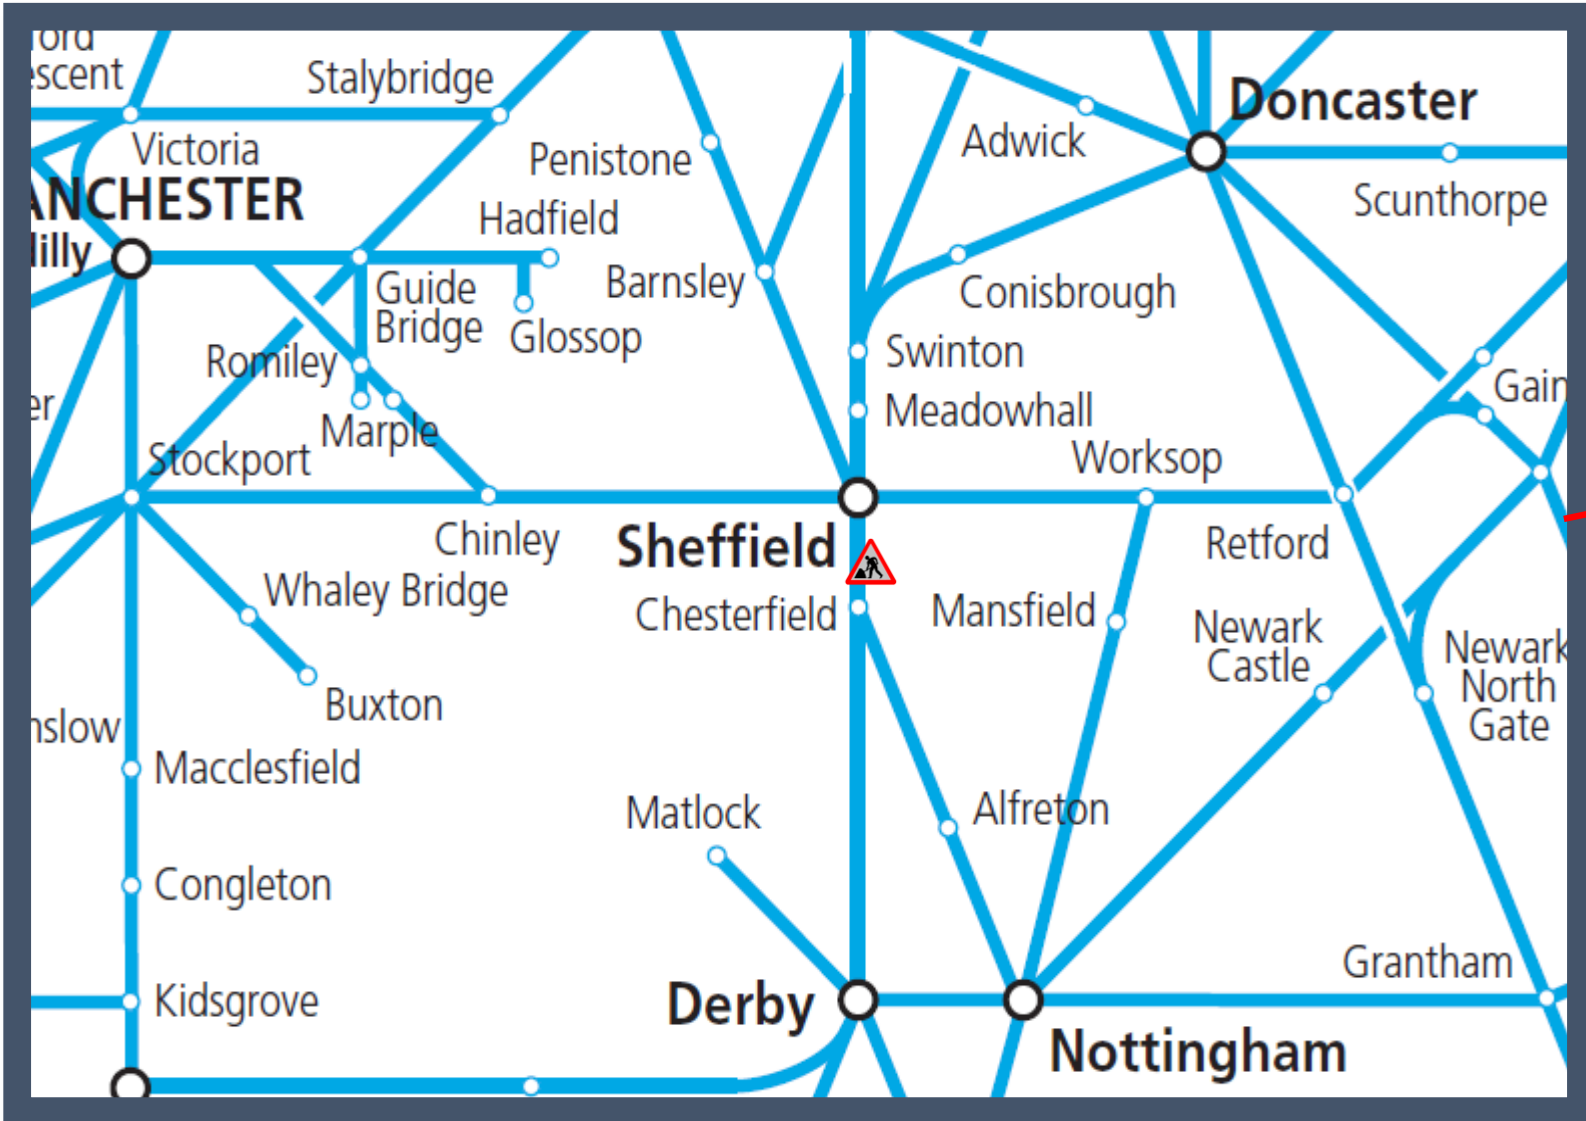

Amended morning trains between Sheffield and Chesterfield

TOCs affected: CrossCountry, East Midlands Railway, Northern

Key:

Engineering Works