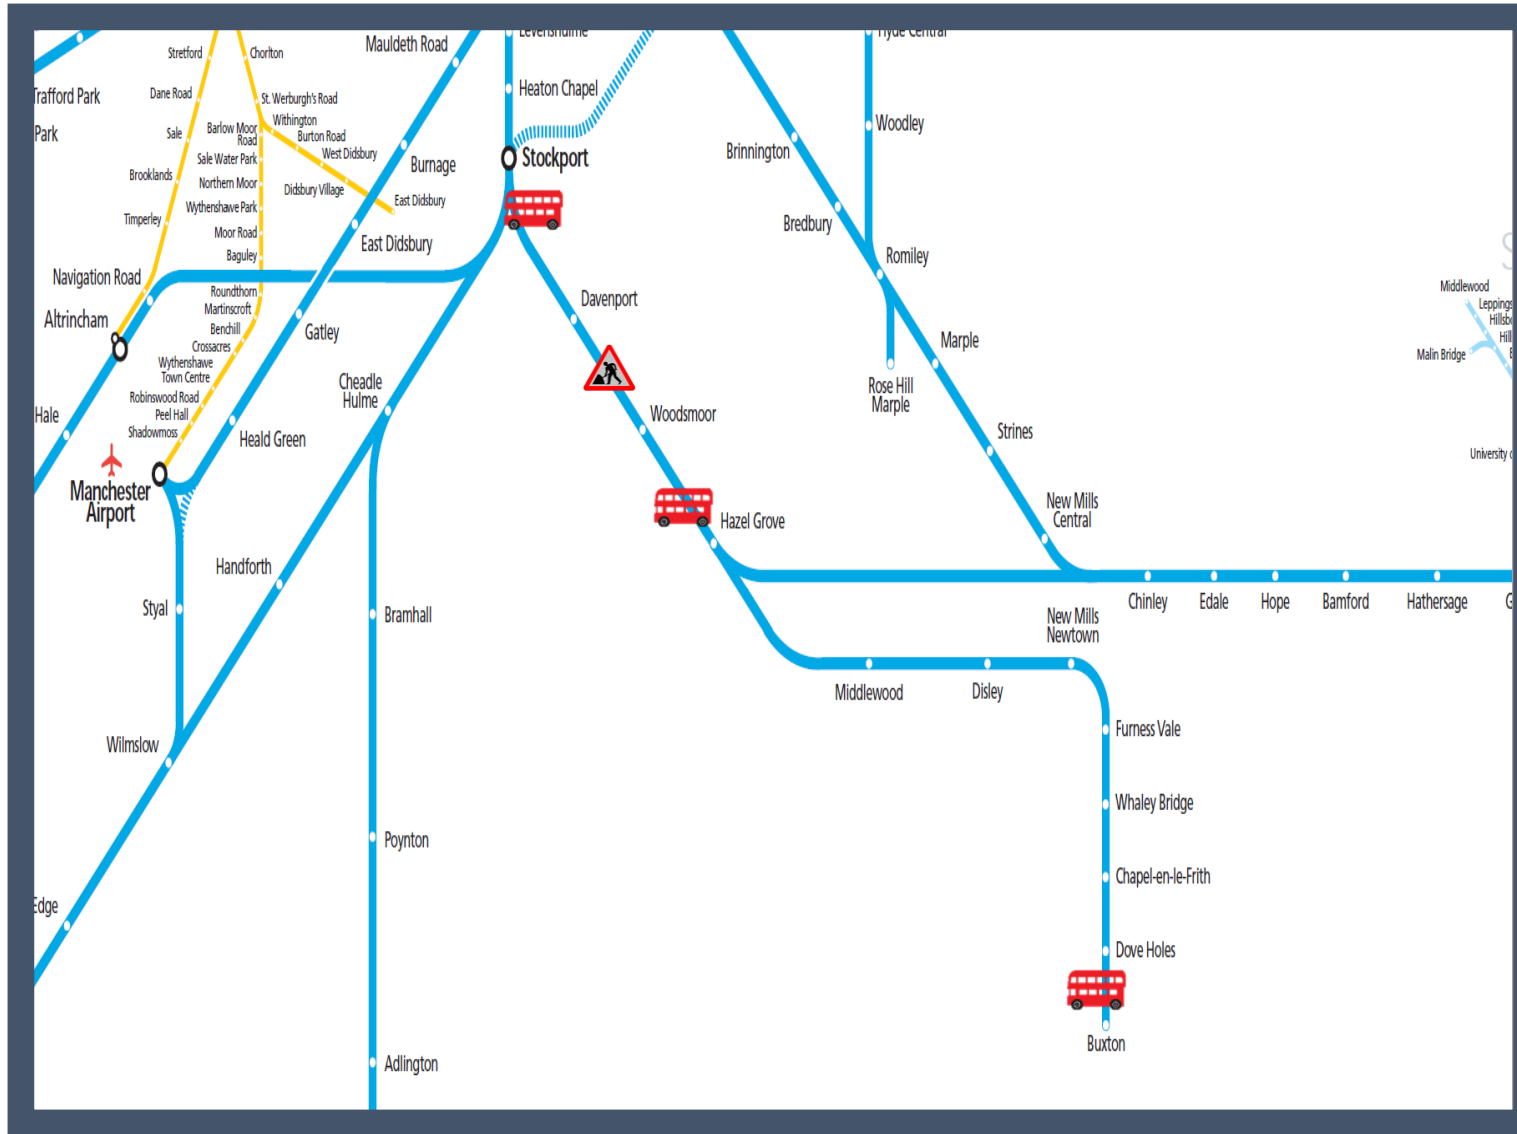

Buses replace trains between Stockport and Hazel Grove / Buxton

TOC affected Northern

Key:

	Engineering Works
	Bus Replacement Services