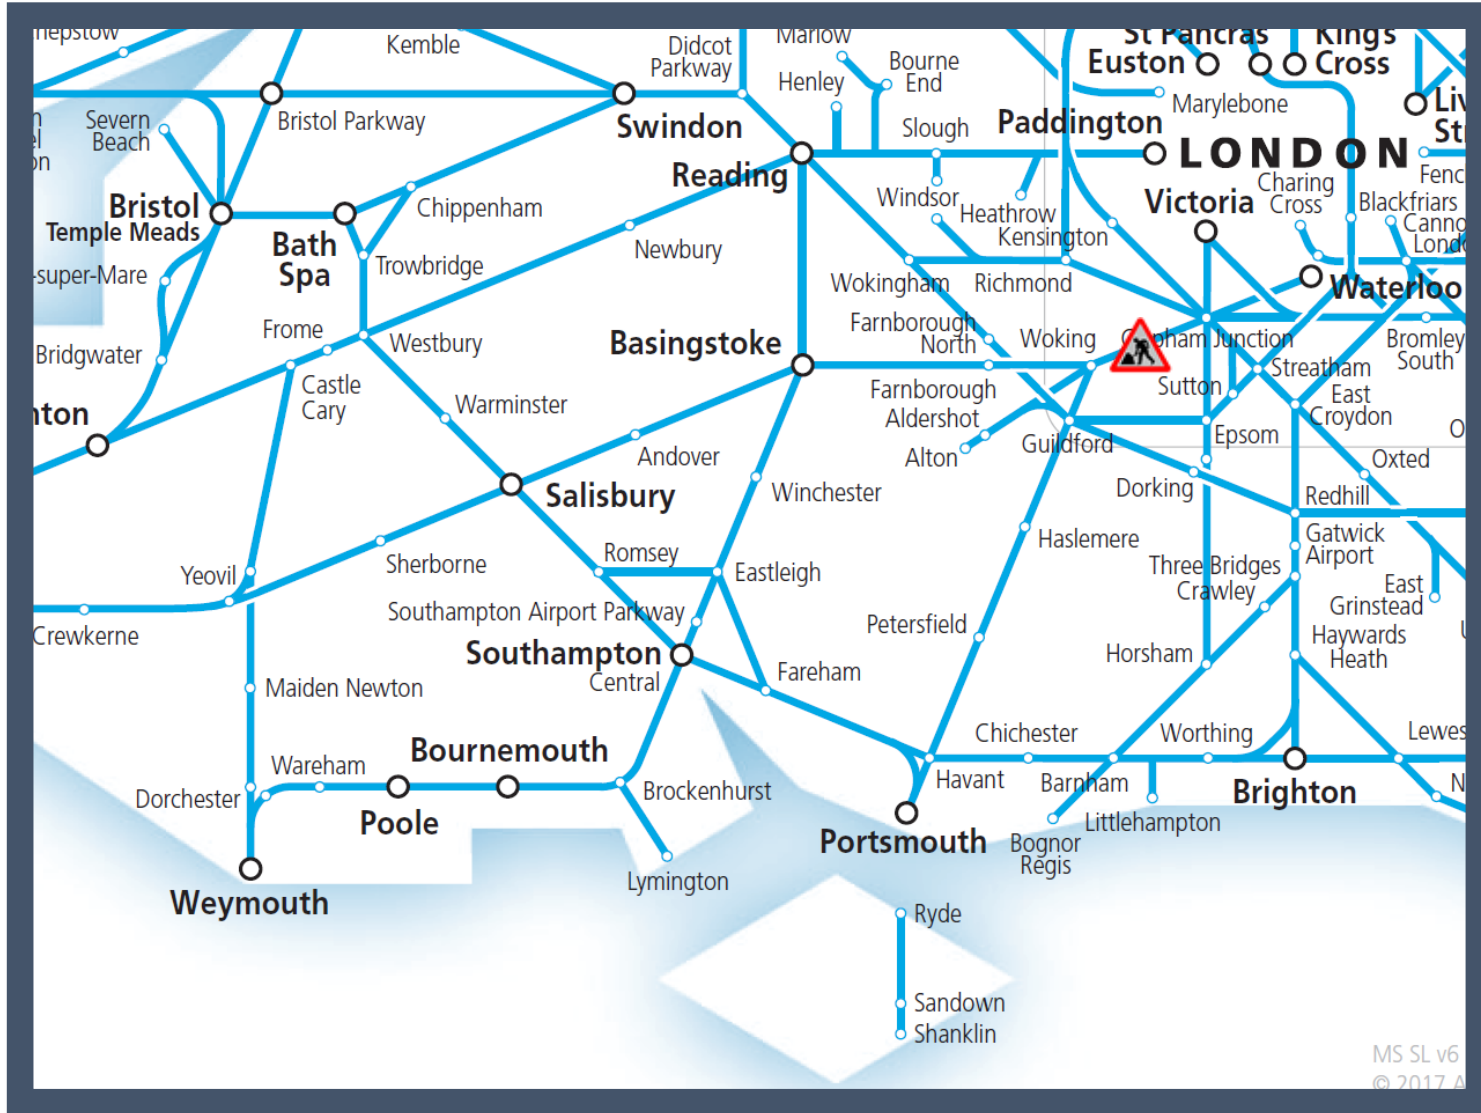

# Amended South Western Railway services

TOC affected: South Western Railway

Key:

Engineering Works