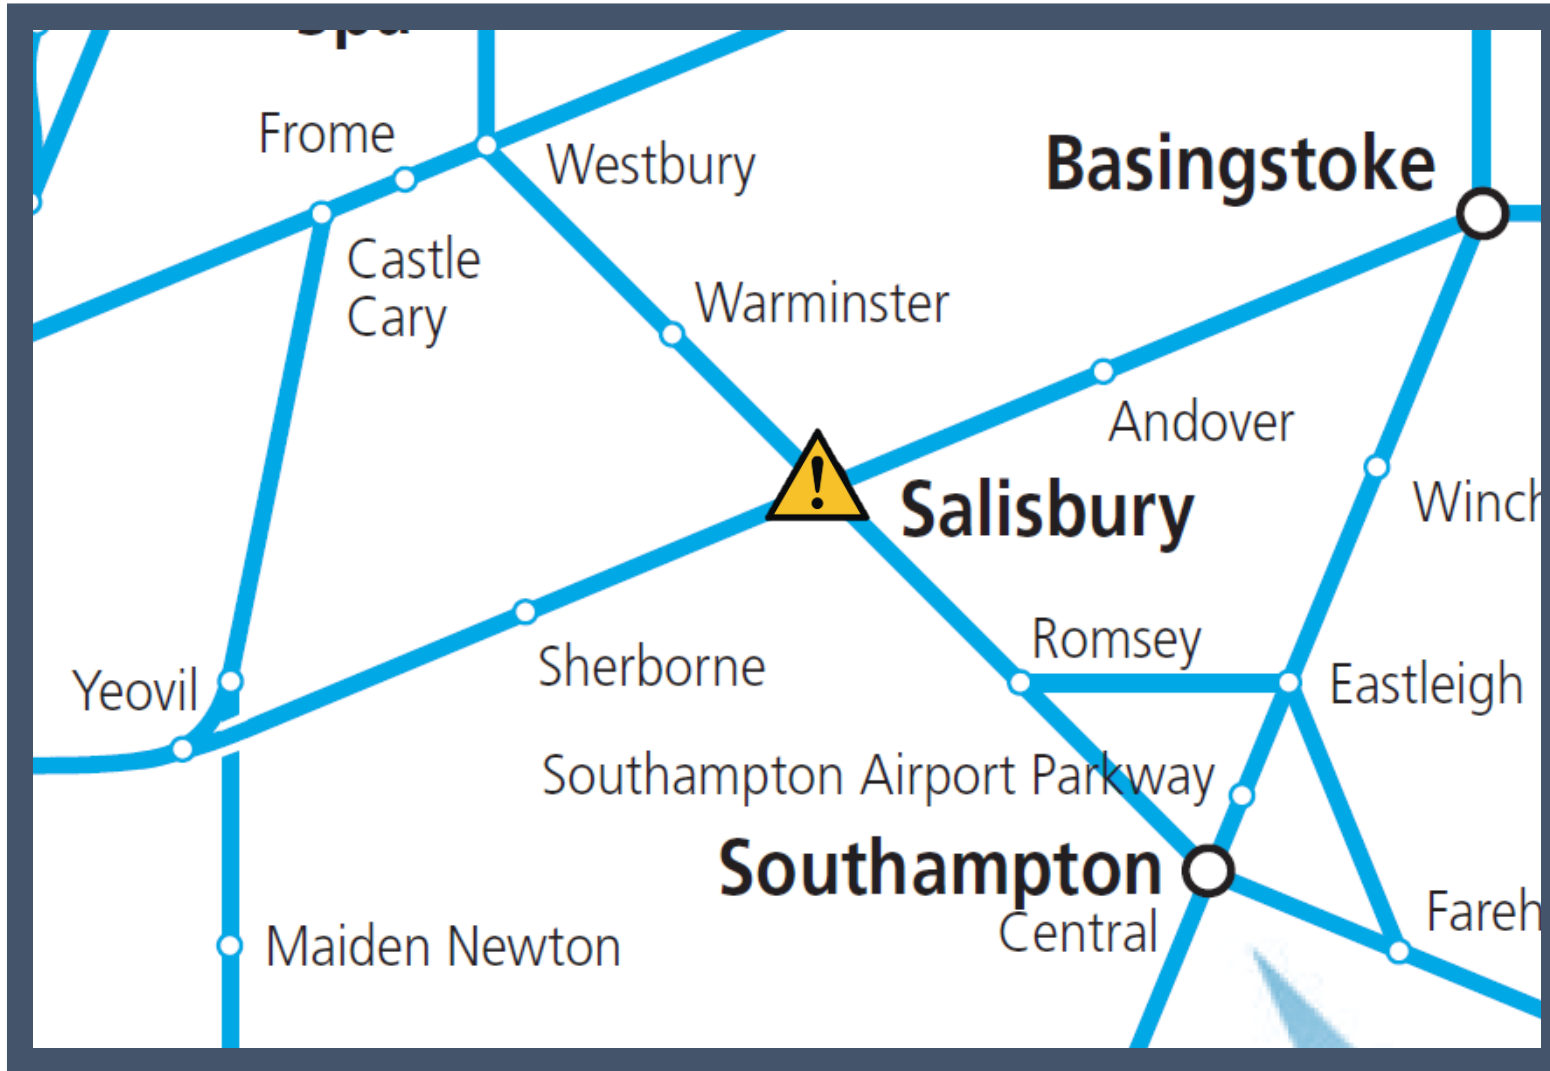

Slippery rails in the Salisbury area

TOCs affected: Great Western Railway; South Western Railway

Key:

Disruption