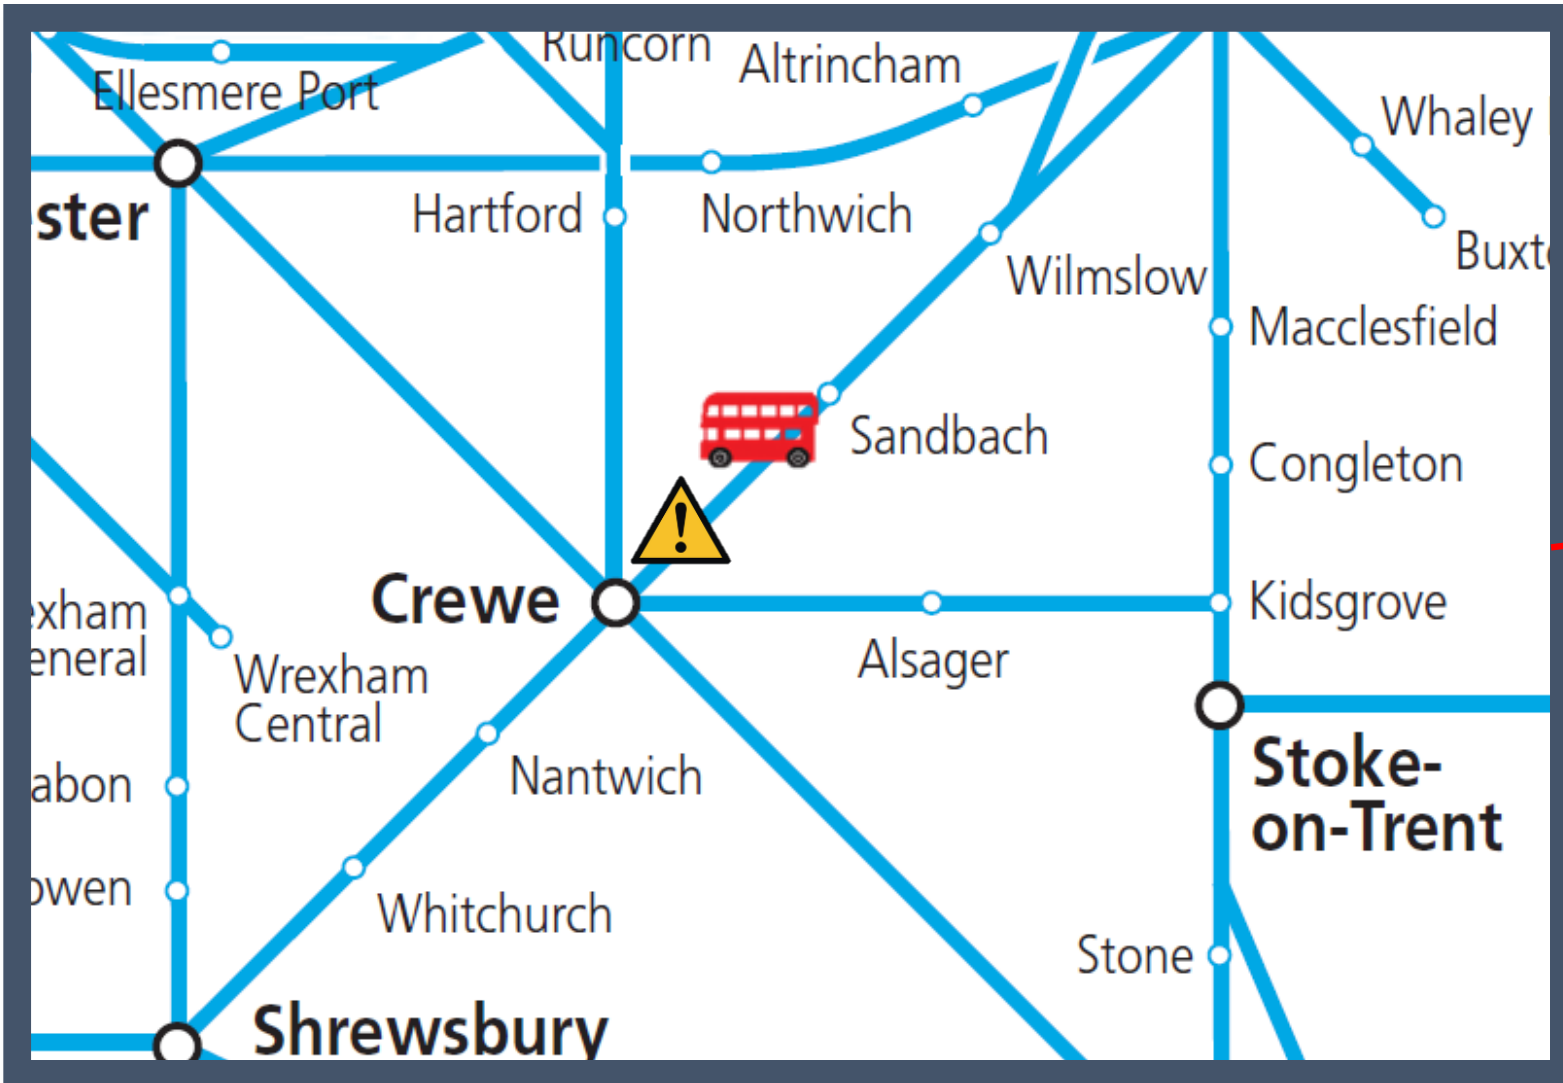

Obstruction on the line between Crewe and Sandbach

TOC affected: Northern

Key:

Disruption

Bus Replacement Service