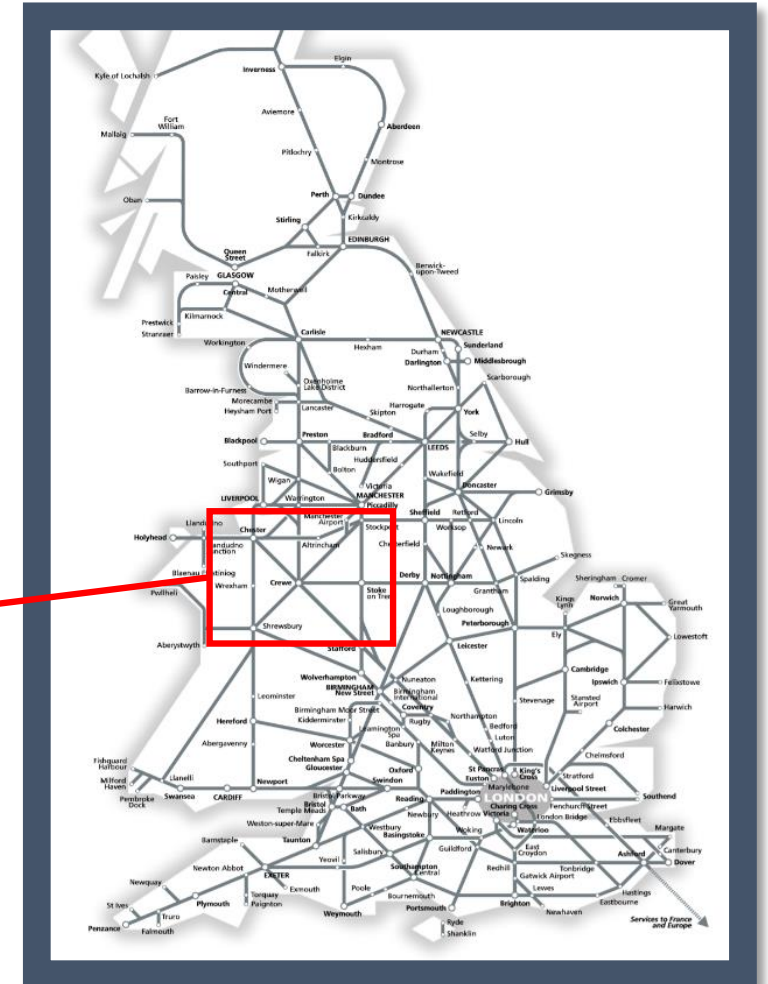

Obstruction on the line between Crewe and Sandbach

TOC affected: Northern

Key:

Disruption

Bus Replacement Service