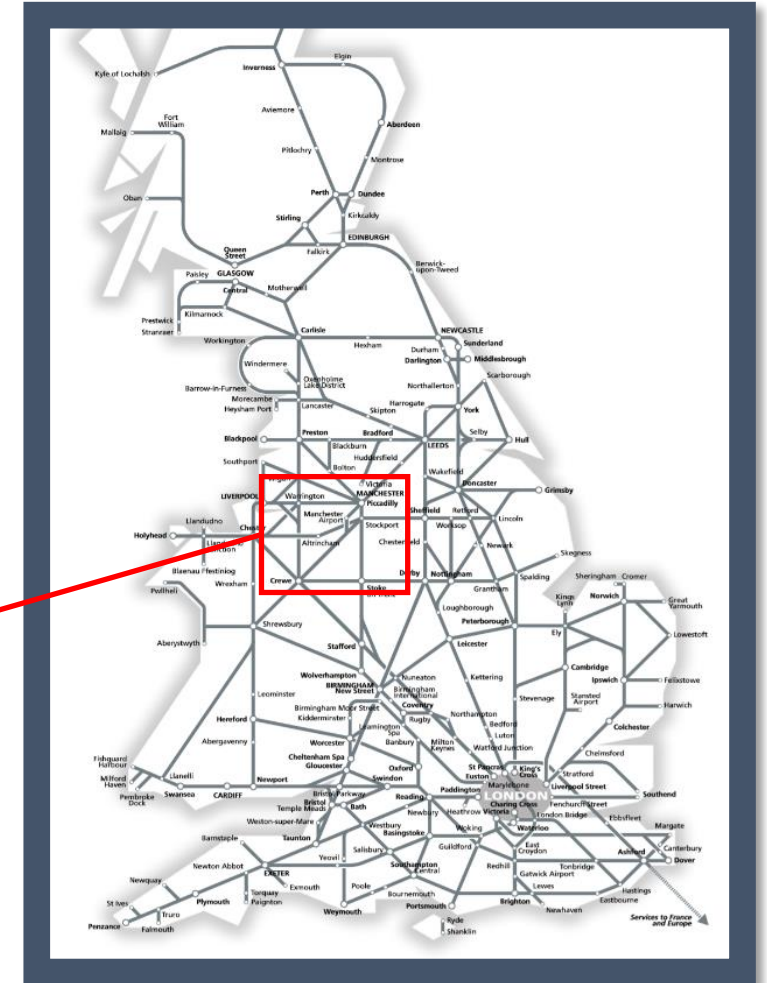

# A points failure at Crewe

TOCs affected: Avanti West Coast, Northern, Transport for Wales

Key:

	Disruption
--	------------