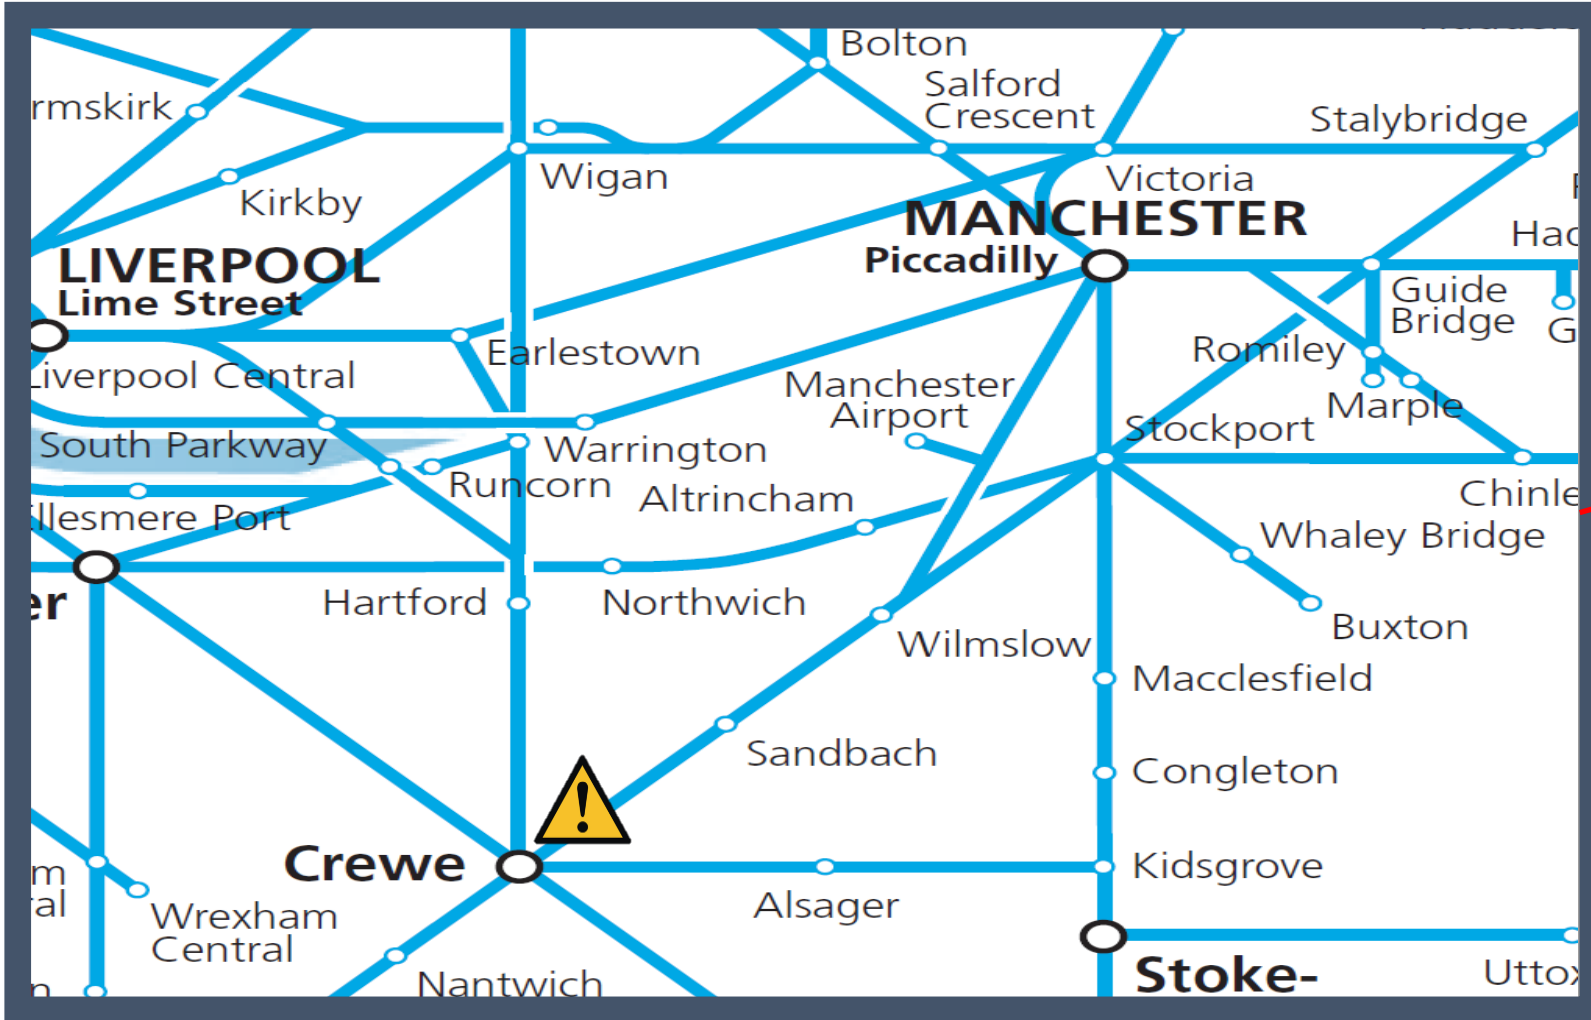

# A points failure at Crewe

TOCs affected: Avanti West Coast, Northern, Transport for Wales

Key:

	Disruption
--	------------