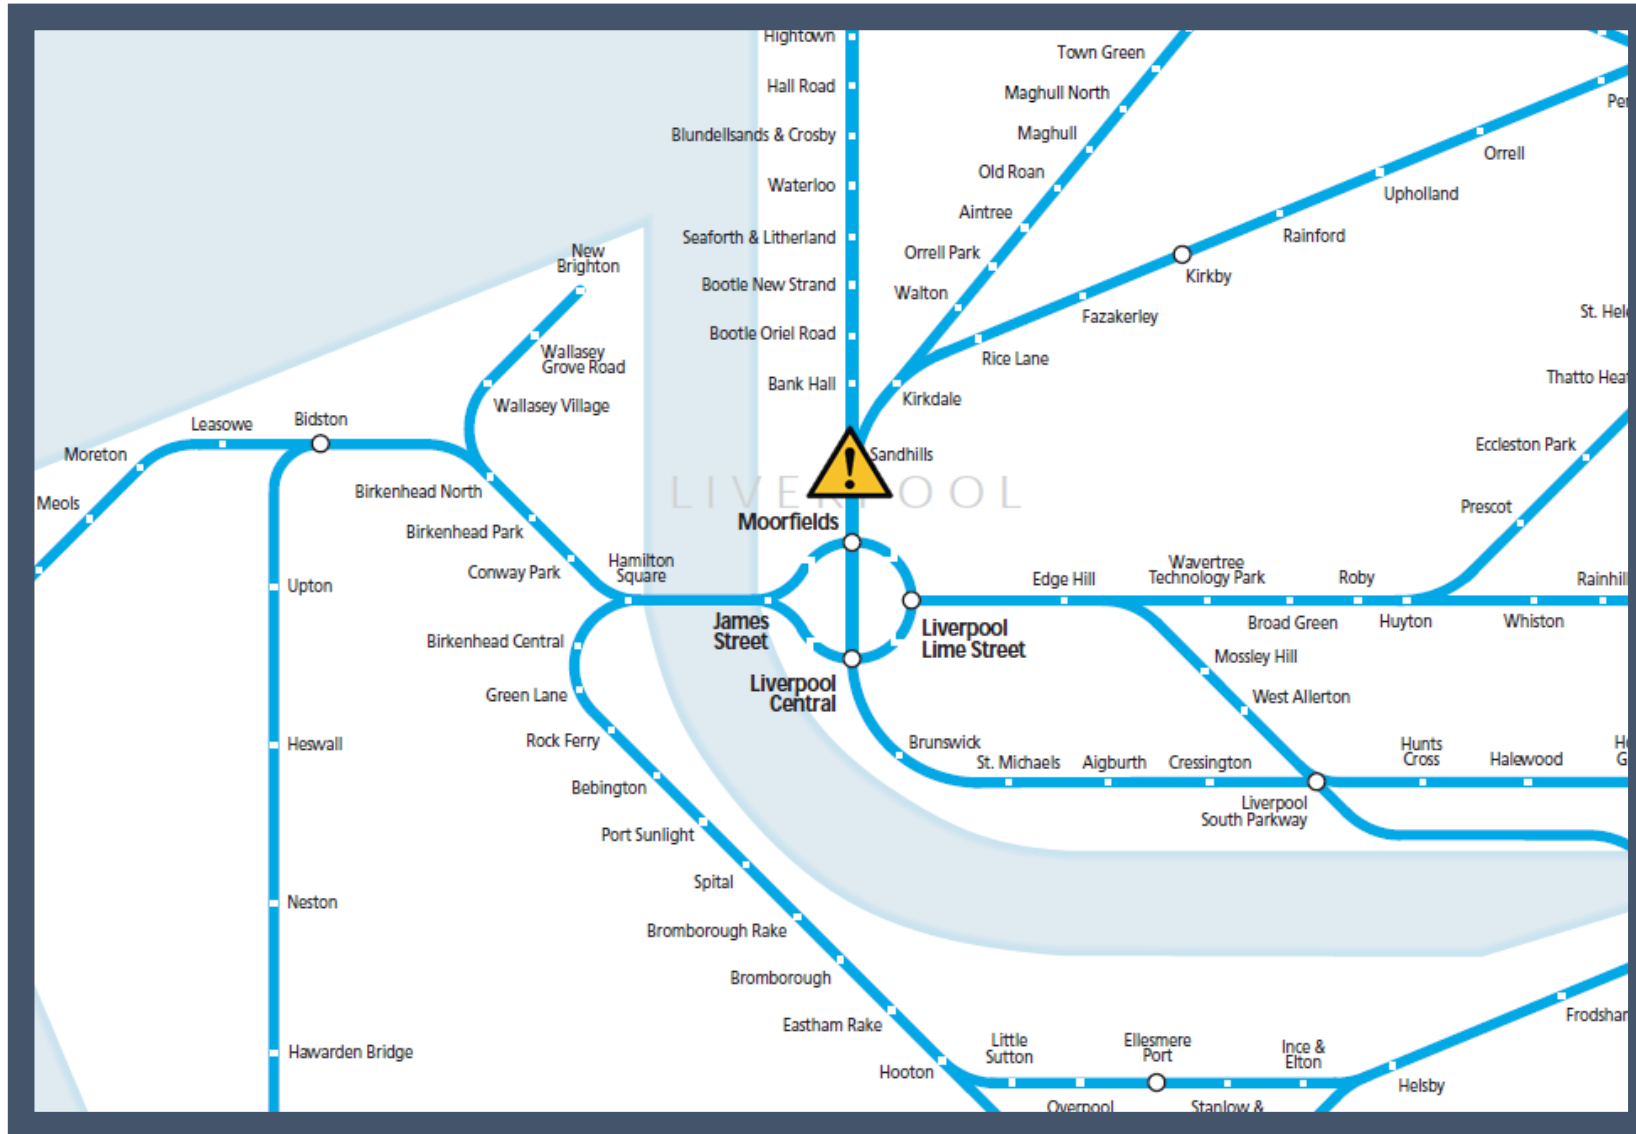

A broken down train between Moorfields and Sandhills

TOC affected: Merseyrail

Key:

Disruption