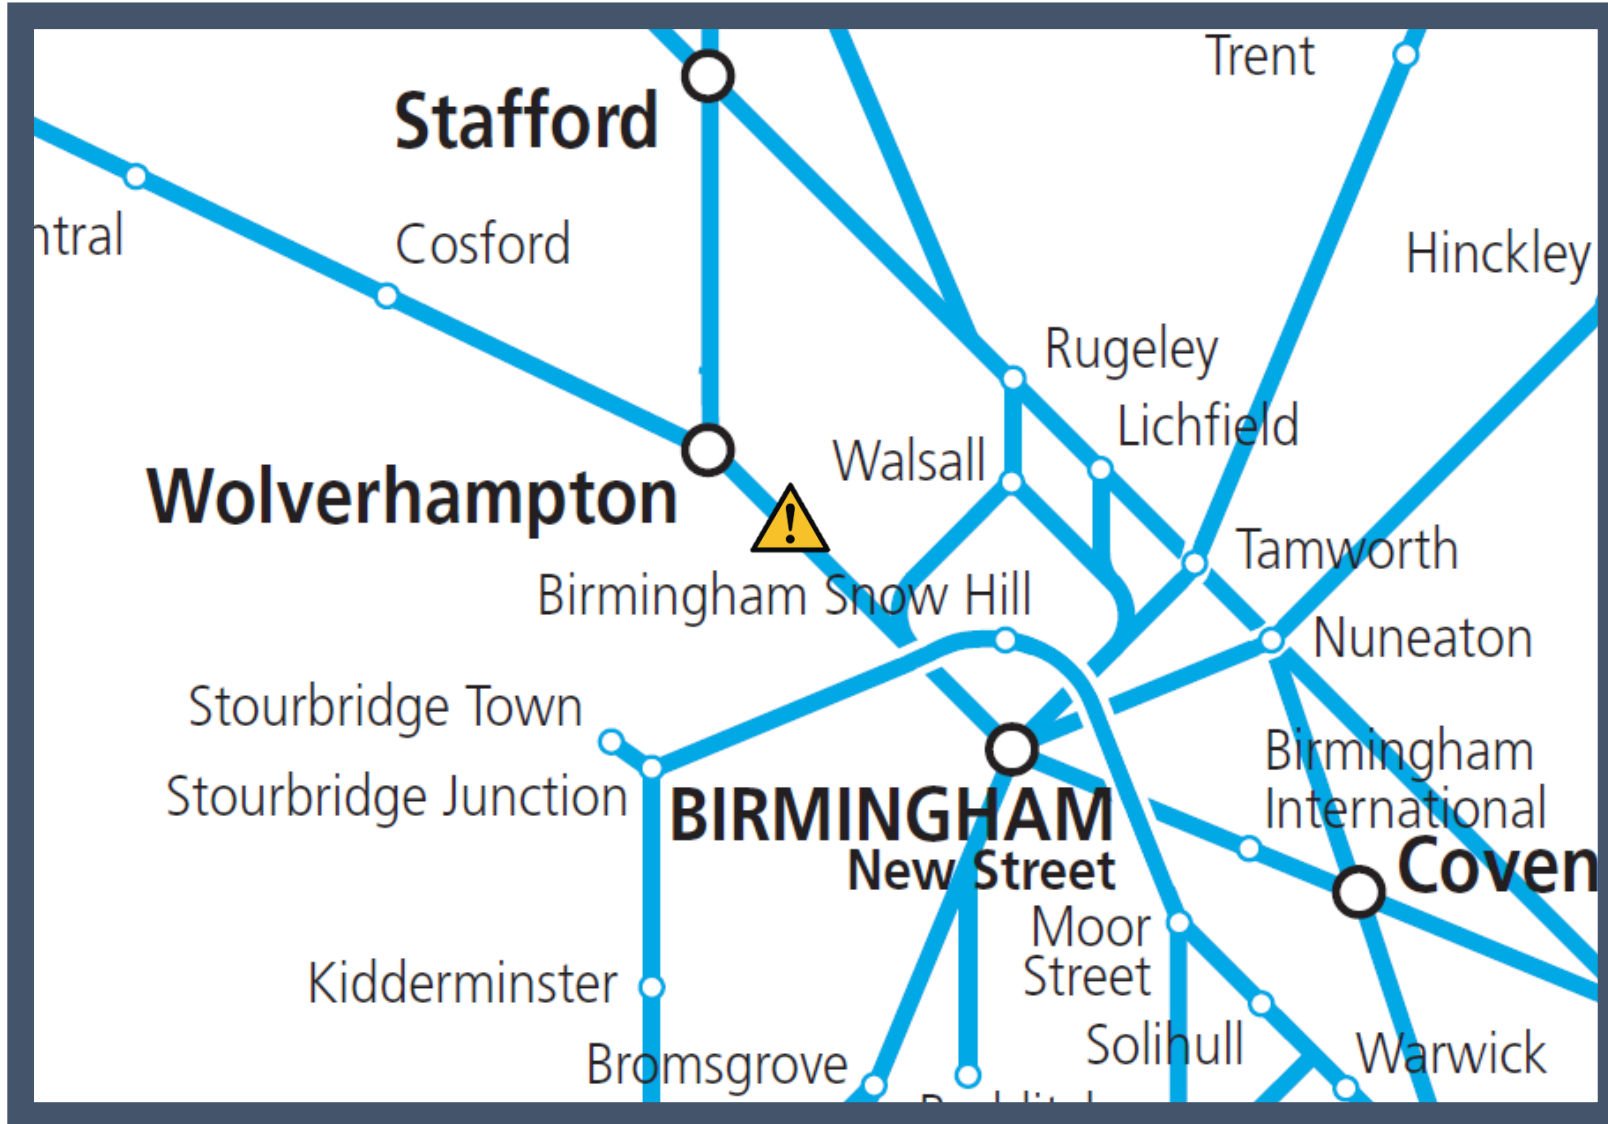

A fault on a train between Wolverhampton and Birmingham New Street
TOCs affected: Avanti West Coast, CrossCountry, London Northwestern
Railway, Transport for Wales, West Midlands Railway

Key:

	Disruption
---	------------