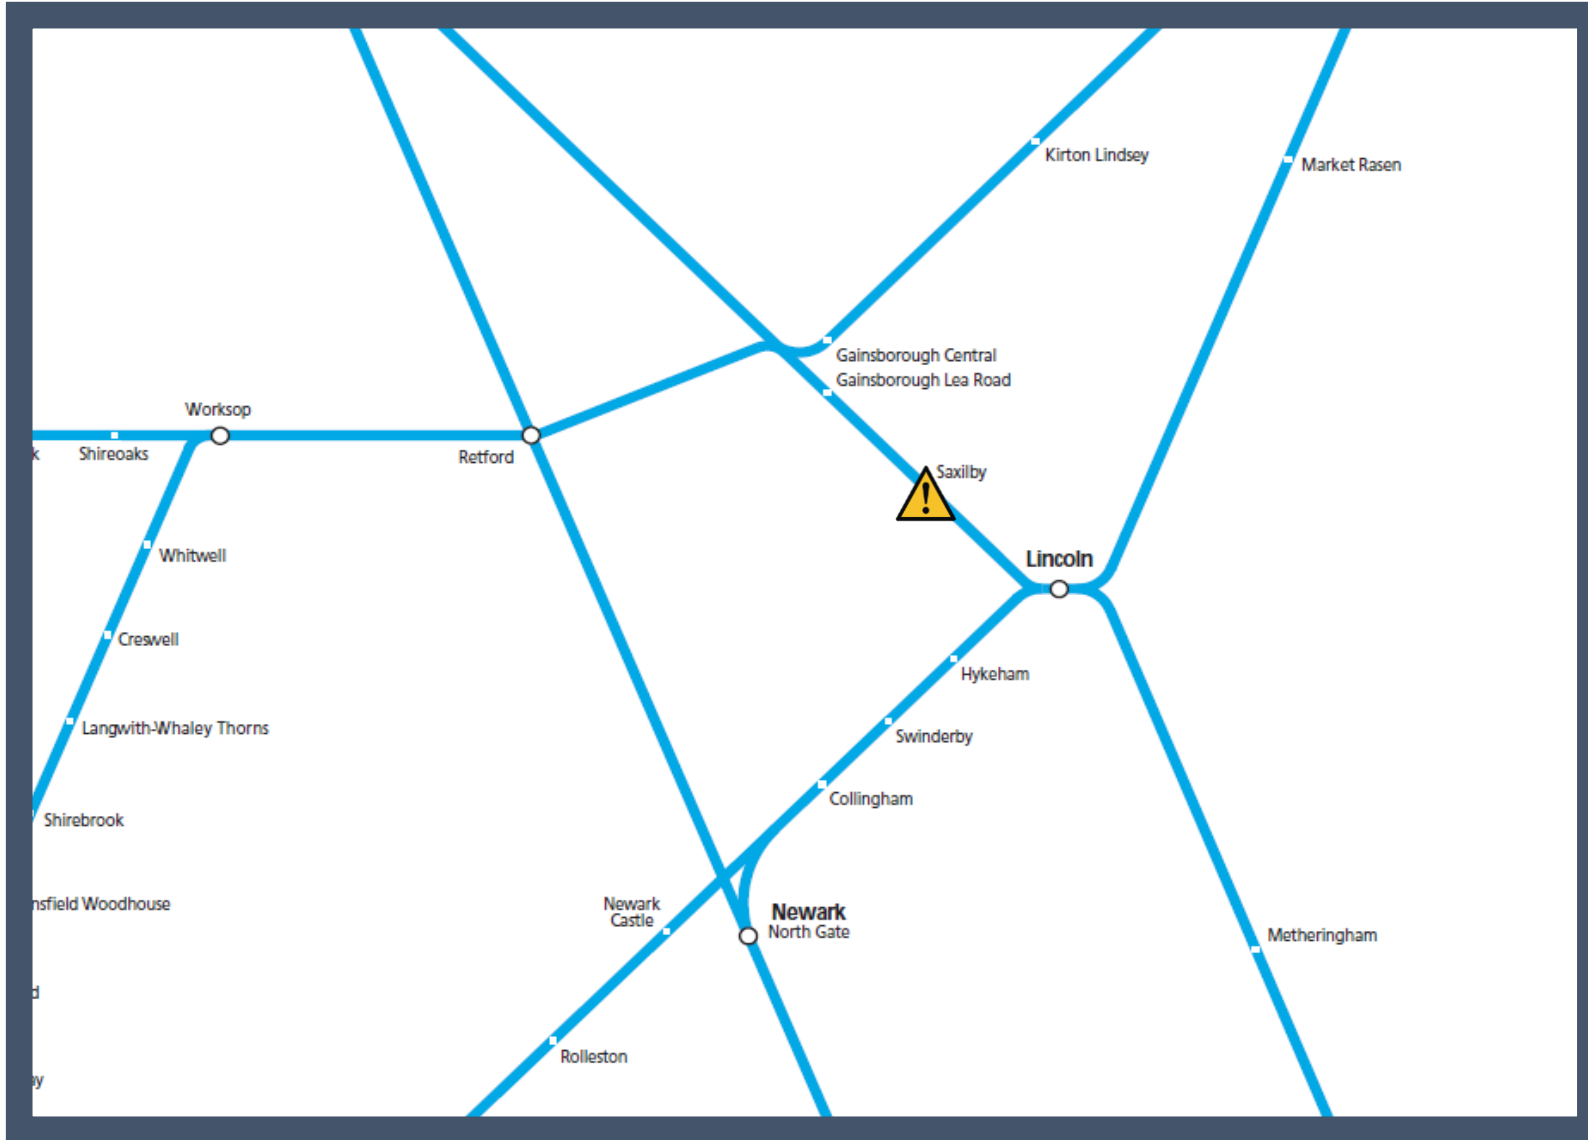

A broken down train at Saxilby

TOCs affected: East Midlands Railway; Northern

Key:

Disruption