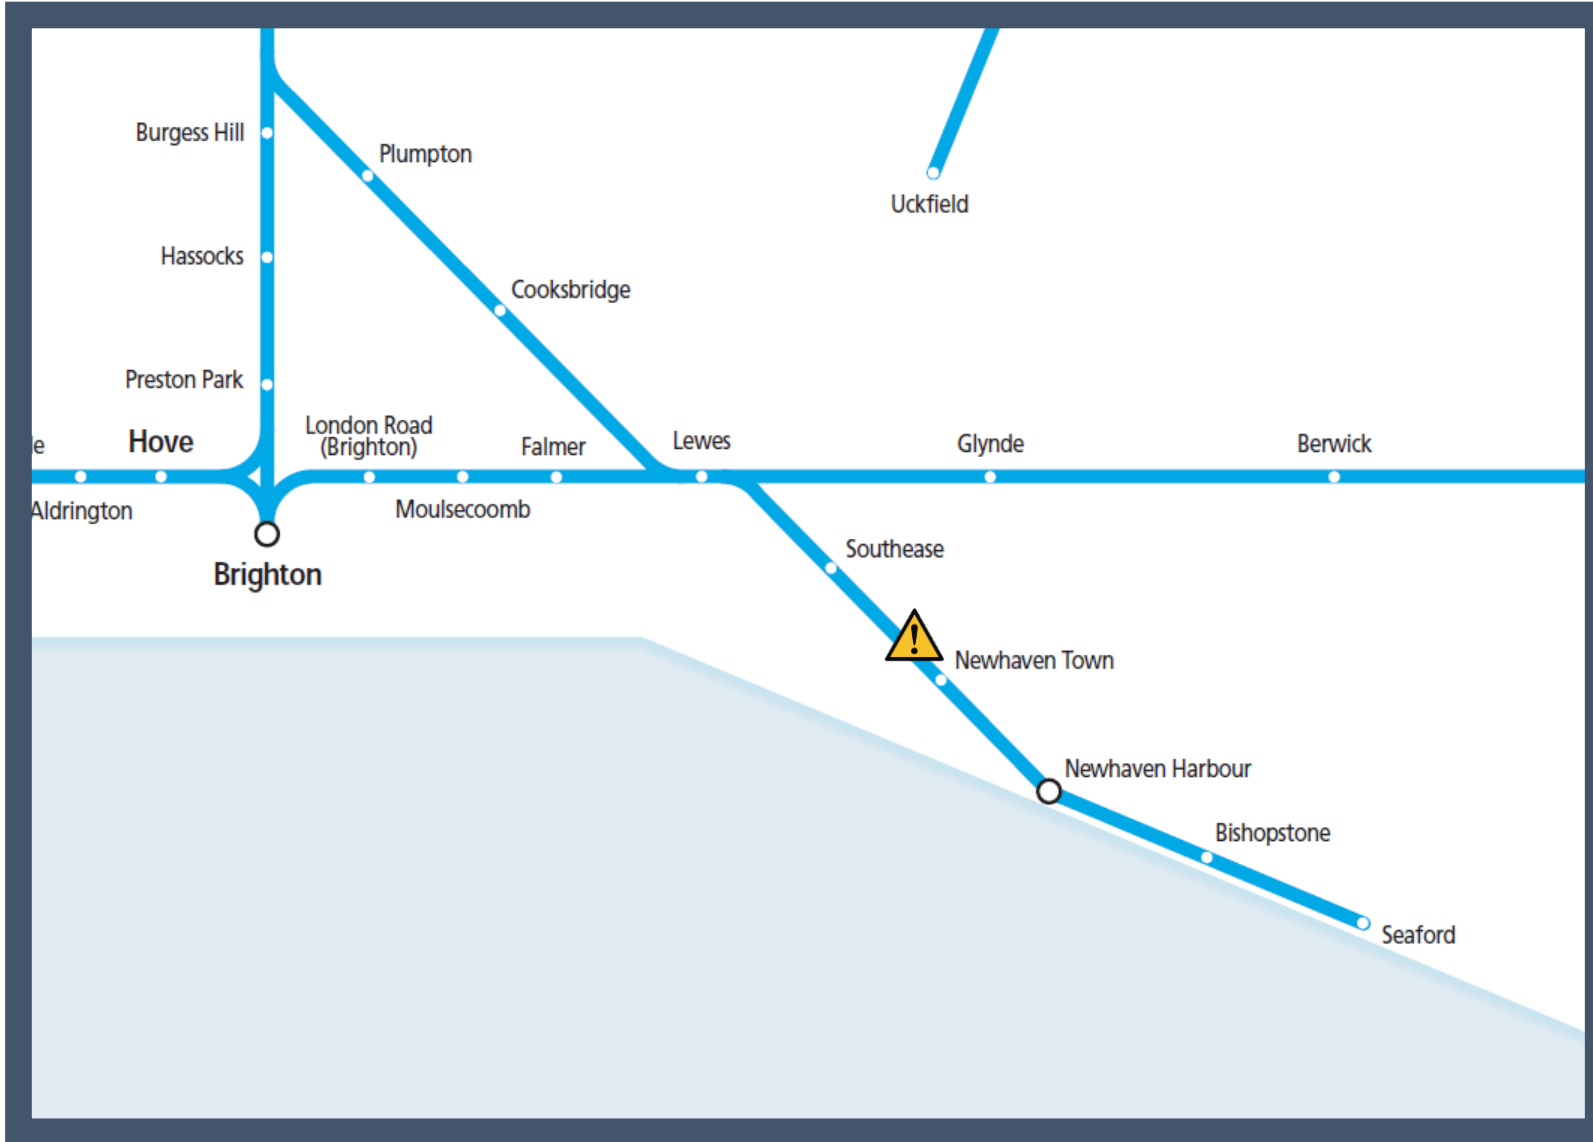

A fault with the signalling system between Lewes and Seaford TOC affected: Southern

Key:

Disruption