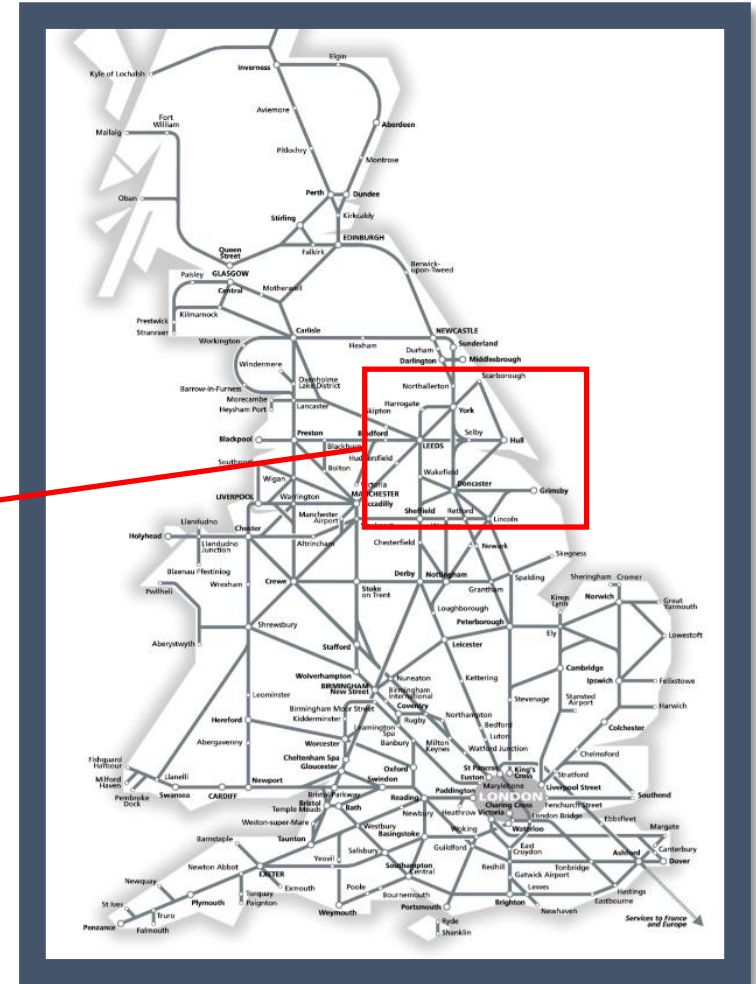

Overrunning engineering works between Brough and Selby

TOCS affected: Hull Trains, Northern, TransPennine Express

Key:

Disruption