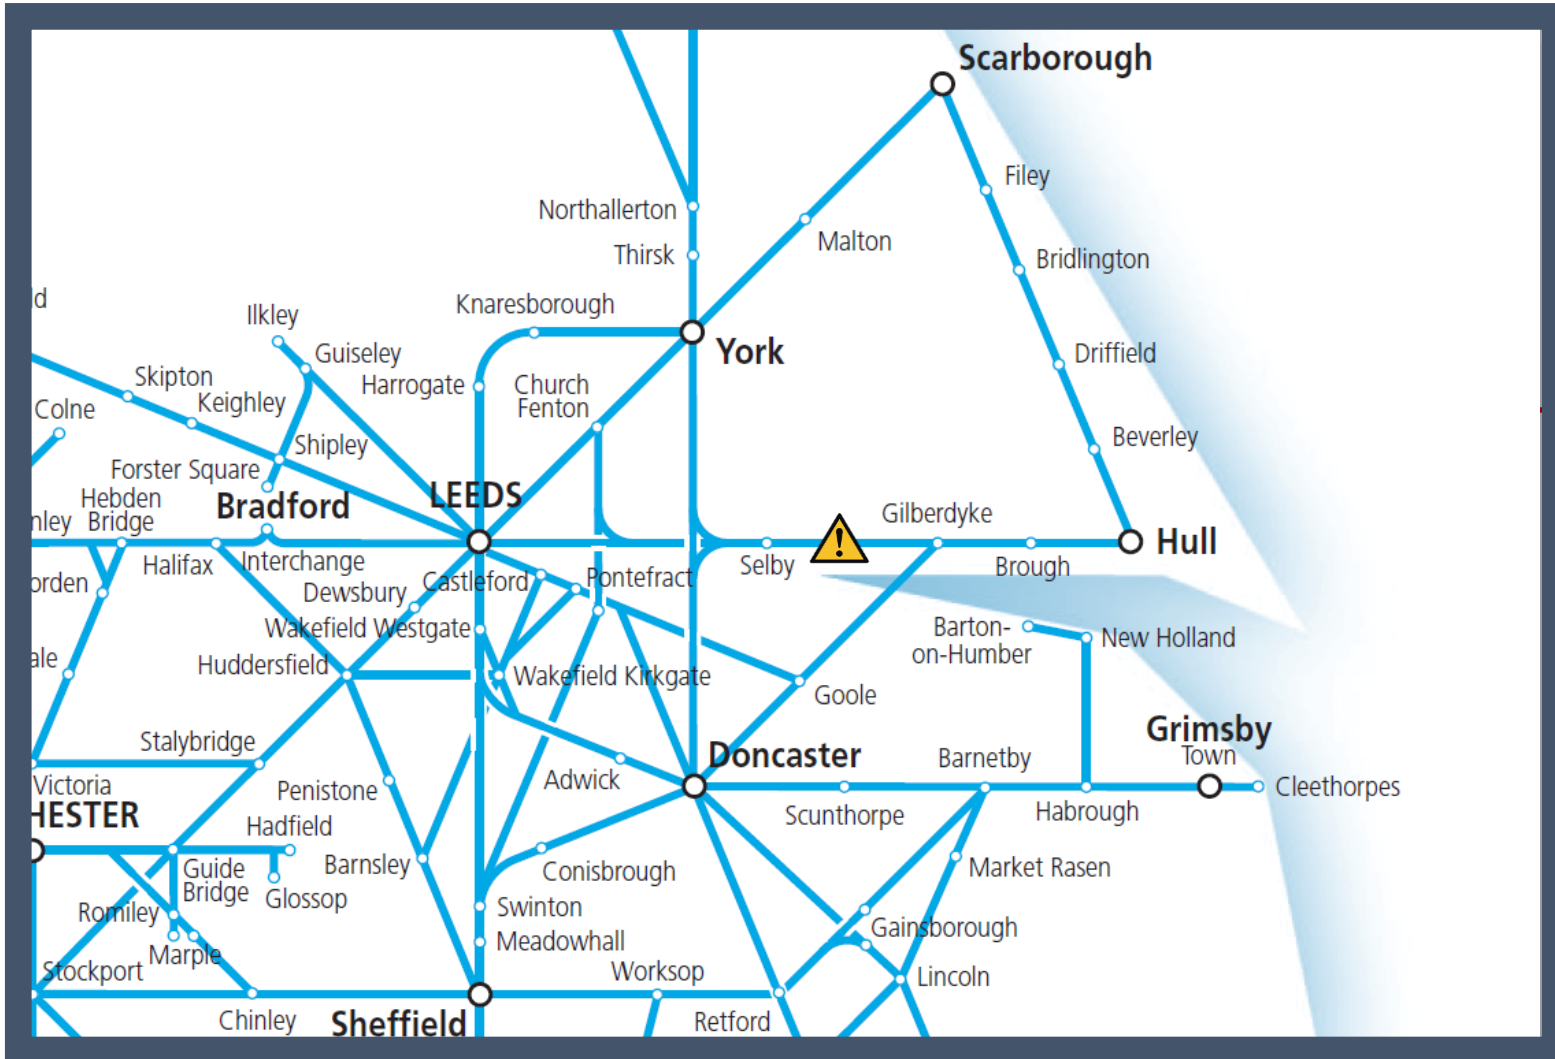

Overrunning engineering works between Brough and Selby

TOCS affected: Hull Trains, Northern, TransPennine Express

Key:

Disruption