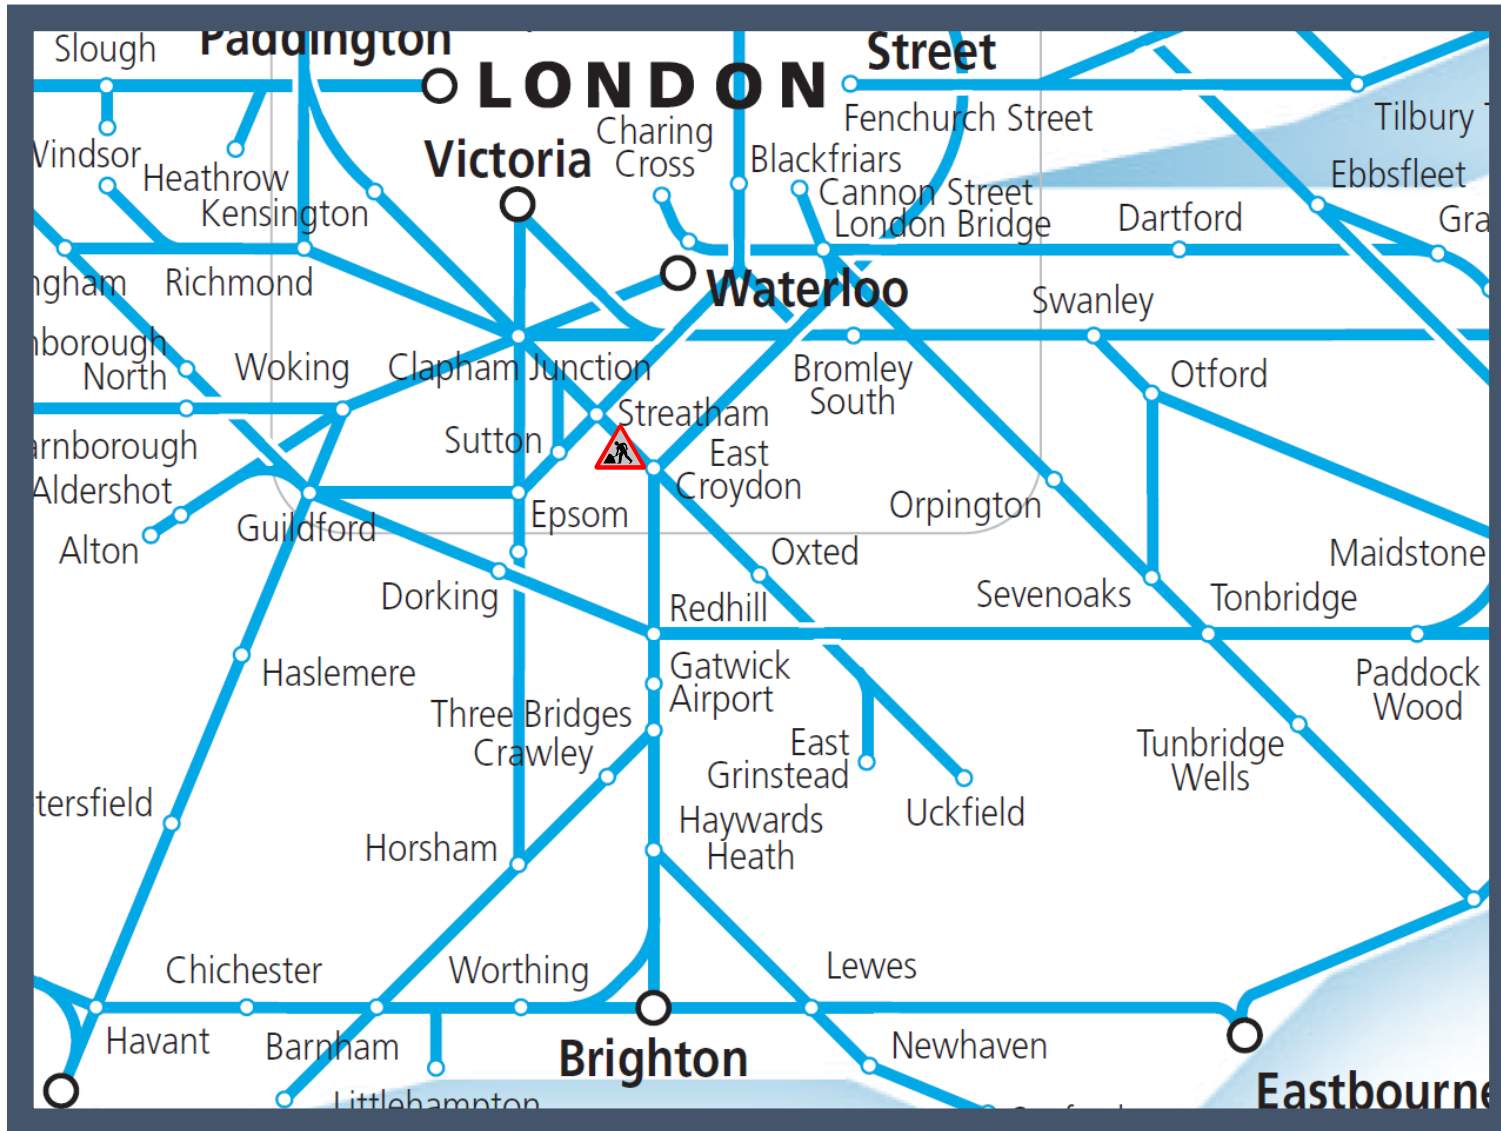

Amended services between Selhurst and Purley

TOC affected: Southern

Key:

Engineering Works