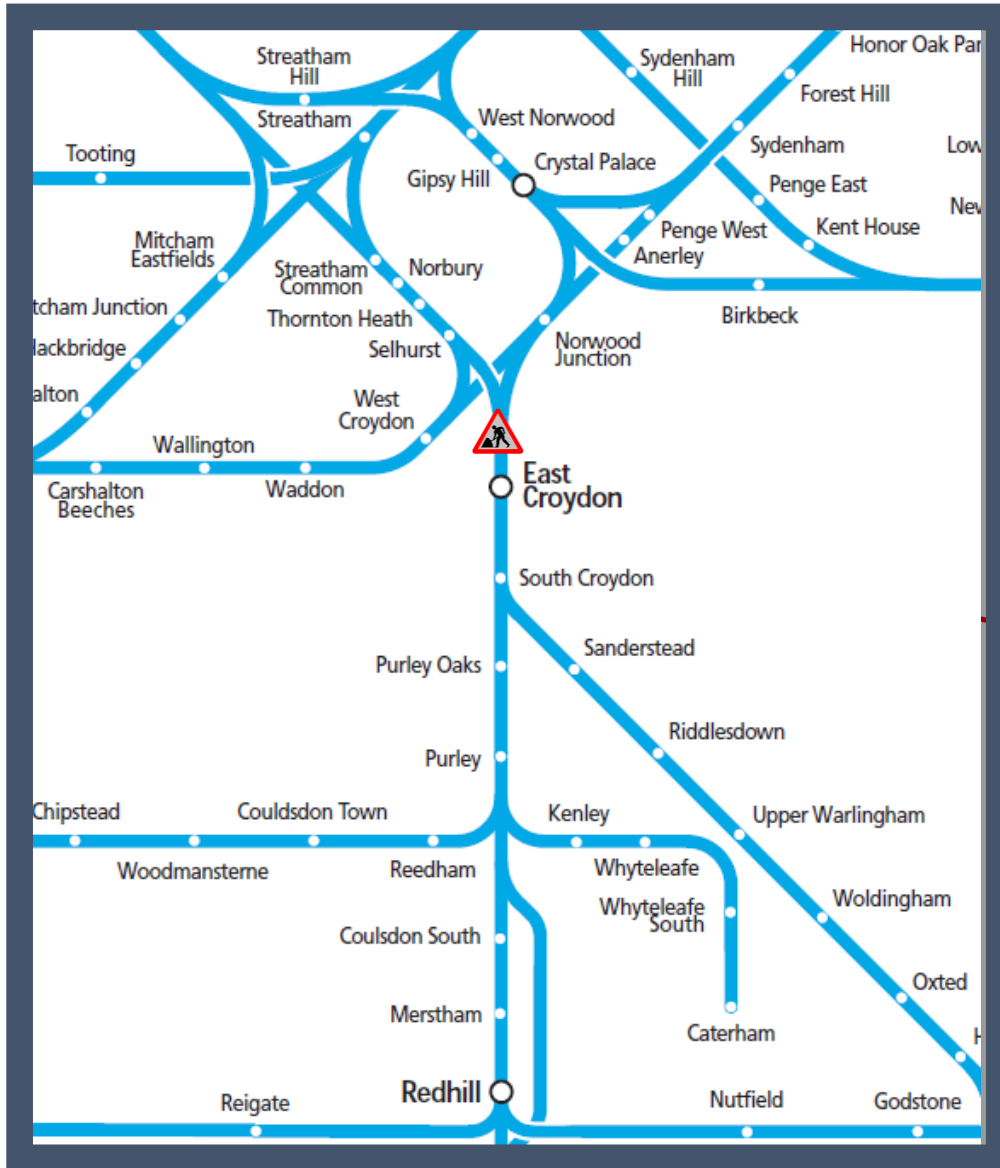

Amended services in the Selhurst / Purley area

TOC affected: Southern

Key:

Engineering Works