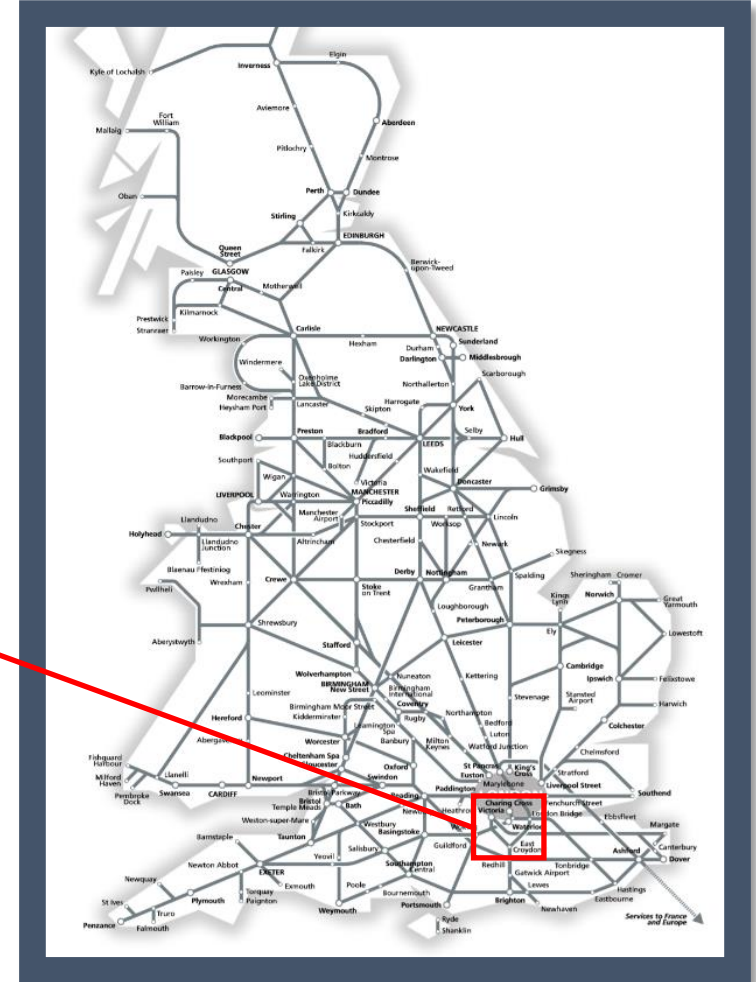

An issue with the signalling at the depot in Selhurst TOC affected: Southern

Key:

Disruption