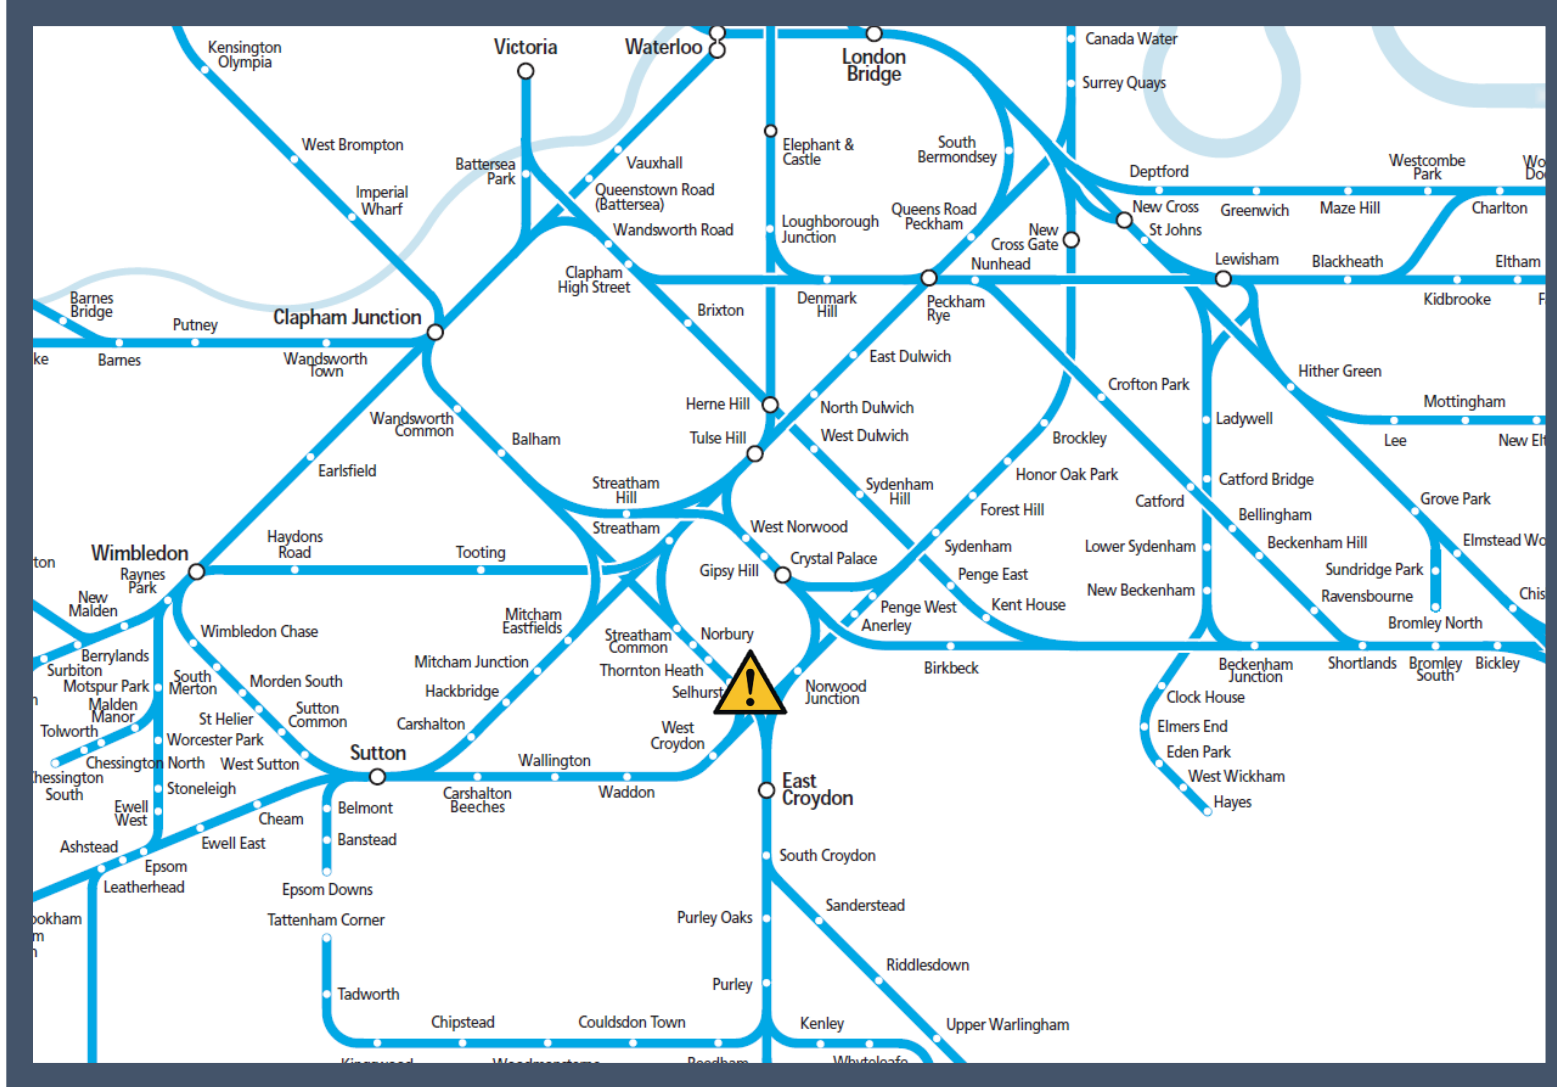

An issue with the signalling at the depot in Selhurst TOC affected: Southern

Key:

Disruption