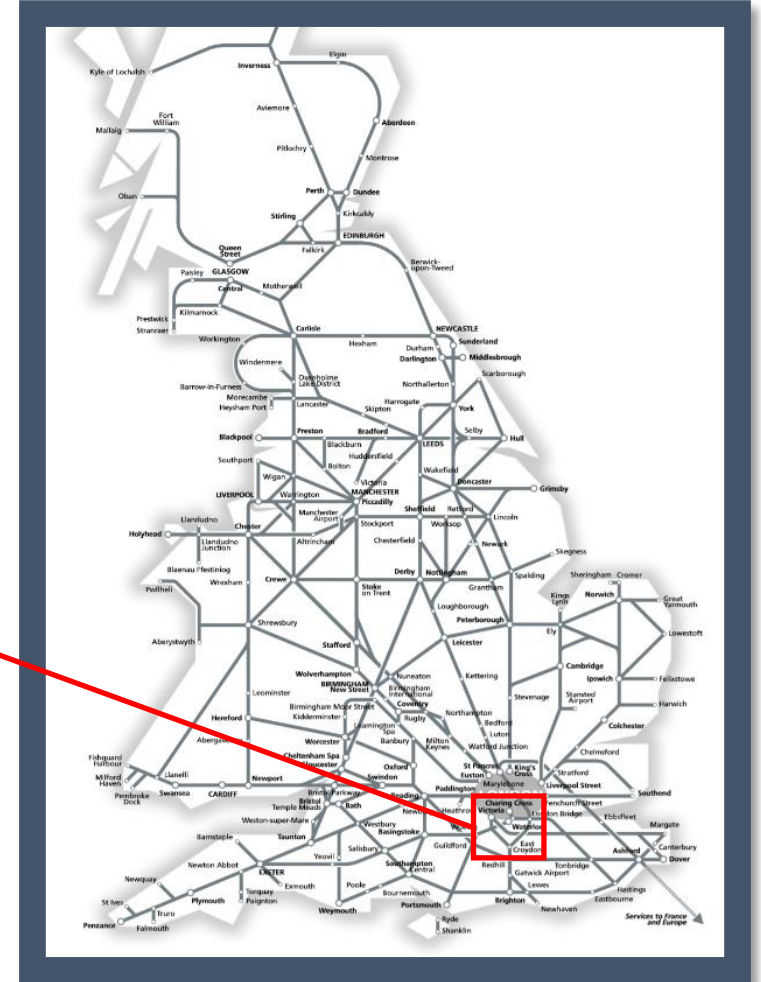

# The emergency services dealing with an incident between East Croydon and Selhurst

TOCs affected: Southern, Thameslink

Key:

Disruption