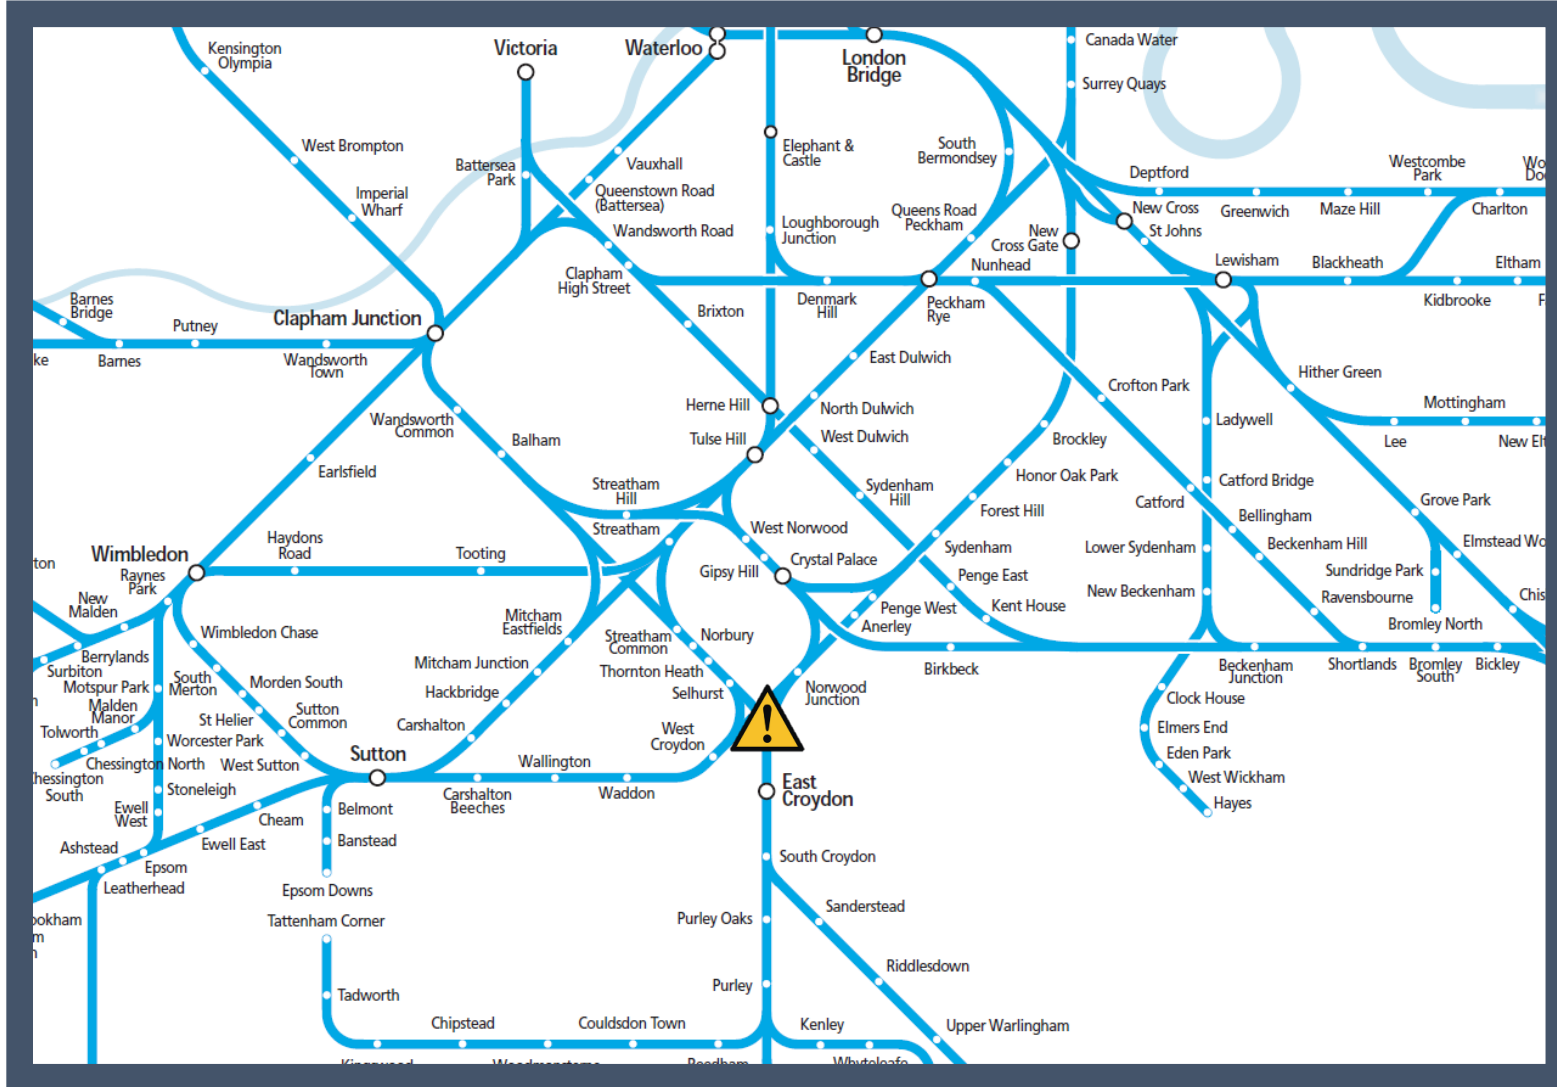

# The emergency services dealing with an incident between East Croydon and Selhurst

TOCs affected: Southern, Thameslink

Key:

Disruption