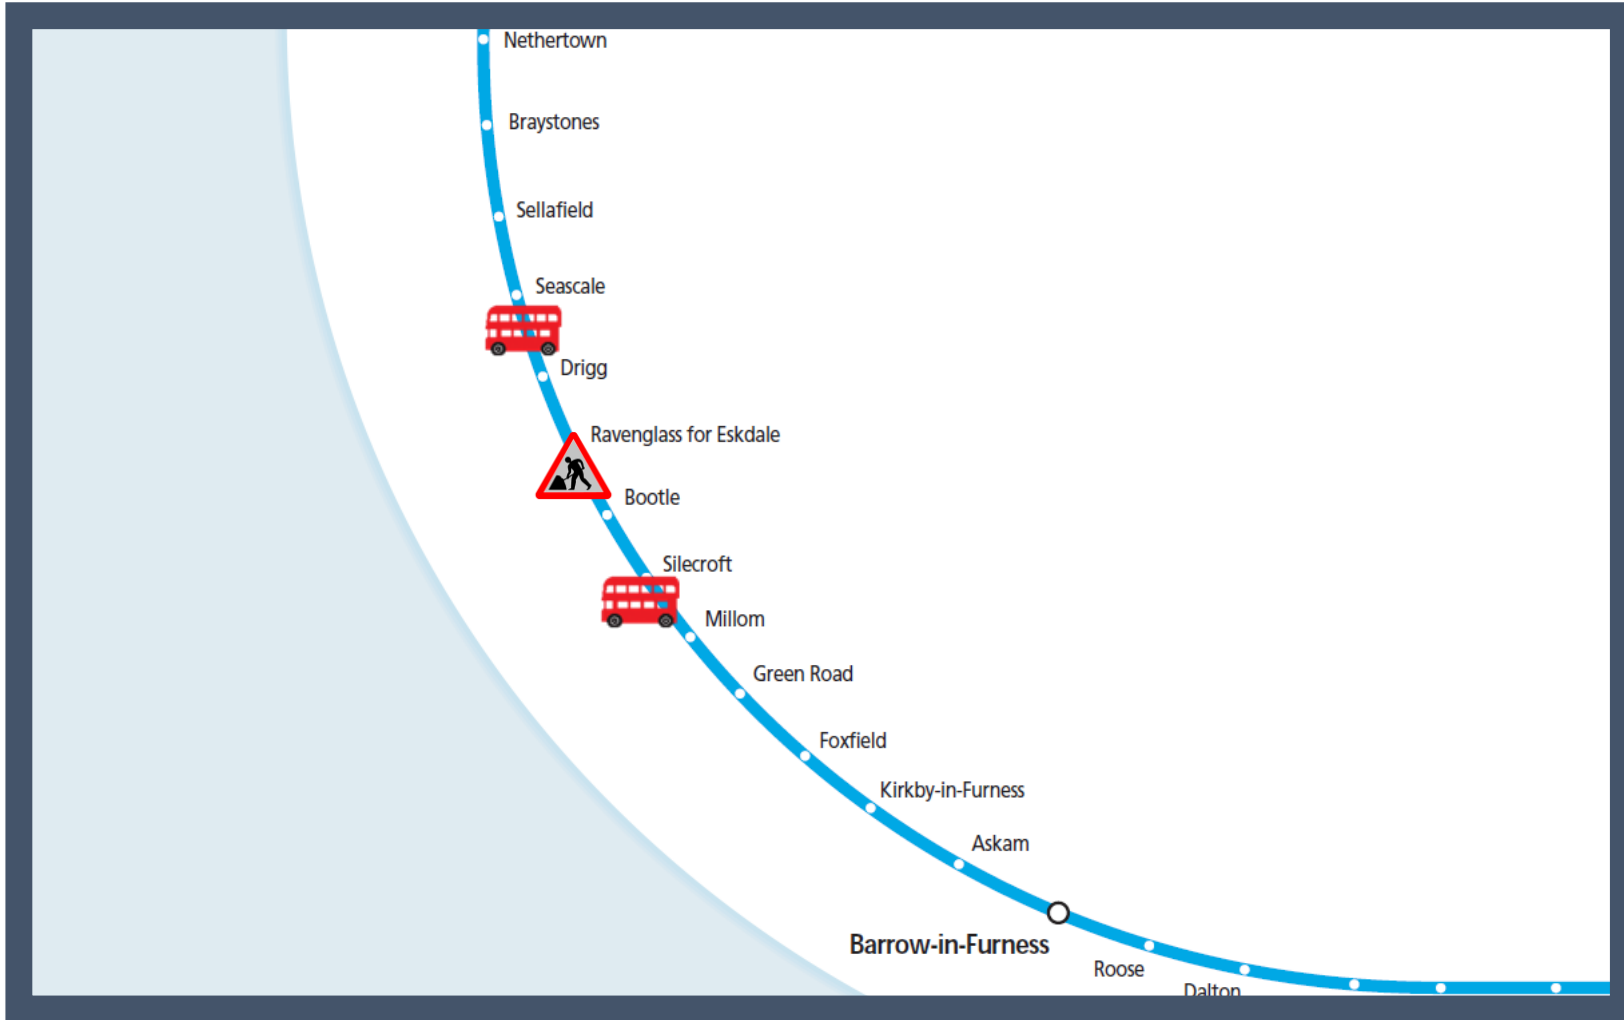

Buses replace trains between Sellafield and Millom

TOC affected: Northern

Key:

Engineering Works

Bus Replacement Services