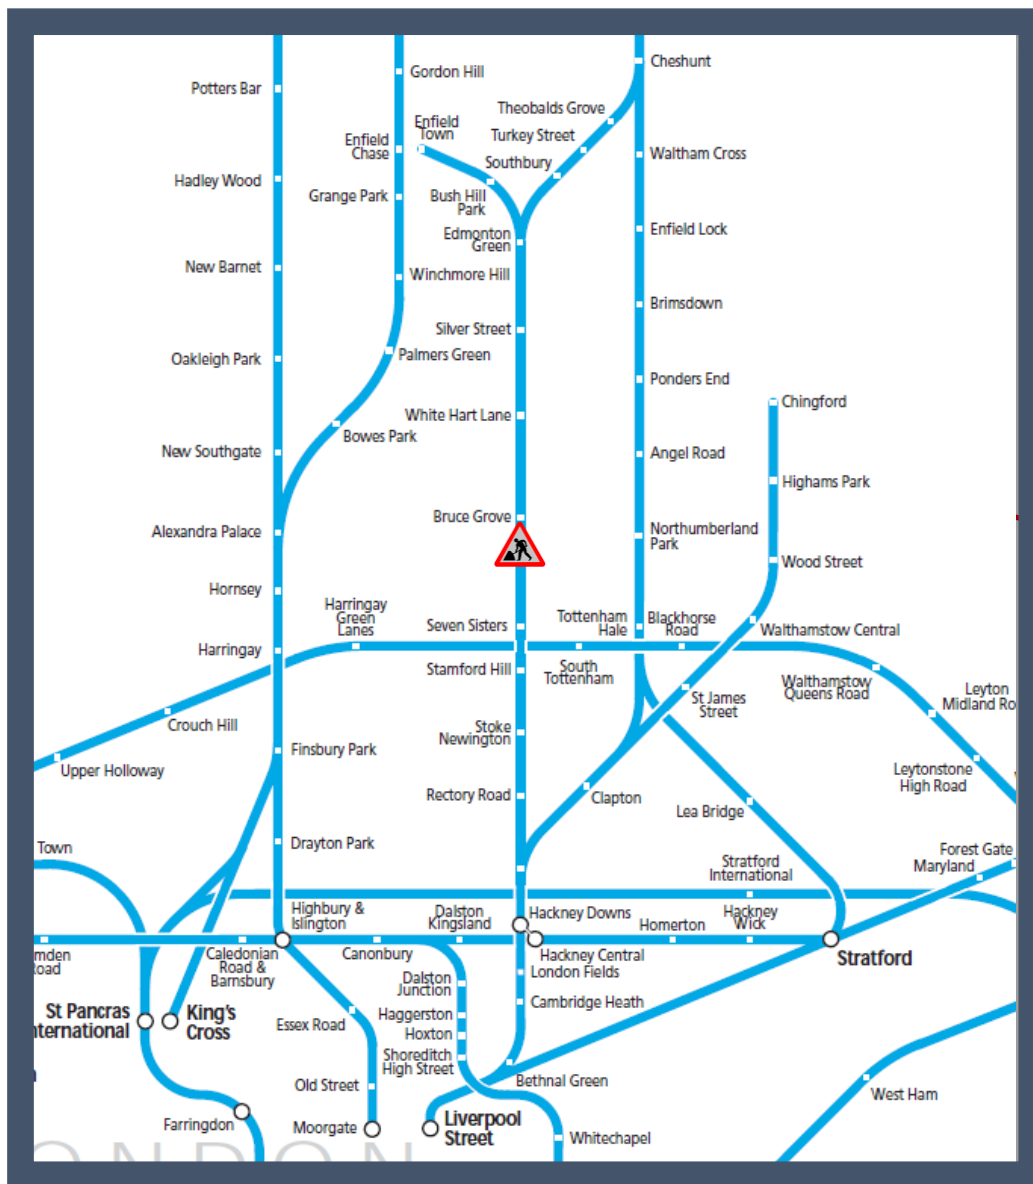

Amended services via Seven Sisters

TOC affected: Greater Anglia

Key:

Engineering Works