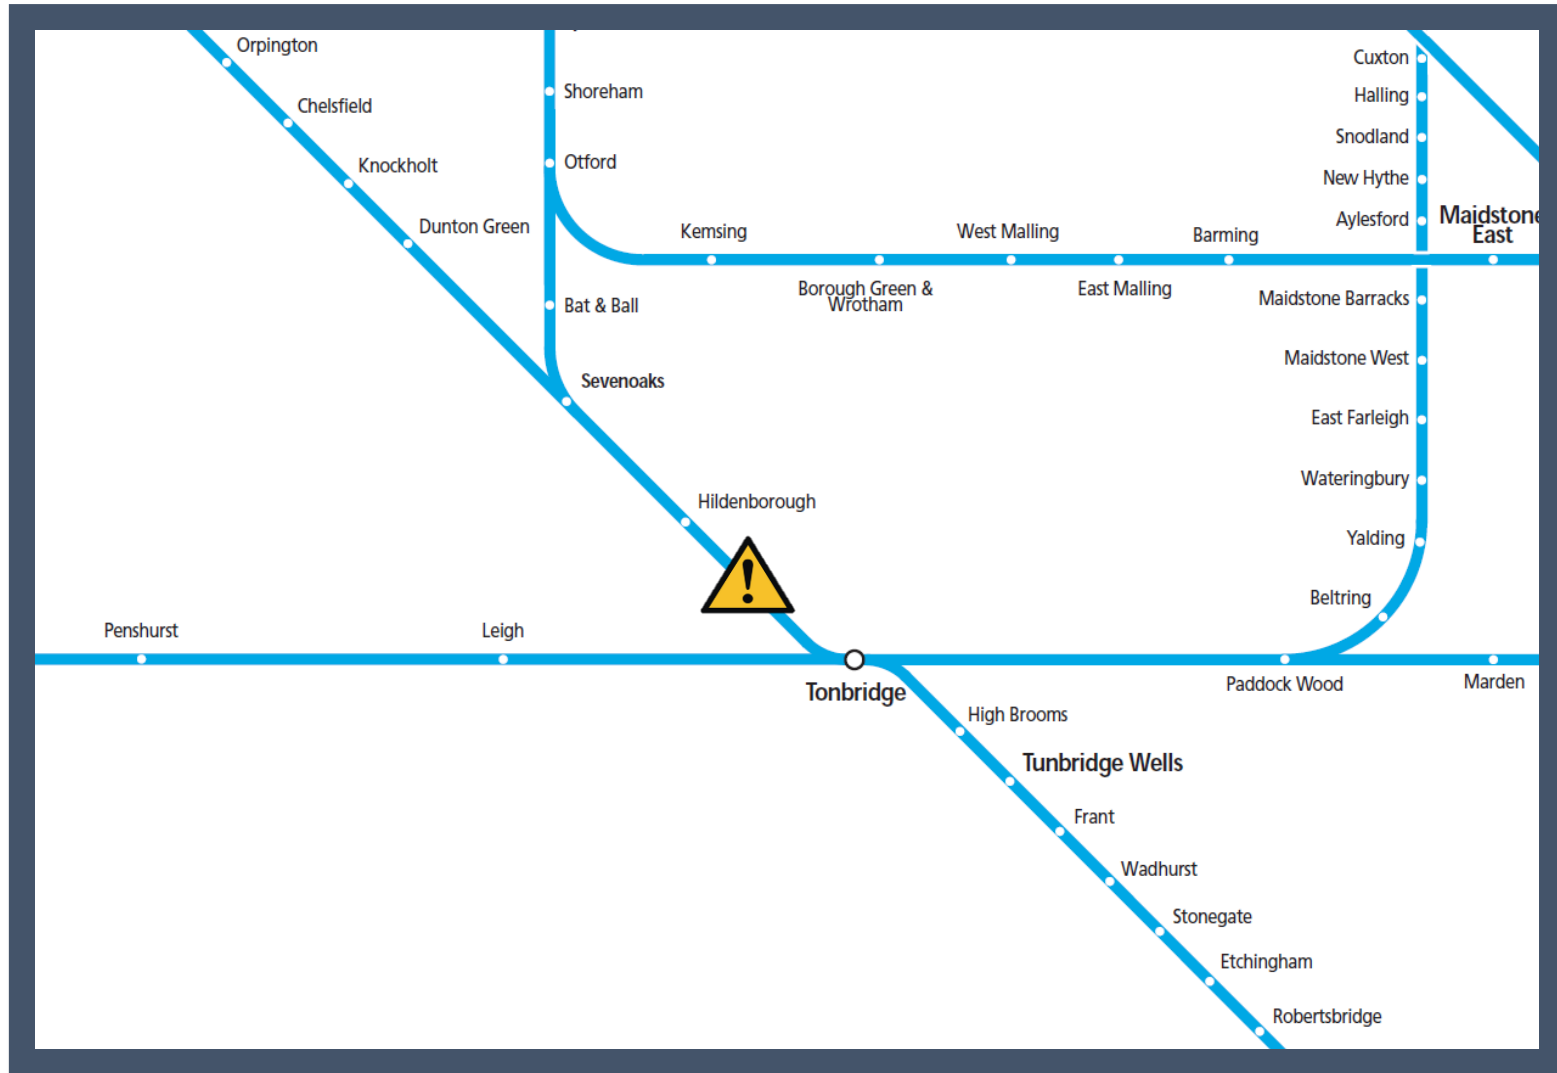

A failure of the electricity supply between Tonbridge and Sevenoaks TOC affected: Southeastern

Key:

Disruption